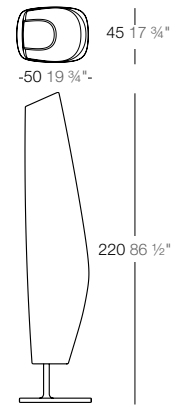

BLANCA

BLANCA Lámpara
BLANCA Lamp

	Lamp Lámpara
Light	46050W
RGBW Led	46050L
RGBW Led DMX	46050D
RGBW Led Batt.	46050Y