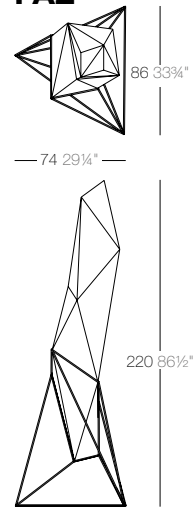

FAZ

FAZ Lámpara
FAZ Lamp

	Lamp Lámpara
Light	54033W
RGBW Led	54033L
RGBW Led DMX	54033D
RGBW Led Batt.	54033Y