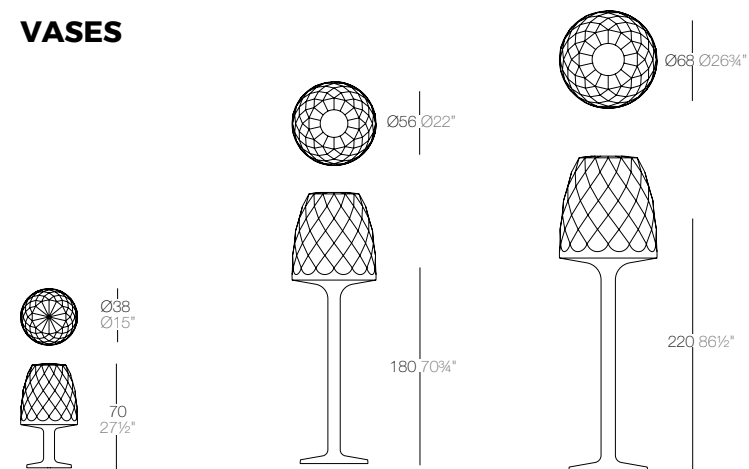

VASES

VASES Lámpara de pie 70 VASES Floor Lamp 27 1/2\"/>

VASES Lámpara de pie 180 VASES Floor Lamp 70 3/4\"/>

VASES Lámpara de pie 220 VASES Floor Lamp 86 1/2\"/>

	Light	RGBW Led	RGBW Led DMX	RGBW Led Batt.
Floor Lamp 220 Lámpara de pie 220	47068W	47068L	47068D	47068Y
Floor Lamp 180 Lámpara de pie 180	47056W	47056L	47056D	47056Y
Floor Lamp 70 Lámpara de pie 70	47038W	47038L	47038D	47038Y