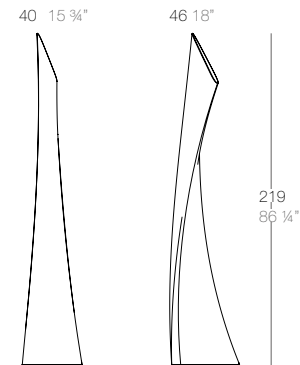

THE SECOND LIGHT

by Studio Vondom

THE SECOND LIGHT **LAMP**
ice - rgbw

SPARKLY PROJECTS

DRAWINGS & **DIMENSIONS**

WING

WING Lámpara
WING Lamp

	Lamp Lámpara
Light	53033W
RGBW Led	53033L
RGBW Led DMX	53033D
RGBW Led Batt.	53033Y