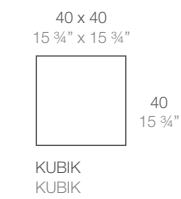

KUBIK

	Light	RGBW Led	RGBW Led DMX	RGBW Led Battery	Colgante
KUBIK	44419W	44419L	44419D	44419Y	48000X