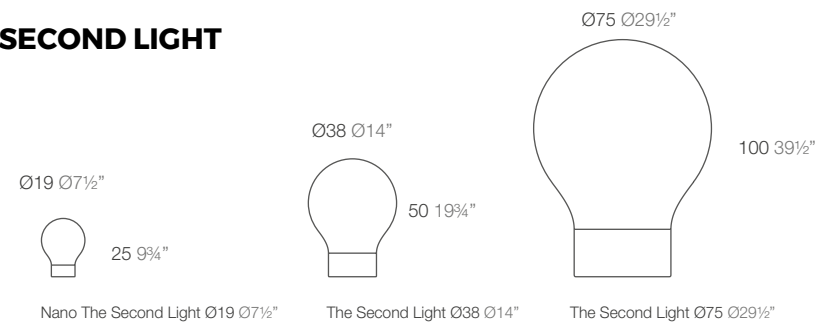

THE SECOND LIGHT

	Light	RGBW Led	RGBW Led DMX	RGBW Led Battery	Nano Led	Colgante
NANO Ø19 Ø7½"	-	-	-	-	46019L	-
Ø38 Ø14"	46038	46038L	46038D	46038Y	-	48000X
Ø75 Ø29½"	46075	46075L	46075D	46075Y	-	48000X