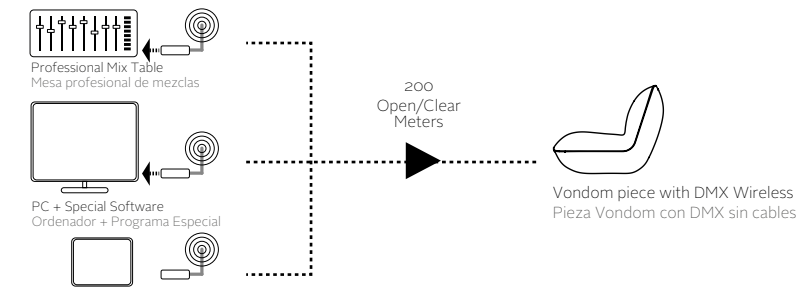

DMX WIRELESS

DMX 1024 (Digital Multiplex) is a protocol used for the electronic control for entertainment lighting, enabling communication between the table-control, their own lights and light sources. You can create customized and special environments. Allow to control every Vondom product independently or in groups.

There are 2 different DMX Wireless, depending on customer needs.

_DMX WIRELESS PROFESSIONAL XLR PACK

Vondom DMX Wireless Professional XLR you can control all LED RGB VONDOM pieces with your Mix Tables, PC+software, Domotic panels, etc.

1* DMX Wireless Standard Configuration

We will preset three separately Family products: POTS, LAMPS & FURNITURE.

2* DMX Wireless Customized Configuration

You can send us your customized special environment that you want to control independently and we will set it up.

_DMX WIRELESS HOME WIFI PACK

Vondom DMX Wireless Home Wi-Fi Pack is a WI-FI access point to control all LED RGB VONDOM items with your IOS or Android devices.

Is possible connect Home Wi-Fi controller to your home network or use these direct.

1* DMX Wireless Standard Configuration

We will preset three separately Family products: PLANTERS, LAMPS & FURNITURE.

2* DMX Wireless Customized Configuration

You can send us your customized requirements in order to control individually each item/group and we will set it up. (Max. 8 rooms).

DMX WIRELESS PROFESSIONAL XLR PACK