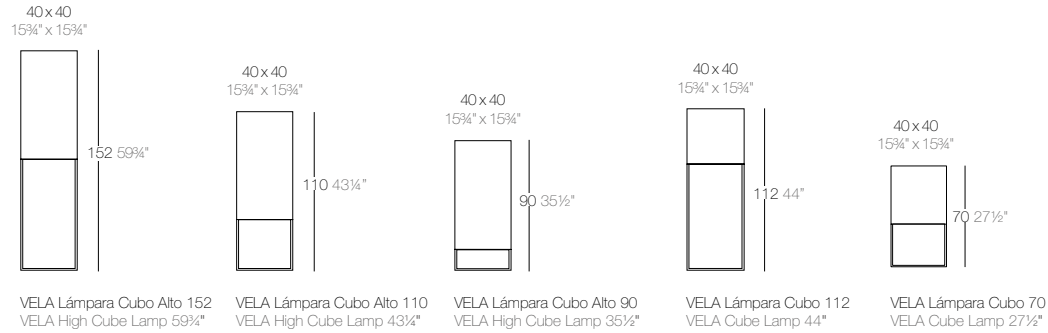

VELA Lámpara Cubo Alto 152 VELA High Cube Lamp 59 3/4\"/>

VELA CHILL CUBE LAMP

	Light	RGBW Led	RGBW Led DMX	RGBW Led Battery
VELA CHILL	54072W	54072L	54072D	54072Y

MORA

	Light	RGBW Led	RGBW Led DMX	RGBW Led Battery
MORA 58 MORA 22 3/4\"/>				

VASES

A cm in	Kit Ceiling Holder Colgante	Light	RGBW Led	RGBW Led DMX	RGBW Led Batt.
Ø30 Ø11 3/4\"/>