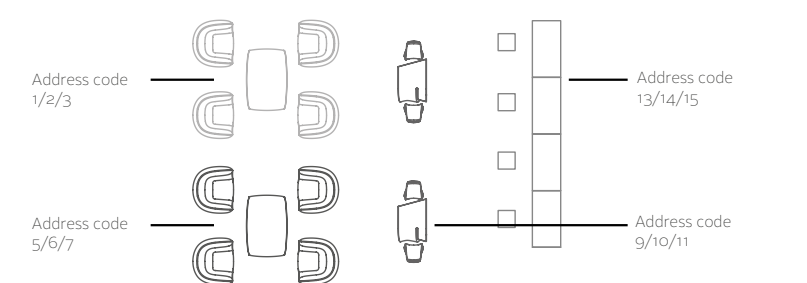

2* DMX Wireless Professional Customized Configuration