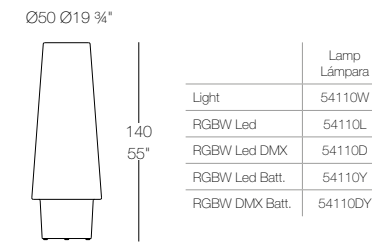

ULM

ULM Lámpara
ULM Lamp

KUBIK

	Light	RGBW Led	RGBW Led DMX	RGBW Led Battery	Colgante
KUBIK	44419W	44419L	44419D	44419Y	48000X