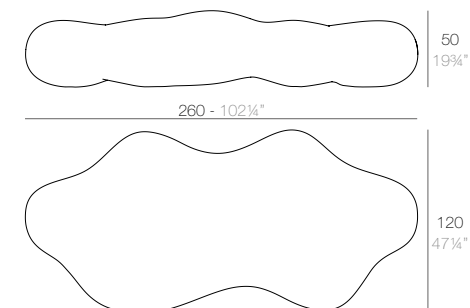

LAVA

LAVA Banco
LAVA Bench

	Basic Basic	Lacquered Lacado	White Led Cab. Led Blanco Cab.	RGBW Led Cab. Led RGBW Cab.	RGBW Led Batt. Led RGBW Bat.	RGBW Led DMX Cab. Led RGBW DMX Cab.	RGBW Led DMX Batt. Led RGBW DMX Bat.	Ceiling holder kit Kit soporte colgante
Bench Banco	51012	51012F	51012W	51012L	51012Y	51012D	51012DY	51012X