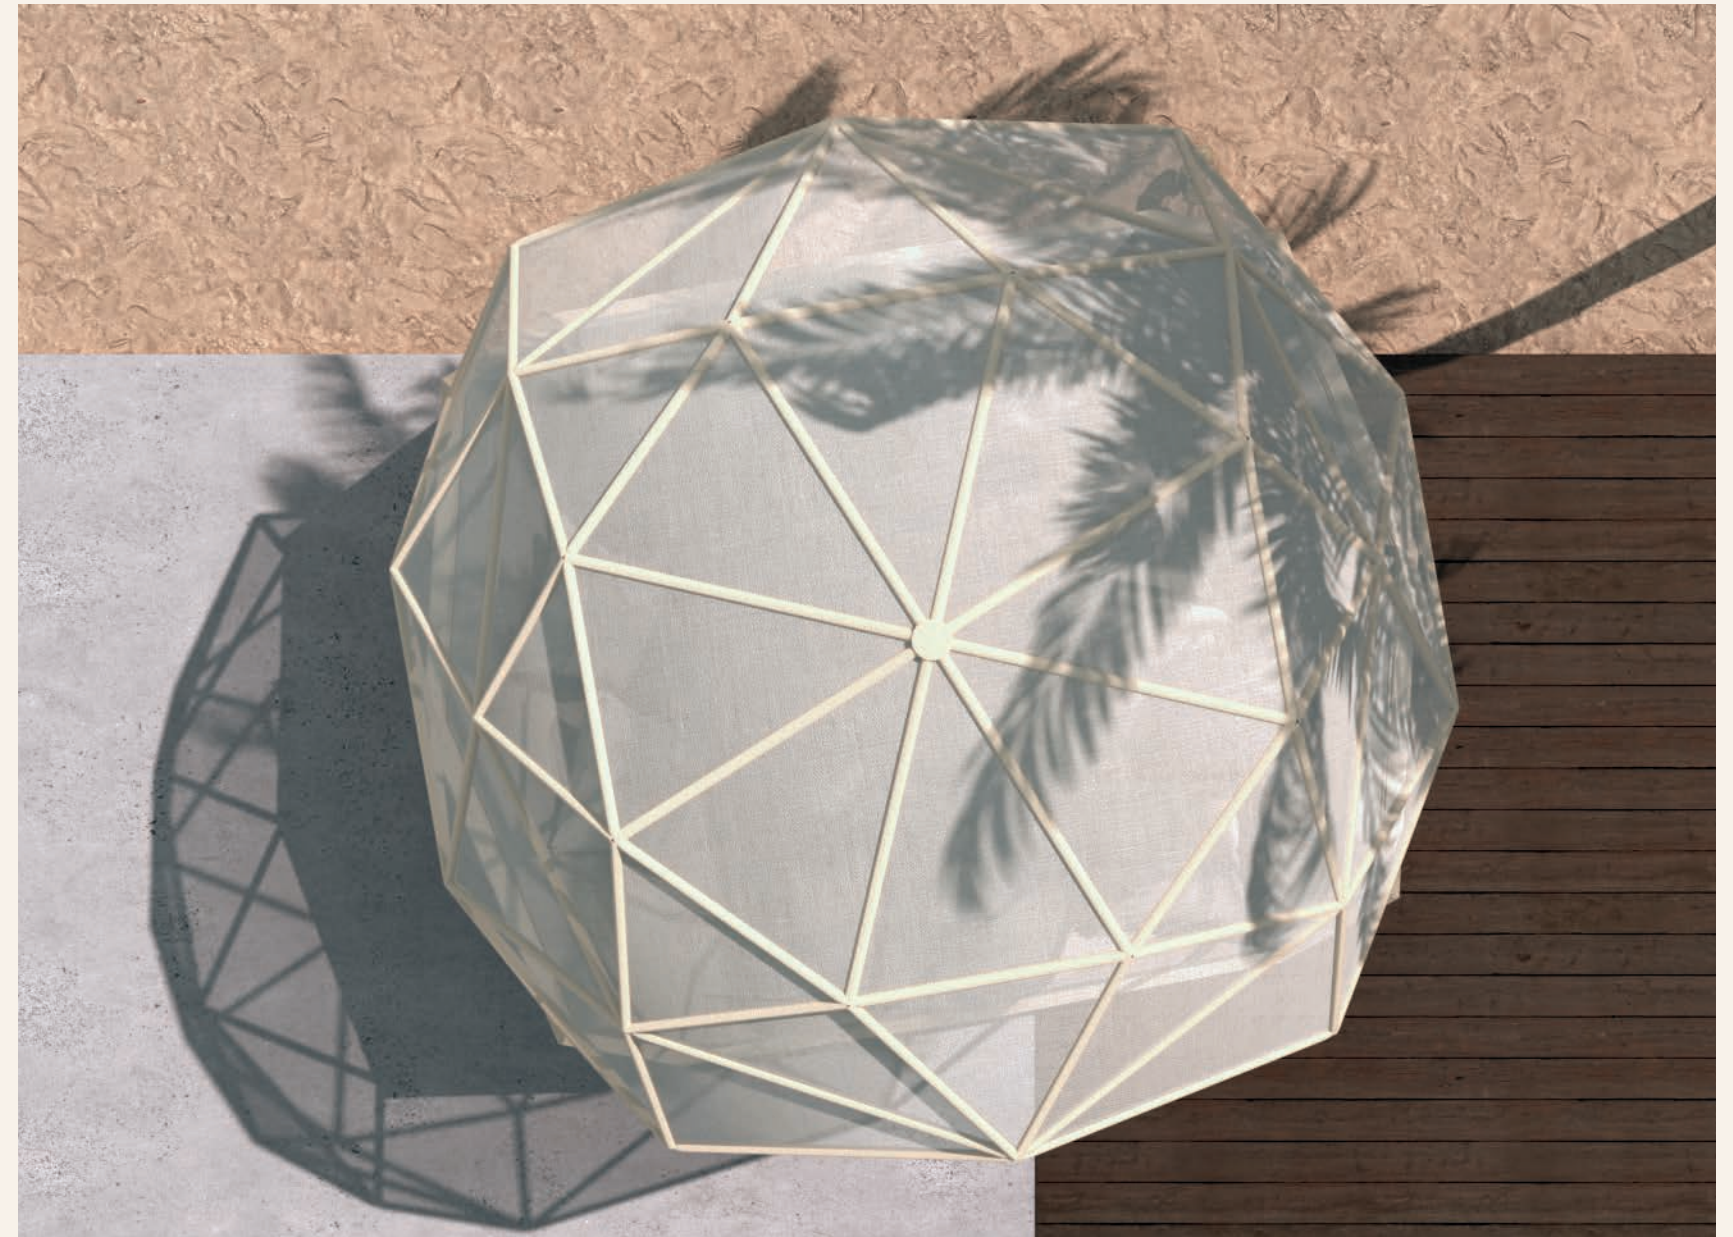

## Iglu

The dome is formed by linked triangles with a light fabric that provides an interesting set of lights and shades. Iglu is conceived as a shelter place for the user, inviting us to relax and enjoy.

The new Iglu daybed, designed by Ramon Esteve for Vondom, is inspired by Fuller's mid-20th century geodesic domes. Conceived as a place for shelter and enjoyment, the item shows geometric forms on the outside while the inside has softer lines and shapes.