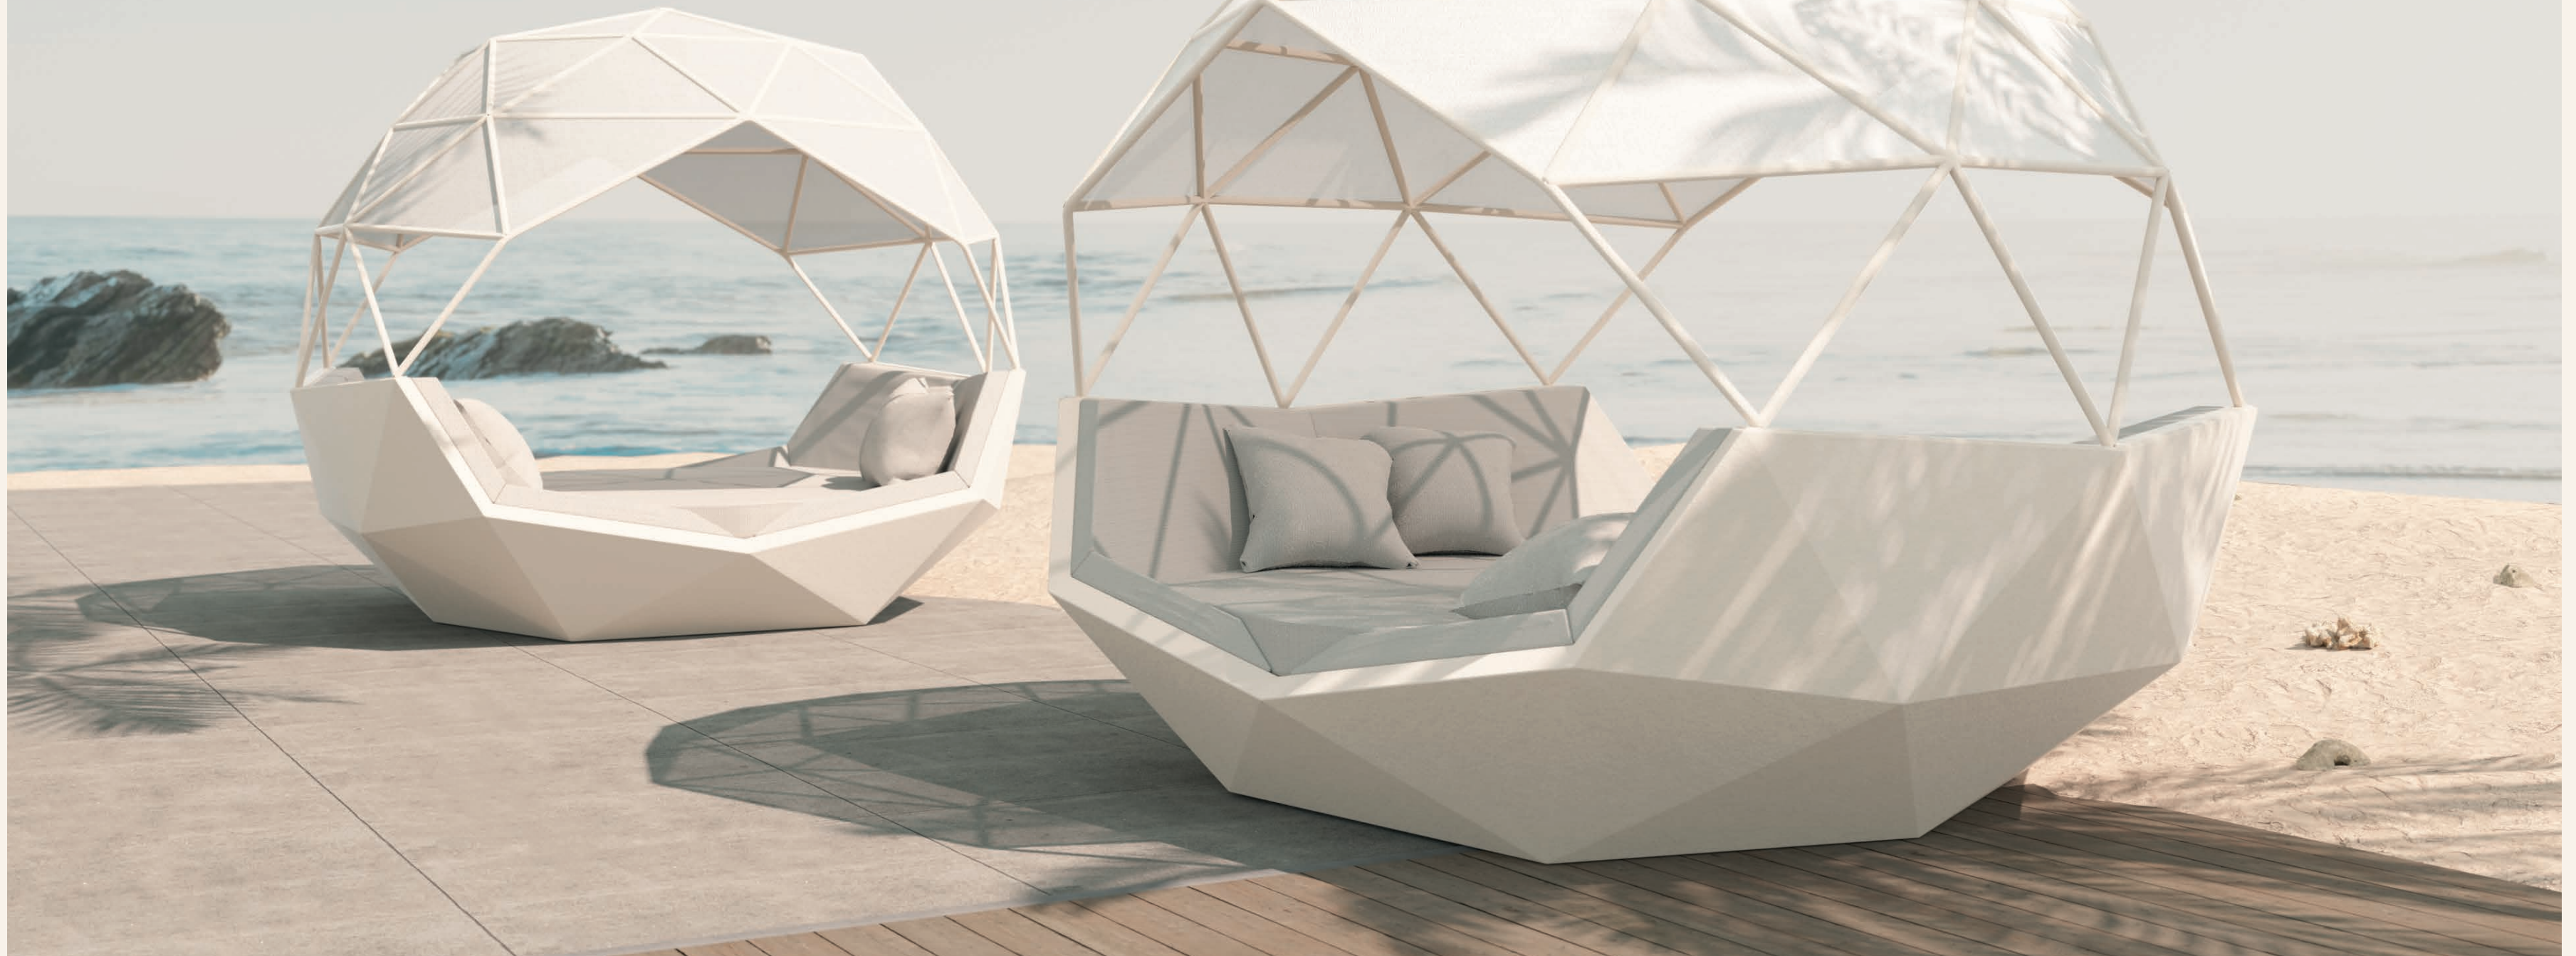

## Iglu

The dome is formed by linked triangles with a light fabric that provides an interesting set of lights and shades. Iglu is conceived as a shelter place for the user, inviting us to relax and enjoy.

The new Iglu daybed, designed by Ramon Esteve for Vondom, is inspired by Fuller's mid-20th century geodesic domes. Conceived as a place for shelter and enjoyment, the item shows geometric forms on the outside while the inside has softer lines and shapes.

# outdoor life

One of its main features is its low seating, designed for more intimate use, it is ideal to chill out. Manufactured in rotational molding, its versatility is enhanced thanks to its upholstery, available in a wide variety of fabrics and finishes.