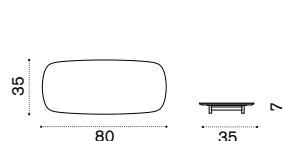

Coffee table 80x35x7H

dark grey + ice white CPTCRM1DGLI
dark grey + brown CPTCRM1DGLEE

→ 10