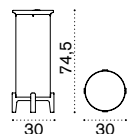

Milk

Design: Emmanuel Gallina

Collection composed of:
portable solar lamp

FSC™ certified product

Material

Natural Teak + Glass

Solar lamp

MKLAT1

IP65 50-100 LUMEN
Rechargeable battery 3.6V 2600 mAh
Li-ion Max endurance: 8h
Recharging cycles with line power 10h

Shake

Design: Emmanuel Gallina

Collection composed of:
floor lamp / XL floor lamp

FSC™ certified product

Material

Natural Teak + Frosted plexiglass

Floor lamp

SKLAM1T1

IP44 2700° K - 1650 LUMEN
LED 230 Vac 17W
ENERGETIC CLASS: E

XL floor lamp

SKLAM2T1

IP44 2700° K - 1650 LUMEN
LED 230 Vac 17W
ENERGETIC CLASS: E