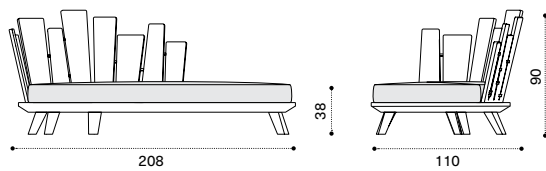

Daybed right

brushed natural teak RADDT1S
pickled teak RADDT5
seat cushion RACUDD___

→ 60,5