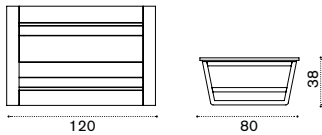

XL coffee table 120x80

teak COTCRM2T1
pickled teak COTCRM2T5
Kg → 20