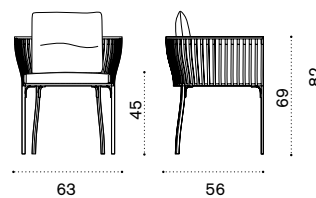

Dining armchair ^{NEW}

alu. mineral grey VXPDD53
alu. limestone white VXPDD56
cushions, seat+back lichen VXCUPDA6
cushions, seat+back lichen melange VXCUPDA7
cushions, seat+back linen color VXCUPDA9
cushions, seat+back orange VXCUPDTR18

→ 8