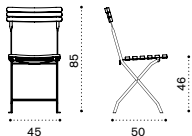

Folding chair

pickled teak LASPB40T5
teak LASPB51T1

→ 6