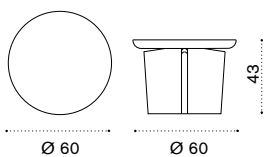

Table Ø60x43 CSTCTM2T1BC

→ 10