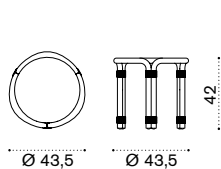

## Coffee table Ø43,5 H42

pickled teak + top RTTCTM1H2T5\_\_\_  
aluminium + top RTTCTM1H2D57\_\_\_

 → 9