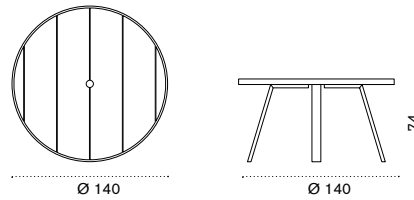

## Pouf Ø 40 h38

pickled teak + seat cushion SWPM11D\_\_T5  
natural teak + seat cushion SWPM11D\_\_T1

 → 5 