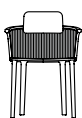

Accessories

soft back NICUPDSBAW__
seat cushion NICUPDAW__

$\rightarrow 0,5$