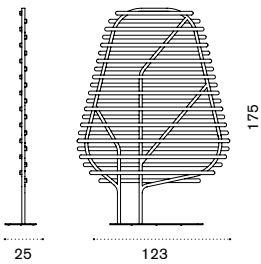

Material

Metal
Warmgrey

Natural
Teak

Shield 123x175 → 10
CTSCM1D44T1