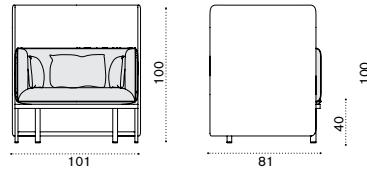

Lounge high back armchair

natwick tight weave ESPLH2WNFD43
natwick wide weave ESPLH2WNHD43
cushions, seat+3 back ESCUPLAW25
headrest cushion ESCUTEAW25

→ 35