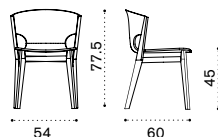

Dining chair

natural teak KNSET1R70
pickled teak KNSET5R71

→ 6,5