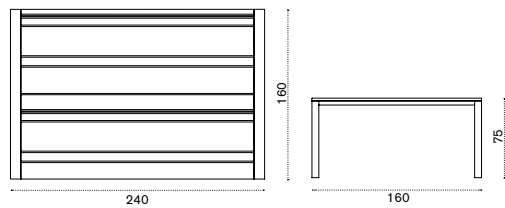

Rectangular dining table 240x160

teak COTPRM1T1
pickled teak COTPRM1T5
Kg → 105