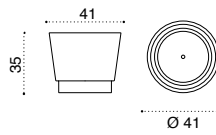

Top 90 (for items Allium)
BUTP1CS0_
Kg → 3