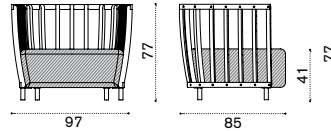

Lounge armchair

pickled teak SWPLD__T5
natural teak SWPLD__T1
cushions, seat + back SWCUPL_____

→ 29