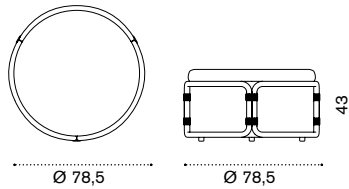

Pouf

pickled teak + fabric RTPUT5P___
aluminium + fabric RTPUD57P___

→ 17