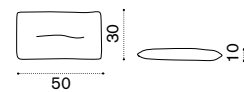

## Back cushion 50x30

soft ivory melange CPCUSCRO001  
aquamarine CPCUSCRO732  
elitis acquamarina CPCUSCRO11440

→ 1,5