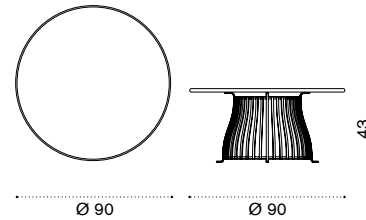

Coffee table Ø 90 H43

alu. mineral grey + white VXTCTM2D53PLSB
alu. mineral grey + ardesia VXTCTM2D53PLA
alu. limestone white + white VXTCTM2D56PLSB
alu. limestone white + ardesia VXTCTM2D56PLA

→ 38