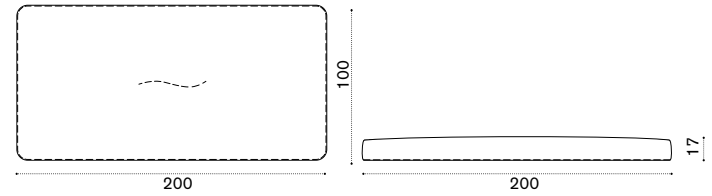

Cushion 200x100

soft ivory melange CPCUM3O001
aquamarine CPCUM3O732

→ 14

Short back cushion

soft ivory melange CPCUSCM1O001
aquamarine CPCUSCM1O732

→ 4

Long back cushion

soft ivory melange CPCUSCM2O001
aquamarine CPCUSCM2O732

→ 5.5

Armrest cushion

soft ivory melange CPCUBRO001
aquamarine CPCUBRO732

→ 1

Back cushion 50x30

soft ivory melange CPCUSCRO001
aquamarine CPCUSCRO732
elitis acquamarina CPCUSCRO11440

→ 1,5

Back cushion 45x45

soft ivory melange CPCUSCQO001
aquamarine CPCUSCQO732
elitis acquamarina CPCUSCQO11440

→ 1

Coffee table Ø53 H7

d. grey + ice white CPTCTH1DGLI
d. grey + brown CPTCTH1DGLEE
d. grey + acquamarina CPTCTH1DGPSP

→ 9

Coffee table Ø53 H33

d. grey + ice white CPTCTH2DGLI
d. grey + brown CPTCTH2DGLEE
d. grey + acquamarina CPTCTH2DGPSP

→ 10