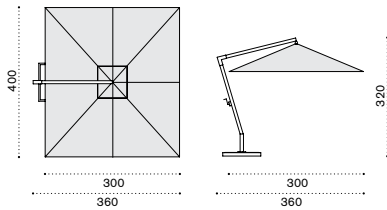

Rectangular parasol 4x3 m

HOBRFA__
8 concrete tiles SETMA8PZ

parasol → 90 + tiles → 167