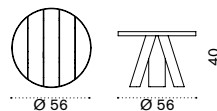

Round coffee table Ø 56

with pickled teak top ESTCTD43T5

→ 9