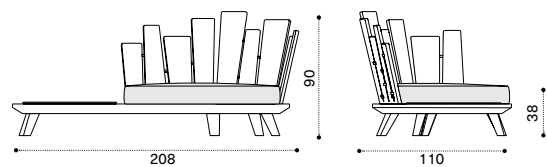

Lounge armchair left with integrated coffee table

brushed natural teak + marble RAD2T1STSMS
brushed natural teak + smeraldo RAD2T1STSPSR
pickled teak + marble RAD2T5TSMS
pickled teak + smeraldo RAD2T5TSPSR
seat cushion RACUD2TS___

→ 68,5