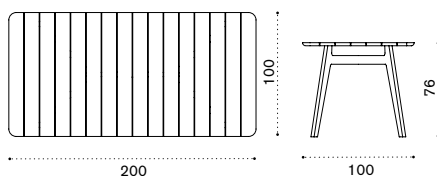

Rectangular dining table 200x100

natural teak KNTPRM1T1
pickled teak KNTPRM1T5

70 → 6-8