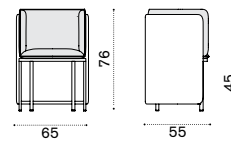

Dining armchair

natwick tight weave ESPDH1WNFD43

natwick wide weave ESPDH1WNHD43

cushions, seat+back ESCUPDAW25

→ 13