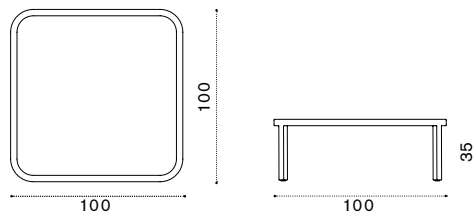

Square coffee table 100x100 h35

natural teak + ceramic stone ice white GLTCQHT1LI
pickled teak + ceramic stone sand GLTCQHT5LS

→ 15