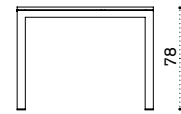

Flat

Design: Ethimo

Collection composed of:
extendable dining table

Material

Metal
Warmwhite

Metal
Warmgrey

Rain cover

Ethi-Care

Extendable dining table 160-250x100

FTTPRM1B4_

→ 90 → 6-8

160 - 250

100

78

Extendable XL dining table 240-360x100

FTTPRM2B4_

→ 120 → 8-12

240 - 360

100

78