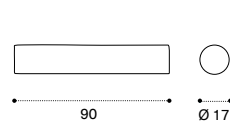

Sunbed roller cushion 90x Ø 17

RACULEPR_

$\rightarrow$ 1