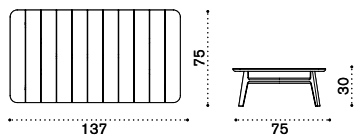

## Round coffee table Ø 50

natural teak KNTCTT1  
pickled teak KNTCTT5

 → 4