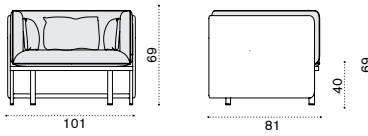

## Lounge armchair

natwick tight weave ESPLH1WNFD43  
 natwick wide weave ESPLH1WNHD43  
 cushions, seat+3 back ESCUPLAW25

 → 32