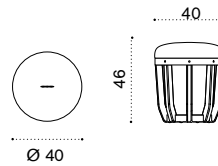

Pouf Ø 40 h46

pickled teak + seat cushion SWPM12D__T5
natural teak + seat cushion SWPM12D__T1

→ 6,5