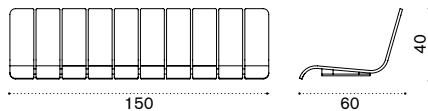

Seat L 150cm with backrest

teak ACS21T1

alu. ACS21D__

→ 16,5

Seat L 60cm without backrest

teak ACS10T1

alu. ACS10D__

→ 4