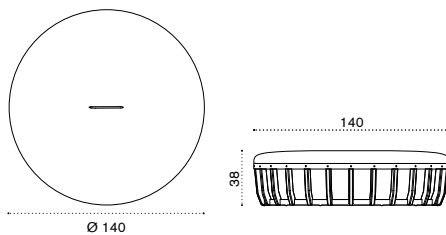

Pouf Ø 140 h38

pickled teak + seat cushion SWPM31D__T5
natural teak + seat cushion SWPM31D__T1

→ 42