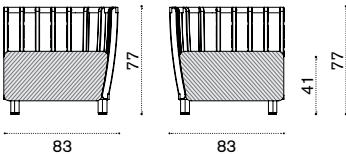

Corner module

pickled teak SWDMAUD__T5
natural teak SWDMAUD__T1
cushions, seat + 2 back SWCUDMAU_____

→ 30