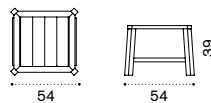

## Petit club Square coffee table

54x54 with removable tray

pickled teak PCTCQT5  
teak PCTCQT1

→ 8,5