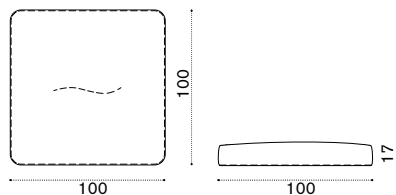

Cushion 100x100

soft ivory melange CPCUM1O001
aquamarine CPCUM1O732

$\rightarrow 7$