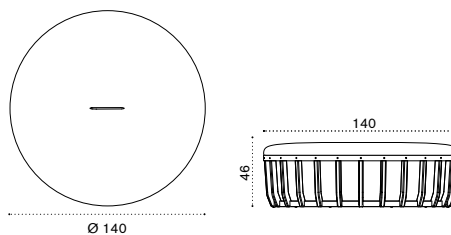

Pouf Ø 140 h46

pickled teak + seat cushion SWPM32D__T5
natural teak + seat cushion SWPM32D__T1

→ 48