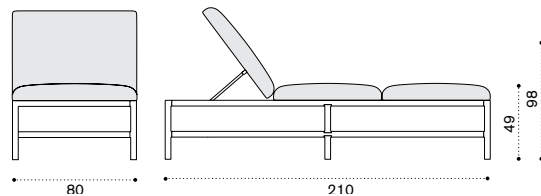

Sunbed

natural teak + mattress GLLET1____
pickled teak + mattress GLLET5____

→ 29