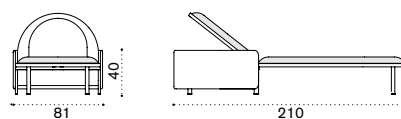

Sun lounger

sun lounger ESLEWNFD43T5

mattress nature white ESCULEAW25

→ 44