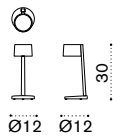

# Woody <sup>new</sup>

Design: Marc Sadler

Collection composed of:  
Floor lamp

**FSC™ certified product**