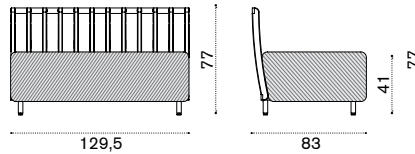

XL central module

pickled teak SWDMCD__T5
natural teak SWDMCD__T1
cushions, seat + 2 back SWCUDMC_____

→ 35