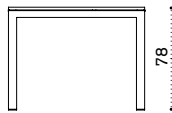

Flat

Design: Ethimo

Collection composed of:
extendable dining table

Material

Metal
Warmwhite

Metal
Warmgrey

Rain cover

Ethi-Care

Extendable dining table 160-250x100

FTTPRM1B4_

→ 90 → 6-8

160 - 250

100

78

Extendable XL dining table 240-360x100

FTTPRM2B4_

→ 120 → 8-12

240 - 360

100

78