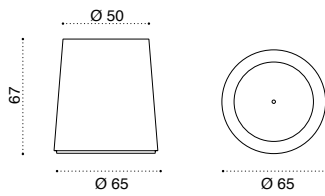

Top 70 (for items Agapantus)
BUTPCS0_
Kg → 2