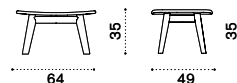

Footstool

natural teak KNFTT1R70

pickled teak KNFTT5R71

→ 5