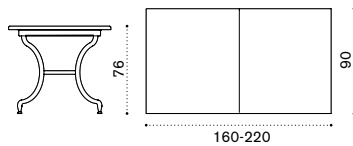

## Dining chair

EISEB\_\_

Classic seat cushion (H 3cm) EICUSEPDAW2\_  
Pratic seat cushion (H 2cm) CUSEPREIA1

→ 7