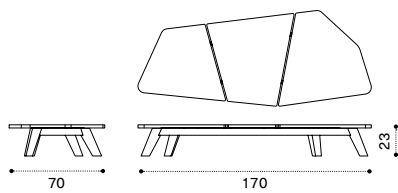

Coffee table 70 x 170 - large

brushed natural teak + marble RATCRT1SMS
brushed natural teak + smeraldo RATCRT1SPSR

$\rightarrow$ 40