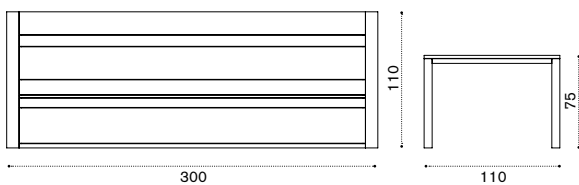

XL rectangular dining table 300x110

teak COTPRM2T1
pickled teak COTPRM2T5
Kg → 108