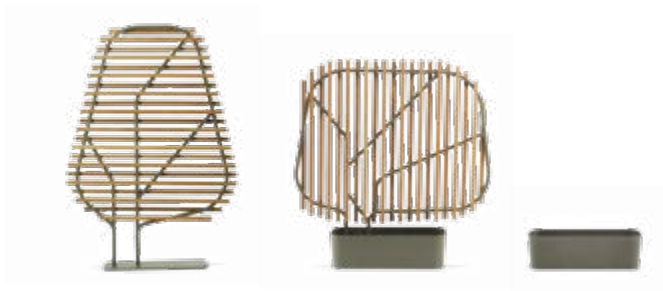

Clostra

Design: Emmanuel Gallina

Collection composed of:
high shield / low shield / planter

FSC™ certified product