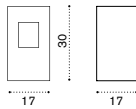

Square path lamp

STLAC__

→ 15

IP44 LED 4W 230V
ENERGETIC CLASS: E