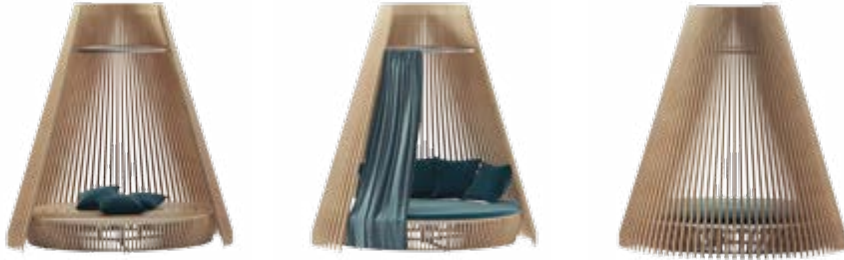

Hut

Design: Atelier Lavit

Collection composed of:
alcove