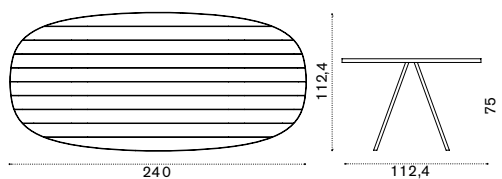

## Oval dining table 240x112,4

with pickled teak top ESTPOD43T5

 → 55   → 8