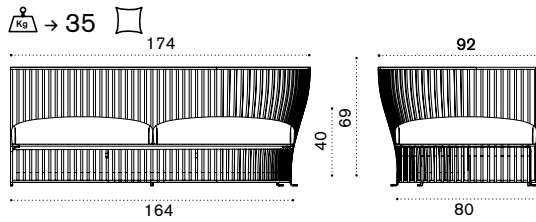

Venexia

Back end module left

alu. mineral grey VXFSD53
alu. limestone white VXFSD56
cushions, seat+4back lichen VXCUF46
cushions, seat+4back linen color VXCUF49