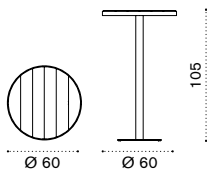

## High round table Ø 60

pickled teak LATPTH2B40T5  
teak LATPTH2B51T1

 → 17,5  → 2