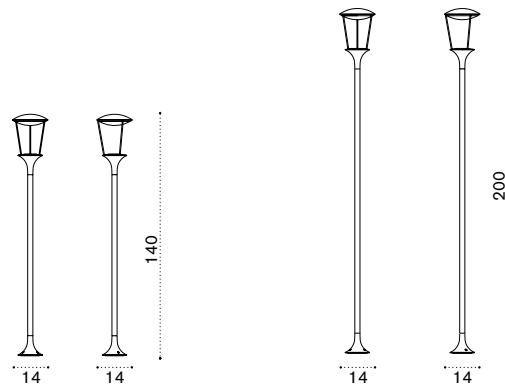

Wall Lamp

PHLAWDG

IP65 LED 230 VAC 15W
3000° K - 1500 LUMEN
ENERGETIC CLASS: E

Base Plate

PHBALADG