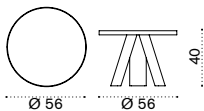

Round coffee table Ø 56

with slate grey ceramic stone top ESTCTD43LN
with dove grey ceramic stone top ESTCTD43LG

→ 9