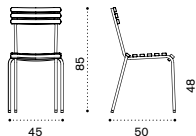

Dining chair

pickled teak LASEB40T5
teak LASEB51T1

→ 5