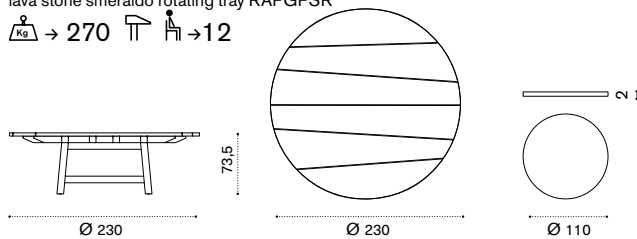

Round dining table Ø 230

brushed natural teak RATPTM1T1S
pickled teak RATPTM1T5
Carrara marble rotating tray RAPGMS
lava stone smeraldo rotating tray RAPGPSR

→ 270 → 12

Dining armchair

brushed natural teak RAPDT1SR1
pickled teak RAPDT5R1

→ 6