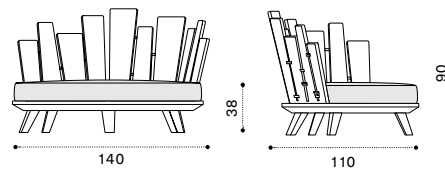

Lounge armchair left

brushed natural teak RAPLST1S
pickled teak RAPLST5
seat cushion RACUPLS___

→ 35