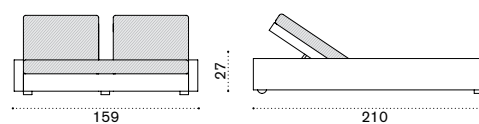

Double sunbed

CBLDW2_
mattress CBCULDA__

→ 68