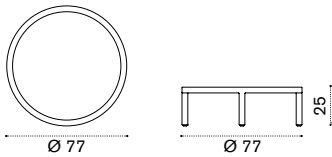

## Coffee table Ø 77 h25

natural teak + ceramic stone ice white GLTCTH1T1LI  
pickled teak + ceramic stone sand GLTCTH1T5LS

 → 9