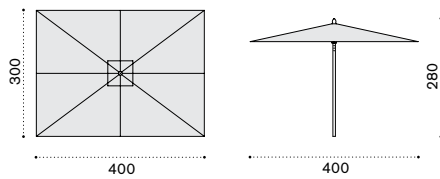

Rectangular parasol 4x3 m

CCOMRM1FA

☀️ → 23 → ☹️