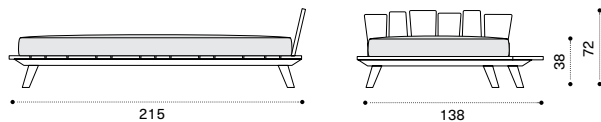

Sunbed

brushed natural teak RALET1S
pickled teak RALET5
seat cushion RACULEP_

$\rightarrow$ 40