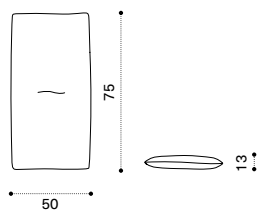

Sunbed back cushion 75x50 cm

RACULESC_

$\rightarrow$ 1,5