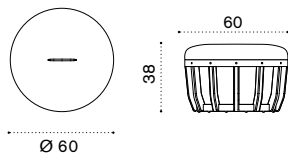

Pouf Ø 60 h38

pickled teak + seat cushion SWPM21D__T5
natural teak + seat cushion SWPM21D__T1

→ 10,5