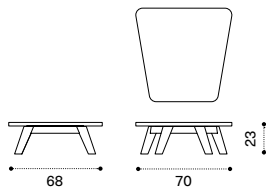

## Coffee table 68 x 70 - small

brushed natural teak + marble RATCQT1SMS  
brushed natural teak + smeraldo RATCQT1SPSR

  $\rightarrow$  26