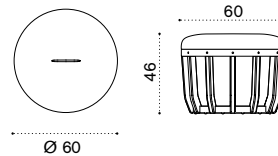

Pouf Ø 60 h46

pickled teak + seat cushion SWPM22D__T5
natural teak + seat cushion SWPM22D__T1

→ 13,5