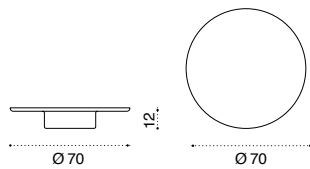

Compo Crocus (Allium + Crocus)