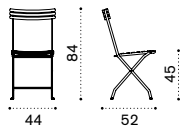

Flower

Design: Ethimo

Collection composed of:
folding chair / stacking chair
/ stacking armchair
/ round, square and
rectangular dining table
/ high table / barstool

Material

Fabrics

Folding chair

FLSPB__

Dining chair

FLSEB__

Dining armchair

FLPDB__

Seat cushion

CUSEPRFLA1