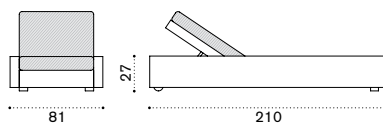

Sunbed

CBLEW2_
mattress CBCULEA__

→ 39,5