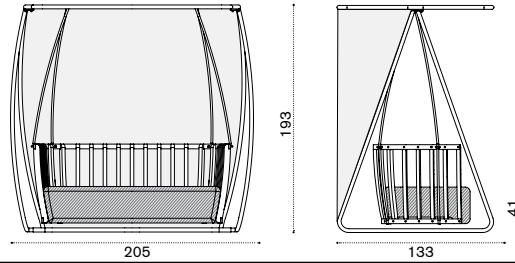

Porch swing

→ 84