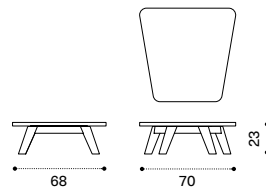

Coffee table 68 x 70 - small

pickled teak + marble RATCQT5MS
pickled teak + smeraldo RATCQT5PSR

$\rightarrow$ 26