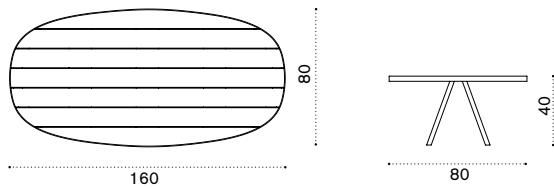

Esedra

Design: Luca Nichetto

Collection composed of:
3 seater sofa / lounge armchair
/ coffee table / square, rectangular
and oval dining table / dining armchair
/ sunbed

FSC™ certified product

Oval coffee table 160x80

with pickled teak top ESTCOD43T5

→ 21