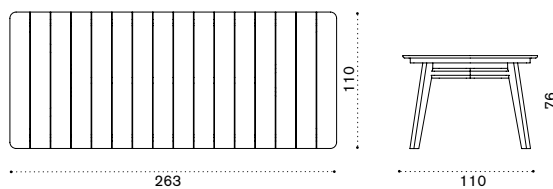

XL rectangular dining table 263x110

natural teak KNTPRM2T1
pickled teak KNTPRM2T5

→ 95 → 10