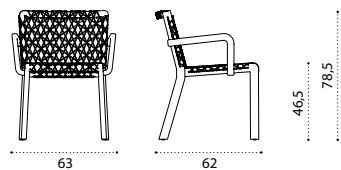

Dining armchair

brushed natural teak RAPDT1SR1
pickled teak RAPDT5R1

→ 6