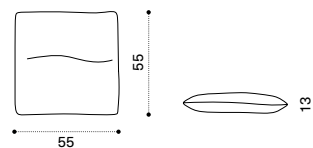

Back cushion 55x55 cm

RACUSCM2___

→ 1