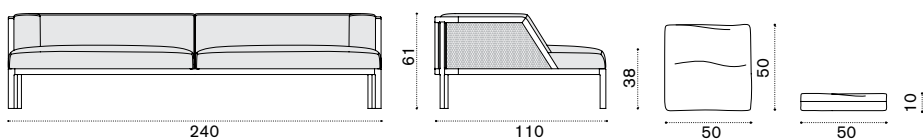

XL sofa

natural teak GLD3T1R1
pickled teak GLD3T5R2
cushions, seat+back GLCUDI_____

→ 52

Complementary back cushion for XL sofa and armchair

nature white GLCUSAW25
nature grey GLCUSAW24
corda GLCUSCPP50

→ 1,3