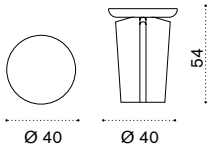

Table Ø40x54 CSTCTM1T1BC

→ 8