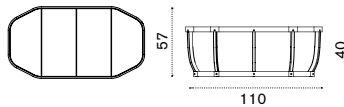

Large coffee table 110x57

pickled teak SWTCRH1D__T5
natural teak SWTCRH1D__T1

→ 20