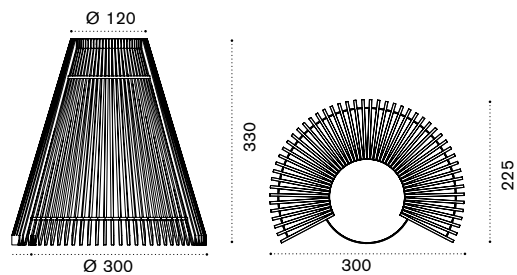

Wooden shelter

Ø 3m x h3,3m

HUGUT1A

curtain 2,8x2,65 m HUTDV___

→ 199