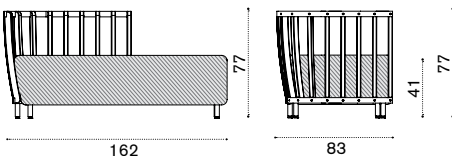

Daybed left

pickled teak SWDMDS__T5
natural teak SWDMDS__T1
cushions, seat+2 back SWCUDMDS_____

→ 39