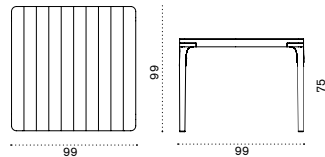

Square dining table 99x99

aluminium + teak PLTQM1D4_T1

→ 29 → 4