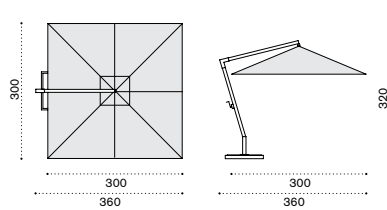

# Freedom

Design: Ethimo

Collection composed of:  
square adjustable  
aluminium parasol