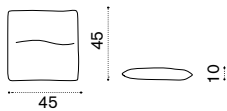

Back cushion 45x45

soft ivory melange CPCUSCQO001
aquamarine CPCUSCQO732
elitis acquamarina CPCUSCQO11440

→ 1