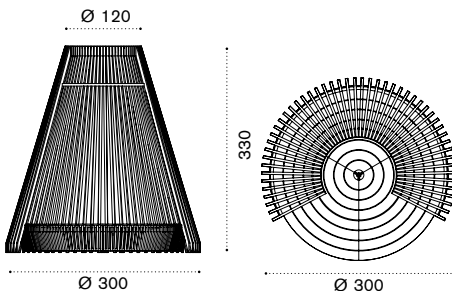

Wooden shelter

Ø 3m x h3,3m

HUGUT1A

curtain 2,8x2,65 m HUTDV___

→ 199