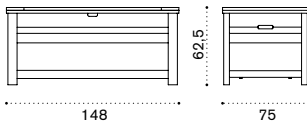

T-Box Trunk

pickled teak TBBLT5
teak TBBLT1

→ 50

Clay Square coffee table 45x45

pickled teak CYTCQT5
teak CYTCQT1

→ 7