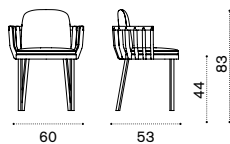

Dining armchair

pickled teak SWPDD__T5
natural teak SWPDD__T1
cushions, seat+back SWCUPD_____

→ 6,5