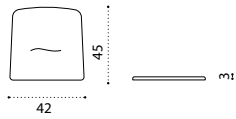

Seat cushion 46x42 h2

seat cushion 46x42 h2 KICUPDA__

→ 1