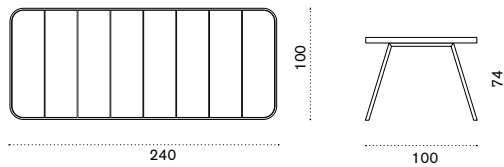

Swing

Rectangular dining table 240x100

pickled teak SWTPRM2D__T5
natural teak SWTPRM2D__T1

→ 45 → 8