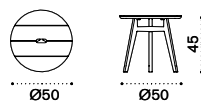

Round coffee table Ø 50

natural teak KNTCTT1
pickled teak KNTCTT5

→ 4