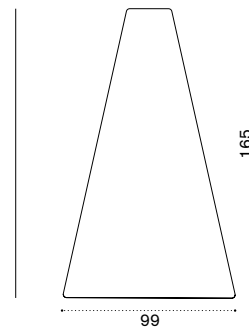

Side panels

metal ACPND59__

→ 4