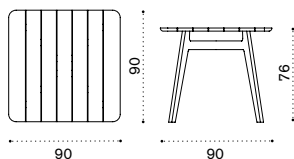

Square dining table 90x90

natural teak KNTPQT1
pickled teak KNTPQT5

→ 17 → 4