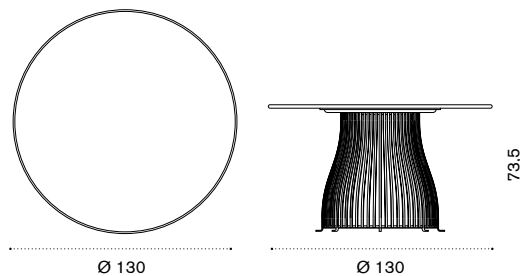

Dining table ^{NEW}

alu. mineral grey + anthracite top VXTPTD53LC
alu. limestone white + ice white top VXTPTD53LC

→ 43,5