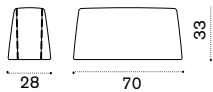

Short back cushion

soft ivory melange CPCUSCM1O001
aquamarine CPCUSCM1O732

→ 4