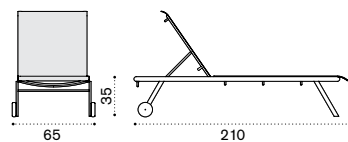

Sunbed

Metal white + white ethitex EILEB31E57

Metal mud grey + dove grey ethitex EILEB40E52

→ 17