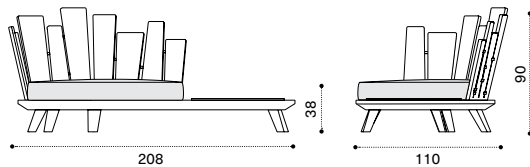

Lounge armchair right with integrated coffee table

brushed natural teak + marble RAD2T1STDMS
brushed natural teak + smeraldo RAD2T1STDPSR
pickled teak + marble RAD2T5TDMS
pickled teak + smeraldo RAD2T5TDPSR
seat cushion RACUD2TD___

→ 68,5