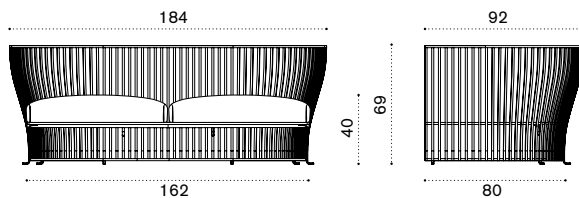

## 2 seater sofa

alu. mineral grey VXD2D53  
 alu. limestone white VXD2D56

cushions, seat+5back lichen VXCUD2A46  
 cushions, seat+5back linen color VXCUD2A49

→ 40,5