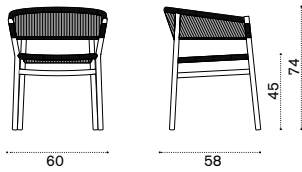

Kilt

Dining armchair - Teak

teak + round rope sand KIPDT1RCS
teak + round rope olive green KIPDT1R56
teak + round rope ruby wine KIPDT1R52
pickled teak + round rope dark grey KIPDT5RCD

→ 6,5