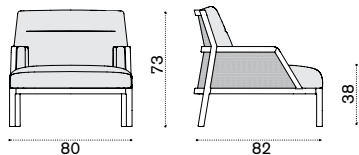

## Lounge armchair

natural teak GLPLT1R1  
 pickled teak GLPLT5R2  
 cushions, seat+back GLCUPL\_\_\_\_\_

→ 28,5