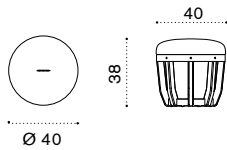

## Pouf Ø 40 h38

pickled teak + seat cushion SWPM11D\_\_T5  
natural teak + seat cushion SWPM11D\_\_T1

 → 5 