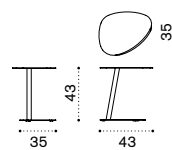

Smart – side table 43x35

SMTCRD__

→ 3,5