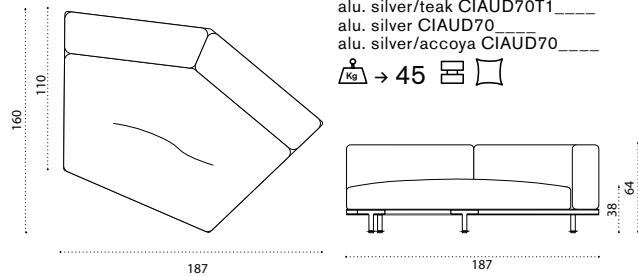

XL Corner module

alu. carbon/teak CIAUD69T1____
alu. carbon CIAUD69____
alu. carbon/accoya CIAUD69A____
alu. silver/teak CIAUD70T1____
alu. silver CIAUD70____
alu. silver/accoya CIAUD70____

→ 45