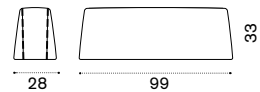

Long back cushion

soft ivory melange CPCUSCM2O001
aquamarine CPCUSCM2O732

→ 5.5