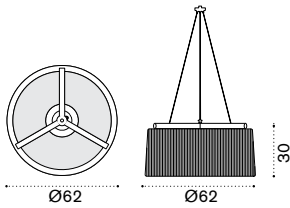

Pendant lamp

KILAT_RC_

→ 8

IP44, 1XE27

(Bulb not included, depends on the bulb
used) according to European regulations