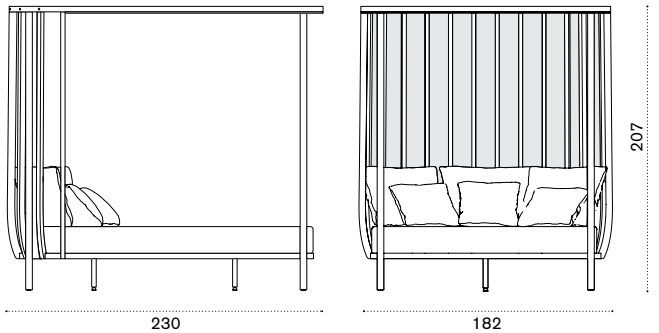

Louge bed with curtain

pickled teak SWALS__T5
natural teak SWALS__T1
seat cushion + bed runner nature grey SWCUALAW24
back cushion red earth SWCUSCM1A76
back cushion nature grey SWCUSCM2AW24

→ 50