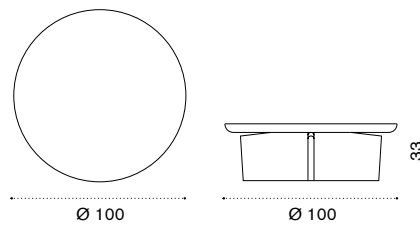

Table Ø100x33 CSTCTM3T1BC

→ 18