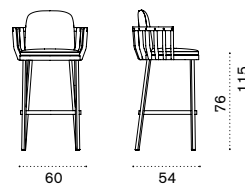

Barstool

pickled teak SWSGD__T5
natural teak SWSGD__T1
cushions, seat+back SWCUPD_____

→ 9