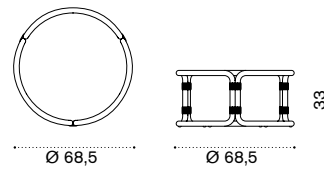

Coffee table Ø68,5 H33

pickled teak + top RTTCTM2H1T5___
aluminium + top RTTCTM2H1D57___

→ 9,5