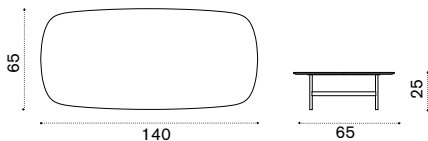

## Coffee table 140x65x25H

dark grey + ice white CPTCRM2DGLI  
dark grey + brown CPTCRM2DGLEE

→ 30