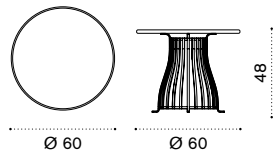

Coffee table Ø 60 H48

alu. mineral grey + white VXTCTM1D53PLSB
alu. mineral grey + ardesia VXTCTM1D53PLA
alu. limestone white + white VXTCTM1D56PLSB
alu. limestone white + ardesia VXTCTM1D56PLA

→ 16,5