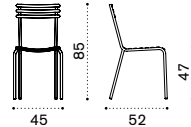

Flower

Design: Ethimo

Collection composed of:
folding chair / stacking chair
/ stacking armchair
/ round, square and
rectangular dining table
/ high table / barstool

Material

Fabrics

Folding chair

FLSPB__

Dining chair

FLSEB__

Dining armchair

FLPDB__

Seat cushion

CUSEPRFLA1