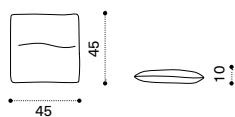

Back cushion 45x45 cm

RACUSCM1___

→ 1