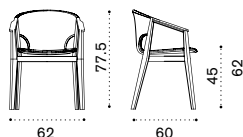

Dining armchair

natural teak KNPDT1R70
pickled teak KNPDT5R71

→ 7