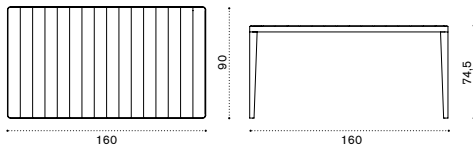

Rectangular dining table 160x90

pickled teak LATPRM2B40T5
teak LATPRM2B51T1

→ 36 → 6-8