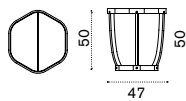

## Small coffee table Ø 50

pickled teak SWTCQH2D\_\_T5  
 natural teak SWTCQH2D\_\_T1

 → 9