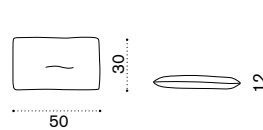

Back cushion 50X30

ice RTCUSCRPP40
leofanto 1 RTCUSCRPP42
carmide 11 RTCUSCRPP43
chartreuse RTCUSCRP29

→ 0,5