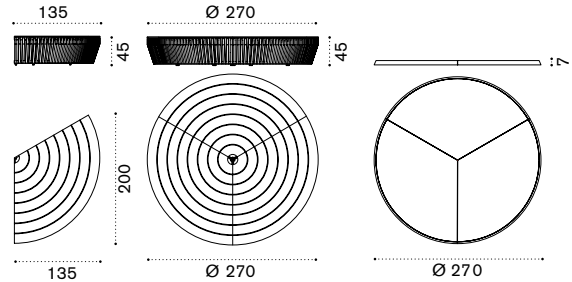

## Round lounge bed

Ø 2,7m x h44 cm

HULBT1A

mattress Ø 2,7m h8cm HUCUNI\_\_\_

decorative cushion 55x55 cm

HUCUSCM2\_\_\_

→ 161