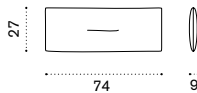

Knit

Lumbar cushion for 3 seater sofa

2 lumbar cushions red diamond KNCUDCM2PP53

→ 1