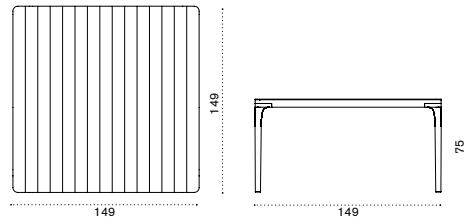

XL square dining table 149x149

aluminium + teak PLTPQM2D4_T1

→ 44 → 8