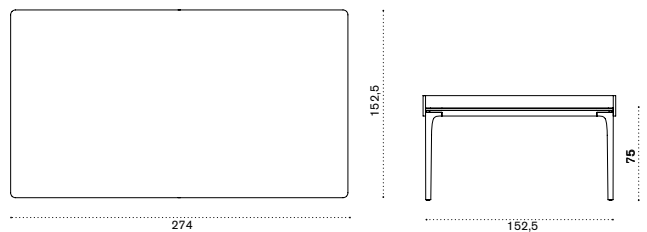

## Rectangular dining / Ping pong table 274x152,5

aluminium + ceramic stone PLTPRM3D38LR

ping pong kit included

 → 96,5  → 12