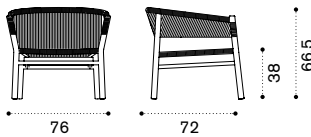

## 2 seater sofa

teak + round rope sand KID2T1RCS  
 pickled teak + round rope dark grey KID2T5RCD

 → 13