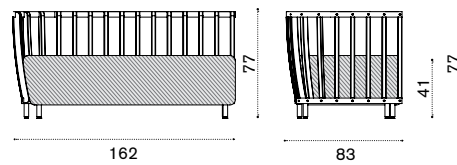

## Small coffee table Ø 50

pickled teak SWTCQH2D\_\_T5  
 natural teak SWTCQH2D\_\_T1

 → 9