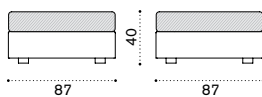

Pouf

CBPUW2_
cushion, seat CBCUPUA__

→ 9