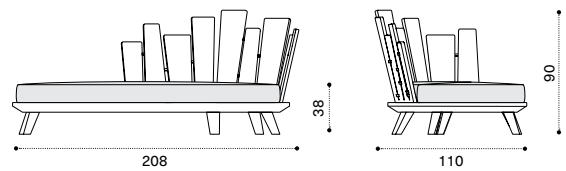

Daybed left

brushed natural teak RADST1S
pickled teak RADST5
seat cushion RACUDS___

→ 60,5