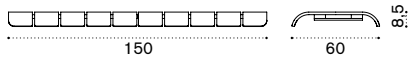

Sport Collection / Ace

Seat L 150cm without backrest

teak ACS20T1
alu. ACS20D__

→ 10