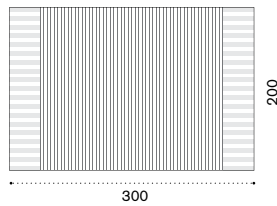

Goa

blue indigo GOTAPP81
green seaweed GOTAPP80