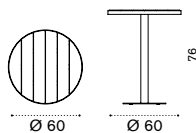

## Round dining table Ø 60

pickled teak LATPTH1B40T5  
teak LATPTH1B51T1

→ 12,5 → 2