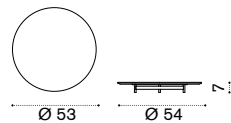

## Coffee table Ø53 H7

d. grey + ice white CPTCTH1DGLI  
d. grey + brown CPTCTH1DGLEE  
d. grey + acquamarina CPTCTH1DGPSP

→ 9