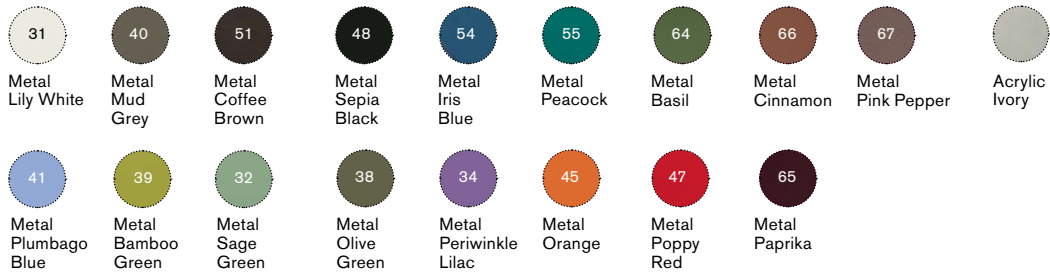

Material

Fabrics

Folding chair

FLSPB__

Dining chair

FLSEB__

Dining armchair

FLPDB__

Seat cushion

CUSEPRFLA1