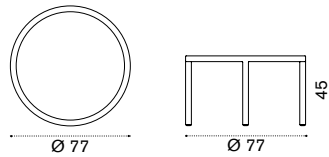

Coffee table Ø 77 h45

natural teak + ceramic stone ice white GLTCTH2T1LI
pickled teak + ceramic stone sand GLTCTH2T5LS

→ 9