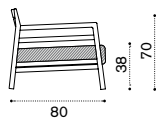

3 seater sofa

teak COD3T1
pickled teak COD3T5
cushions, seat+2 back COCUD3A___

→ 48