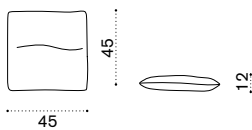

Back cushion 45X45

ice RTCUSCQPP40
aegean blue RTCUSCQPP41
leofanto 1 RTCUSCQPP42
carmide 11 RTCUSCQPP43
chartreuse RTCUSCQP29
amazone RTCUSCQA54

→ 0,5