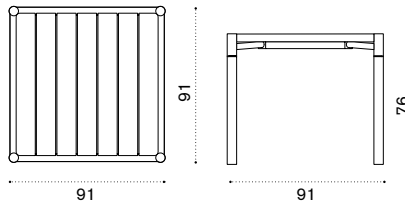

Square dining table 91x91

teak KITPQT1
pickled teak KITPQT5

→ 18 → 4