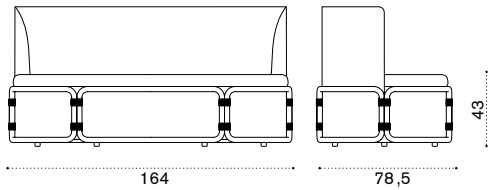

Rotin

2 seater sofa

pickled teak + fabric RTD2T5P___
aluminium + fabric RTD2D57P___

→ 46