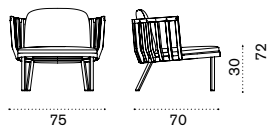

Club armchair

pickled teak SWPCD__T5
natural teak SWPCD__T1
cushions, seat+back SWCUPC_____

→ 14