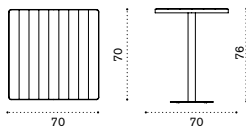

## Square dining table 70x70

pickled teak LATPQM1H1B40T5  
teak LATPQM1H1B51T1

 → 15,5  → 4