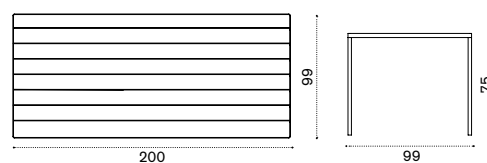

Rectangular dining table 200x99

with pickled teak table top ESTPRD43T5

→ 54 → 8