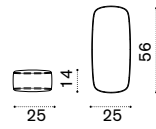

Armrest cushion

soft ivory melange CPCUBRO001
aquamarine CPCUBRO732

→ 1