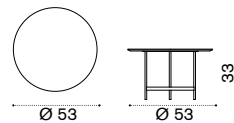

Coffee table Ø53 H33

d. grey + ice white CPTCTH2DGLI
d. grey + brown CPTCTH2DGLEE
d. grey + acquamarina CPTCTH2DGPSP

→ 10