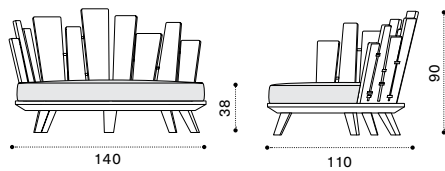

Rafael

Design: Paola Navone

Collection composed of:
lounge armchair / daybed
/ lounge armchair with integrated
coffee table / coffee table
/ sunbed / dining table
/ dining armchair

FSC™ certified product

Lounge armchair right

brushed natural teak RAPLDT1S
pickled teak RAPLDT5
seat cushion RACUPLD___

→ 35