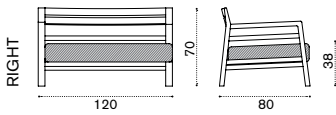

## Coffee table 100x60

teak COTCRM1T1  
pickled teak COTCRM1T5  
Kg → 11