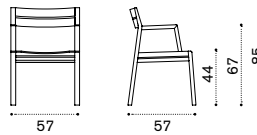

Dining armchair

teak COPDT1
pickled teak COPDT5
Kg → 10