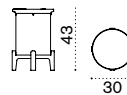

Milk

Design: Emmanuel Gallina

Collection composed of:
portable solar lamp

FSC™ certified product

Material

Natural Teak + Glass

Solar lamp

MKLAT1

IP65 50-100 LUMEN
Rechargeable battery 3.6V 2600 mAh
Li-ion Max endurance: 8h
Recharging cycles with line power 10h

Shake

Design: Emmanuel Gallina

Collection composed of:
floor lamp / XL floor lamp

FSC™ certified product

Material

Natural Teak + Frosted plexiglass

Floor lamp

SKLAM1T1

IP44 2700° K - 1650 LUMEN
LED 230 Vac 17W
ENERGETIC CLASS: E

XL floor lamp

SKLAM2T1

IP44 2700° K - 1650 LUMEN
LED 230 Vac 17W
ENERGETIC CLASS: E