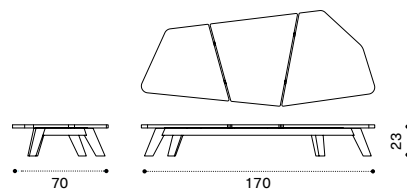

Coffee table 70 x 170 - large

pickled teak + marble RATCRT5MS
pickled teak + smeraldo RATCRT5PSR

$\rightarrow$ 40