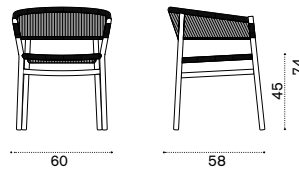

Dining armchair - Aluminium

alu warmwhite + round rope light grey KIPDD43R1
alu warmgrey + round rope dark grey KIPDD44RCD

→ 6,5