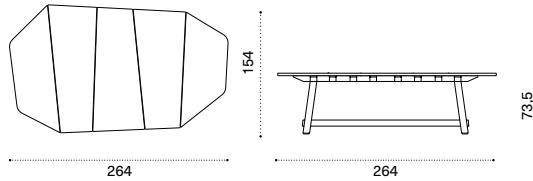

Dining table 264 x 154

brushed natural teak + marble RATPRM1T1SMS
brushed natural teak + smeraldo RATPRM1T1SPSR
pickled teak + Carrara marble RATPRM1T5MS
pickled teak + smeraldo RATPRM1T5PSR

→ 354 → 10