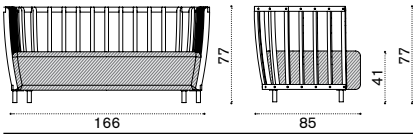

Swing

2 seater sofa

pickled teak SWD2D__T5
natural teak SWD2D__T1
cushions, seat + 2 back SWCUD2_____

→ 43