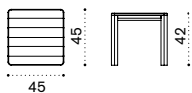

T-Box

Design: Ethimo

Collection composed of:
trunk

FSC™ certified product

Material

Pickled
Teak

Natural
Teak

T-Box Trunk

pickled teak TBBLT5
teak TBBLT1

→ 50

Clay Square coffee table 45x45

pickled teak CYTCQT5
teak CYTCQT1

→ 7

Clay / Petit club

Design: Ethimo

Collection composed of:
coffee table

FSC™ certified product

Material

Pickled
Teak

Natural
Teak

Petit club Square coffee table

54x54 with removable tray

pickled teak PCTCQT5
teak PCTCQT1

→ 8,5

Petit club Rectangular coffee table

84x54 with removable tray

pickled teak PCTCRT5
teak PCTCRT1

→ 10