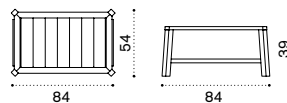

Petit club Rectangular coffee table

84x54 with removable tray

pickled teak PCTCRT5
teak PCTCRT1

→ 10