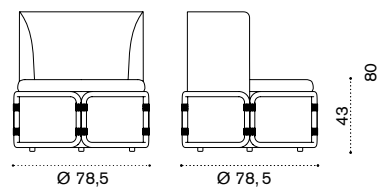

Lounge armchair

pickled teak + fabric RTPLT5___
aluminium + fabric RTPLD57P___

→ 22,5