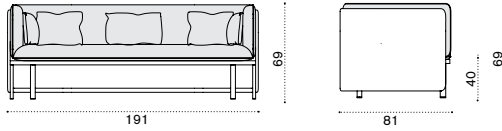

3 seater sofa

natwick tight weave ESD3H1WNFD43
natwick wide weave ESD3H1WNHD43
cushions, seat+5 back ESCUD3AW25

→ 50