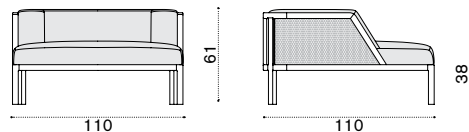

## Lounge armchair

natural teak GLPLT1R1  
 pickled teak GLPLT5R2  
 cushions, seat+back GLCUPL\_\_\_\_\_

→ 28,5