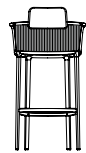

Accessories

soft back NICUPDSBAW__
seat cushion NICUPDAW__

$\rightarrow 0,5$