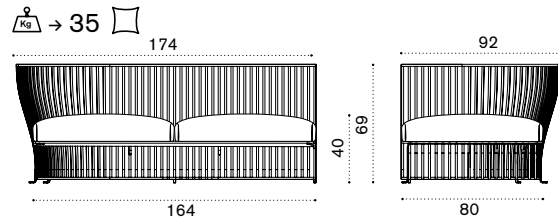

## Coffee table Ø 60 H48

alu. mineral grey + white VXTCTM1D53PLSB  
 alu. mineral grey + ardesia VXTCTM1D53PLA  
 alu. limestone white + white VXTCTM1D56PLSB  
 alu. limestone white + ardesia VXTCTM1D56PLA