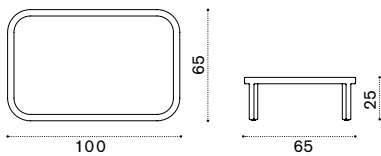

Rectangular coffee table 100x65 h25

natural teak + ceramic stone ice white GLTCRHT1LI
pickled teak + ceramic stone sand GLTCRHT5LS

→ 10