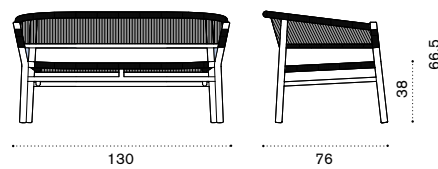

## 2 seater sofa

teak + round rope sand KID2T1RCS  
 pickled teak + round rope dark grey KID2T5RCD

 → 13