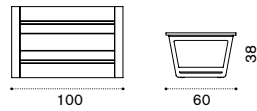

## Coffee table 100x60

teak COTCRM1T1  
pickled teak COTCRM1T5  
Kg → 11