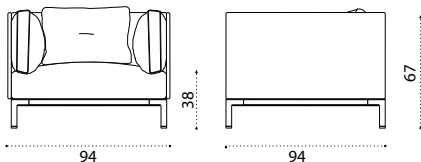

## Lounge armchair

carbon/teak BAPLD69T1\_\_\_\_  
carbon BAPLD69\_\_\_\_  
carbon/accoya BAPLD69A\_\_\_\_

silver/teak BAPLD70T1\_\_\_\_  
silver BAPLD70\_\_\_\_  
silver/accoya BAPLD70A\_\_\_\_

→ 32,5