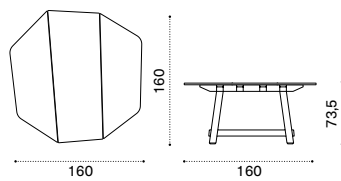

Rafael

Design: Paola Navone

Collection composed of:
loung armchair / daybed
/ lounge armchair with integrated
coffee table / coffee table
/ sunbed / dining table
/ dining armchair

FSC™ certified product

Octagonal dining table 160 x 160

brushed natural teak + marble RATPQM1T1SMS
brushed natural teak + smeraldo RATPQM1T1SPSR
pickled teak + Carrara marble RATPQM1T5MS
pickled teak + smeraldo RATPQM1T5PSR

→ 220 → 8