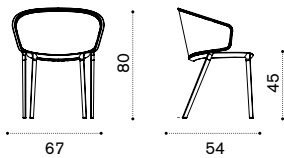

Dining armchair

natwick + warmwhite PVPDD43WN
rope light grey + warmwhite PVPDD43R1
rope lava grey + dark grey PVPDDGR4