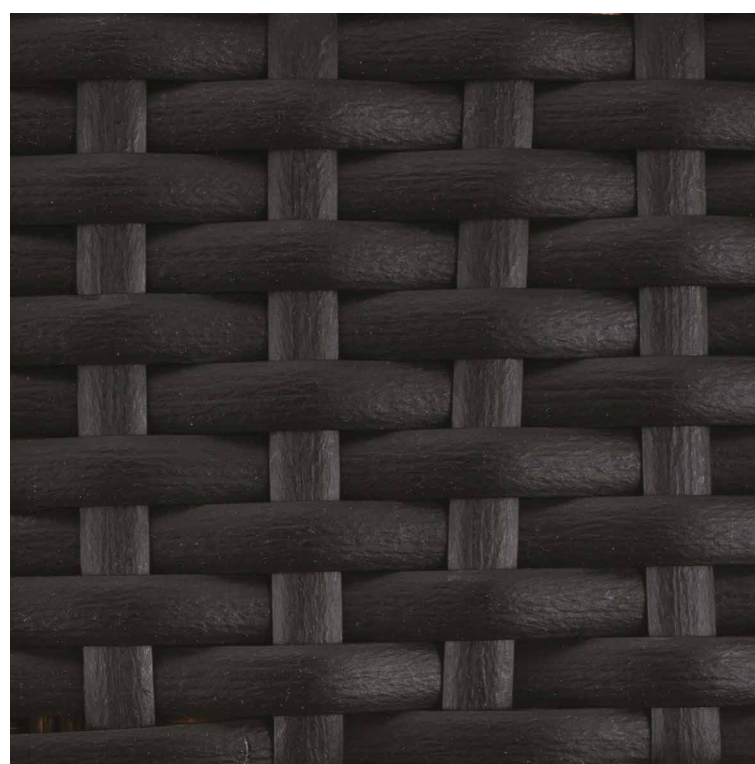

Materiali e Finiture / *Materials and Finishes*

Coll.ne Siderale, Demetra e Cucine / *Siderale, Demetra and Kitchen Collection*

Resine sintetiche / *Synthetic Resin*

Black