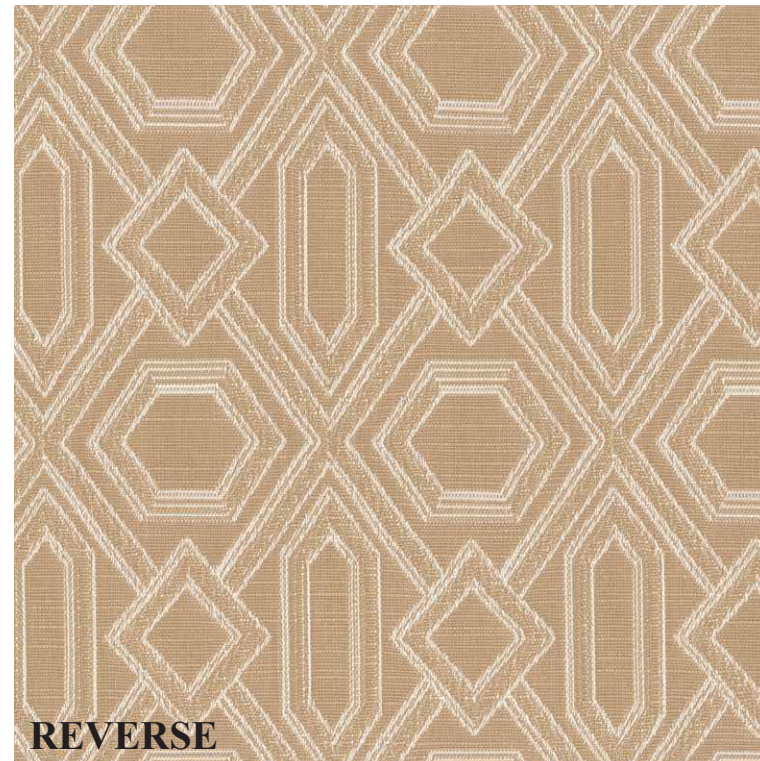

REVERSE

Paper Bag - Tessuto double face / *Double face fabric*