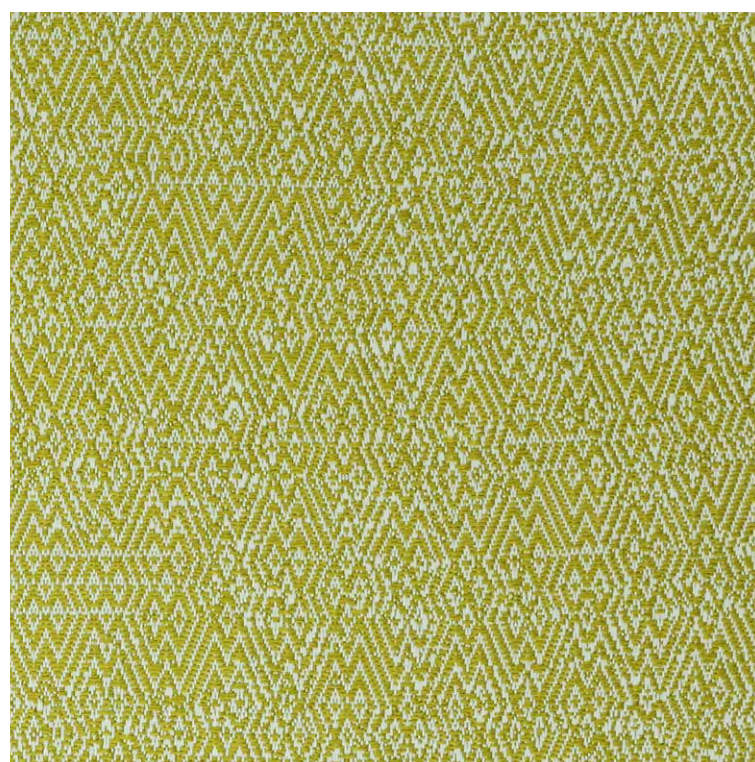

Tessuti / *Fabrics*
Jim Thompson by Pierre Frey
CAT.S

Padang Sunflower

Padang Bamboo

Bingin Sunflower

Java Bamboo

Disponibili schede tecniche / *Technical data sheet available*

Tessuti / *Fabrics*
Jim Thompson by Pierre Frey
CAT.S