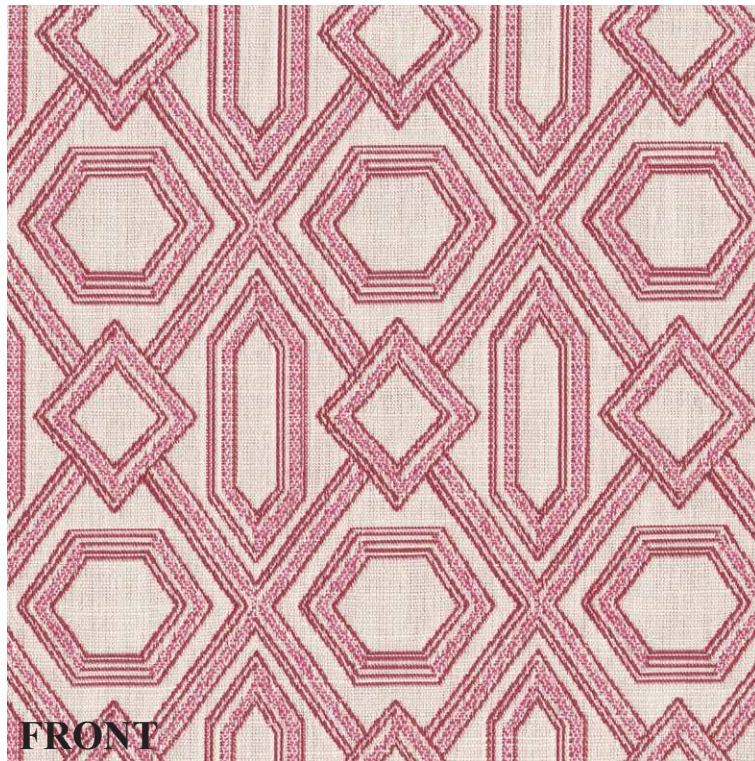

Tessuti / *Fabrics*

Diamonds are forever by Perennials

CAT.S

Cherry Bomb - Tessuto double face / *Double face fabric*