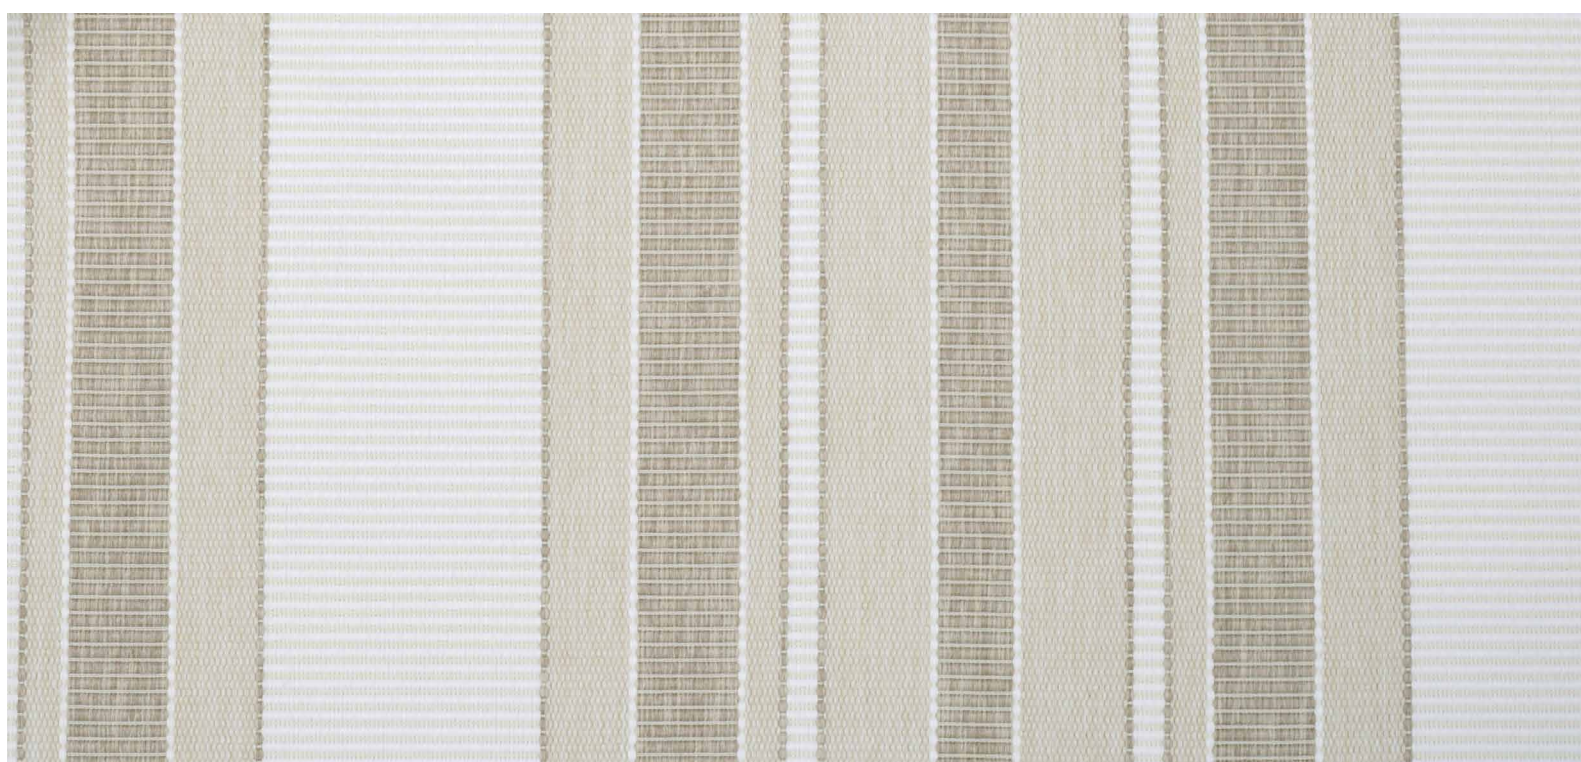

Sampan stripe - Sand

Disponibili schede tecniche / *Technical data sheet available*