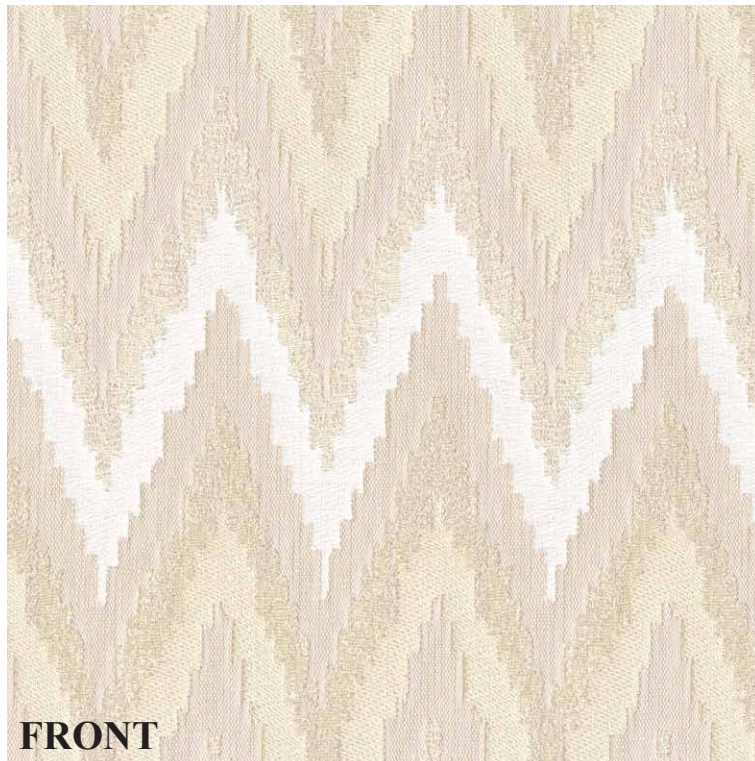

Tessuti / *Fabrics*
Feel the heat by Perennials
CAT.S

White Hot - Tessuto double face / *Double face fabric*