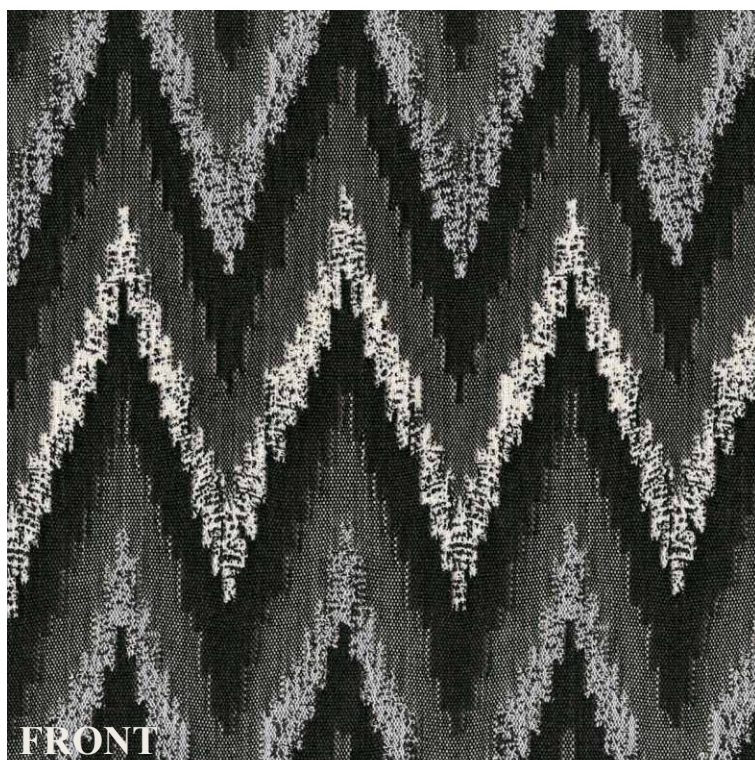

Blue Blazes - Tessuto double face / *Double face fabric*

Flame Noir - Tessuto double face / *Double face fabric*

FRONT