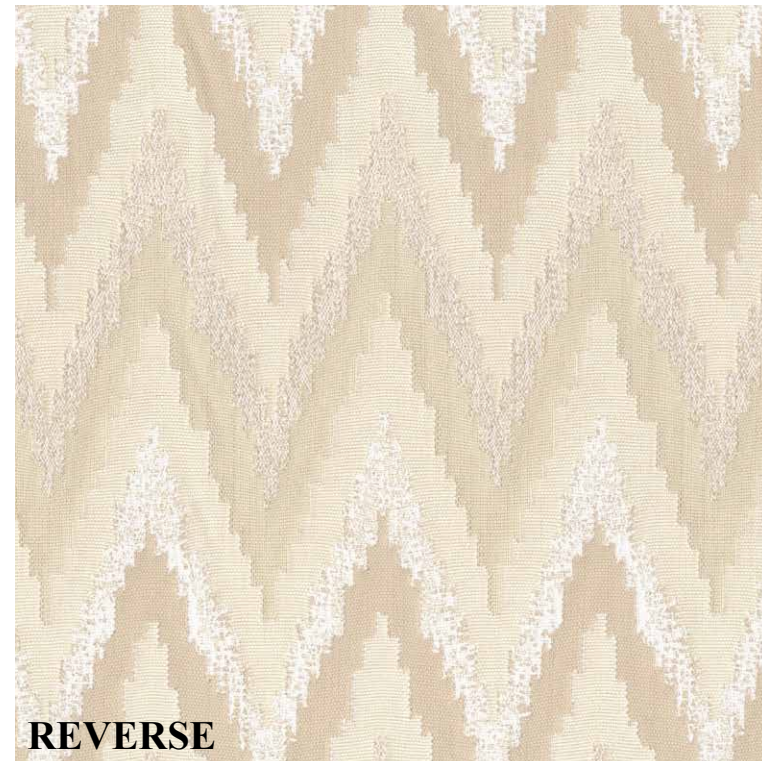

Tessuti / *Fabrics*
Feel the heat by Perennials
CAT.S

White Hot - Tessuto double face / *Double face fabric*