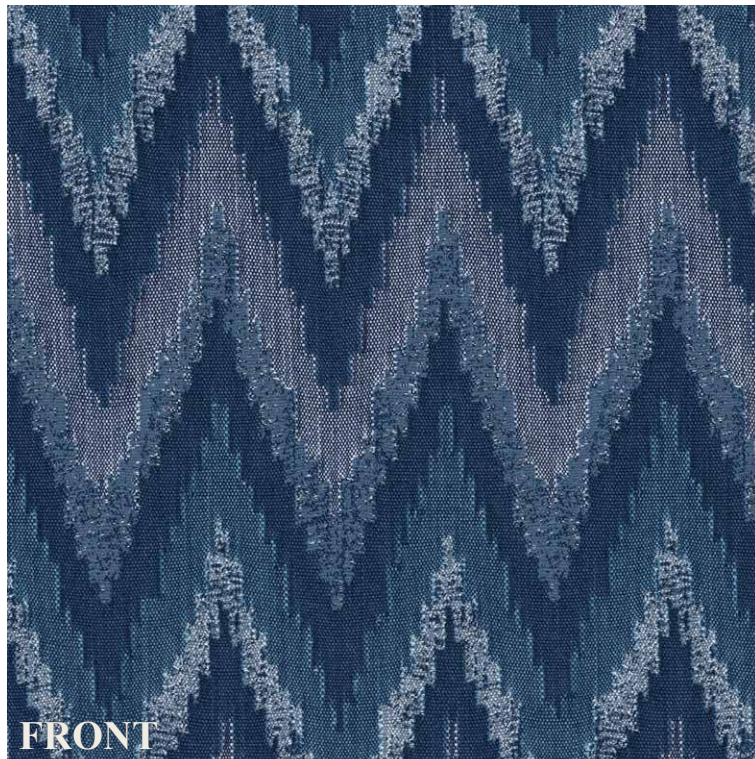

Tessuti / *Fabrics*
Feel the heat by Perennials
CAT.S

FRONT