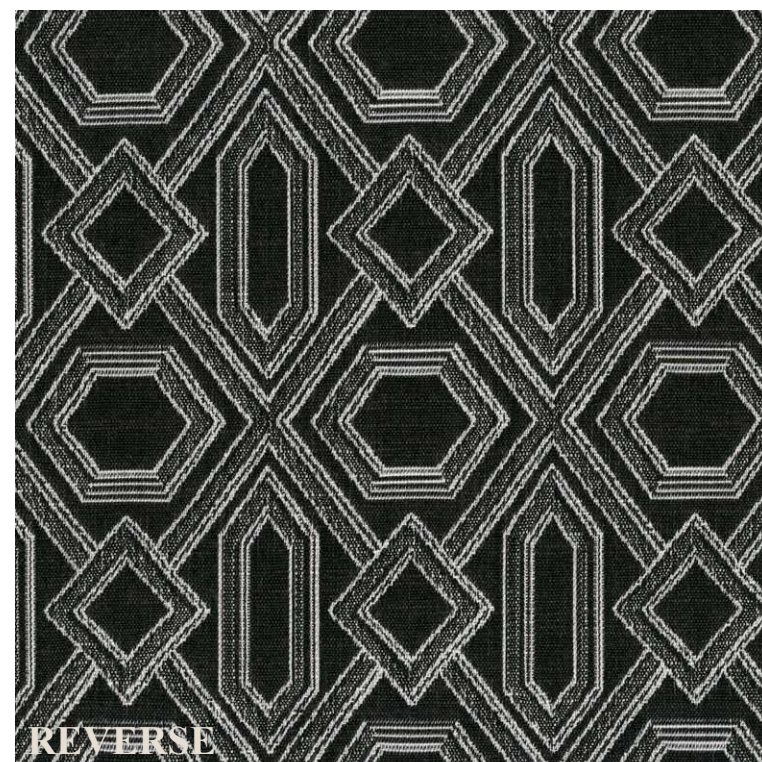

Disponibili schede tecniche / *Technical data sheet available*

Tessuti / *Fabrics*

Diamonds are forever by Perennials

CAT.S

Cherry Bomb - Tessuto double face / *Double face fabric*

Noir - Tessuto double face / *Double face fabric*