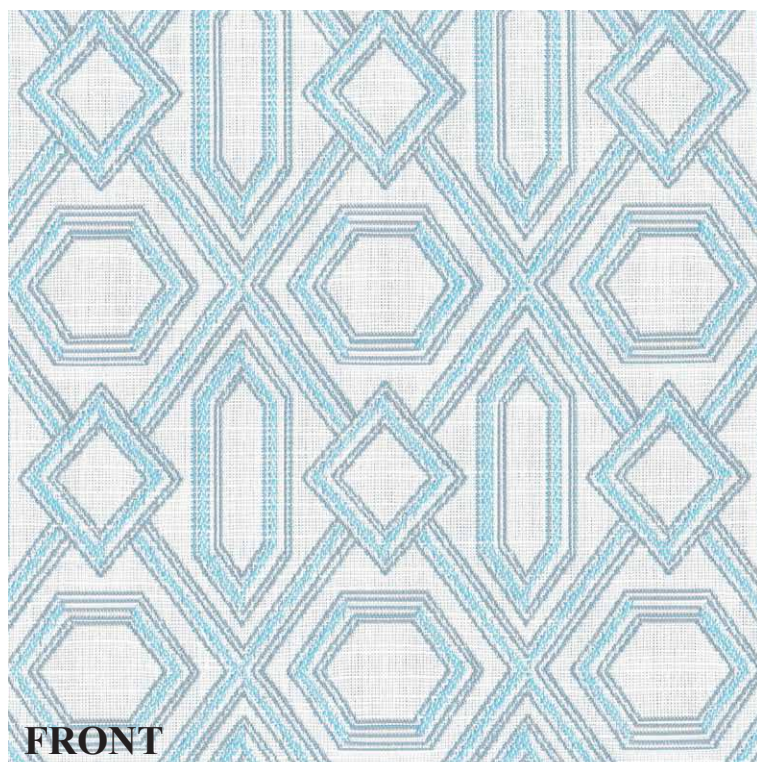

Diamonds are forever by Perennials

CAT.S

FRONT

REVERSE

Paper Bag - Tessuto double face / *Double face fabric*

FRONT

REVERSE

Cerulean - Tessuto double face / *Double face fabric*