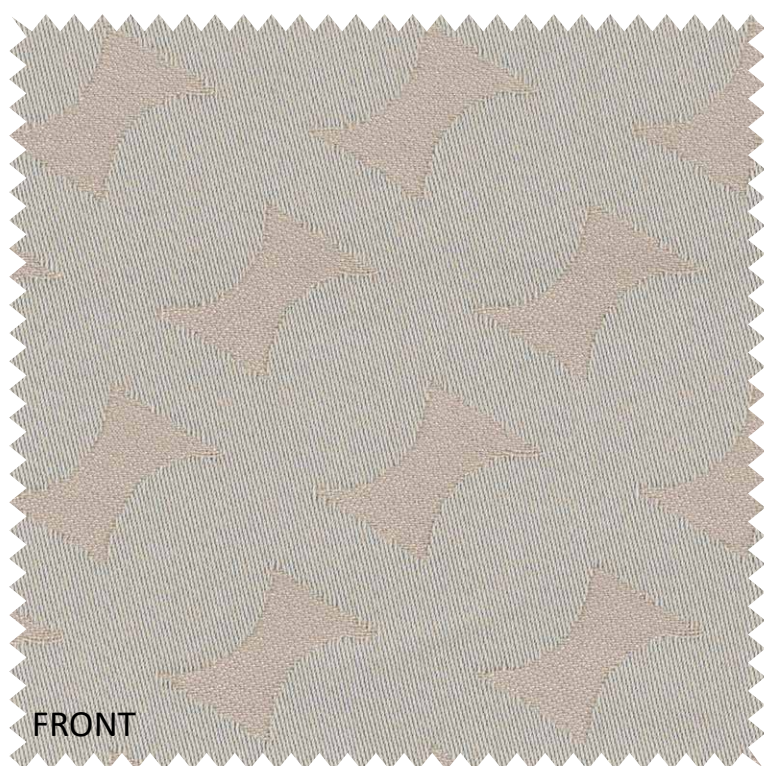

Tessuti  
Fabrics  
TIME  
Cat.F

DOLCEFARNIENTE  
outdoor experience

FRONT

REVERSE

*Green - Tessuto double face / Double face fabric*

FRONT

REVERSE

*Beige - Tessuto double face / Double face fabric*