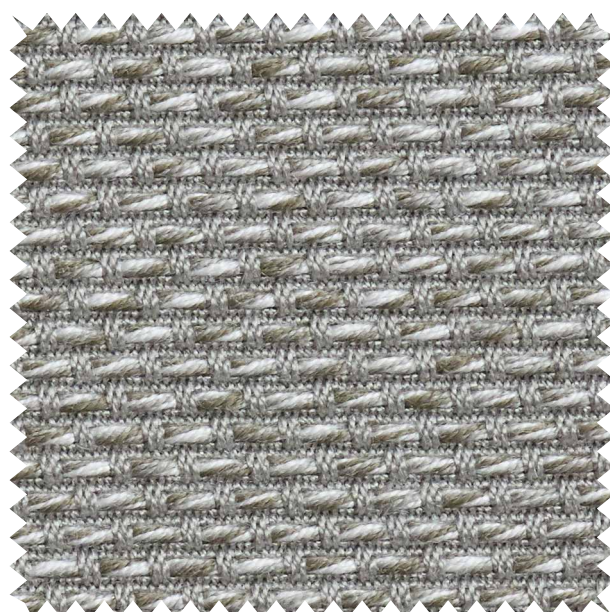

79 Light Grey

7921 Light Blue

92925 Peach

92915 Sand

92694 Taupe

97 Dark Grey

Tessuti  
Fabrics  
HAZE  
Cat.F

DOLCEFARNIENTE  
outdoor experience