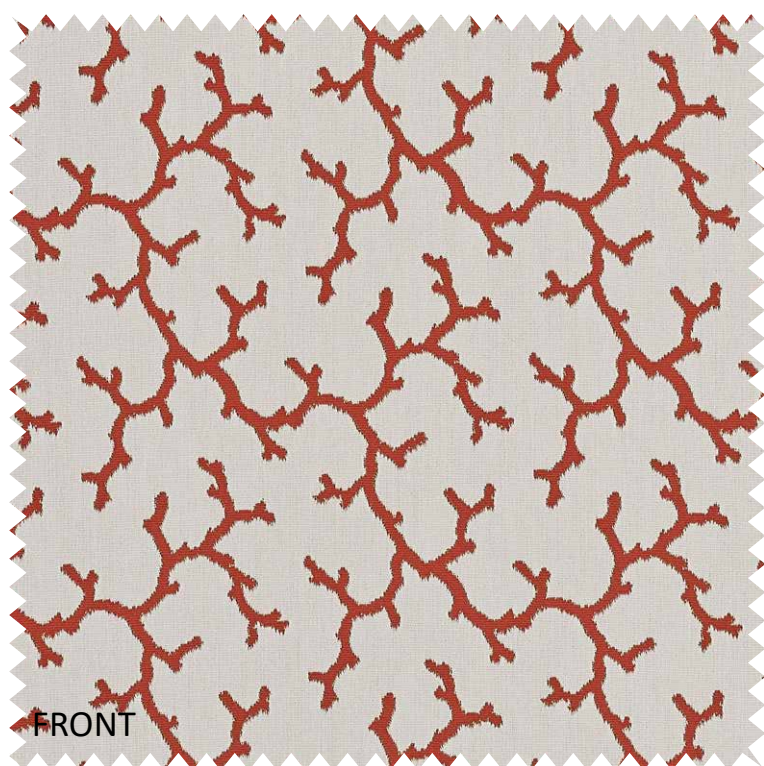

DOLCEFARNIENTE  
outdoor experience

FRONT

REVERSE

F3483004 Turquoise - Tessuto double face / Double face fabric

FRONT

REVERSE

F3483005 Corail - Tessuto double face / Double face fabric

Tessuti  
Fabrics  
ECUME  
Cat.S