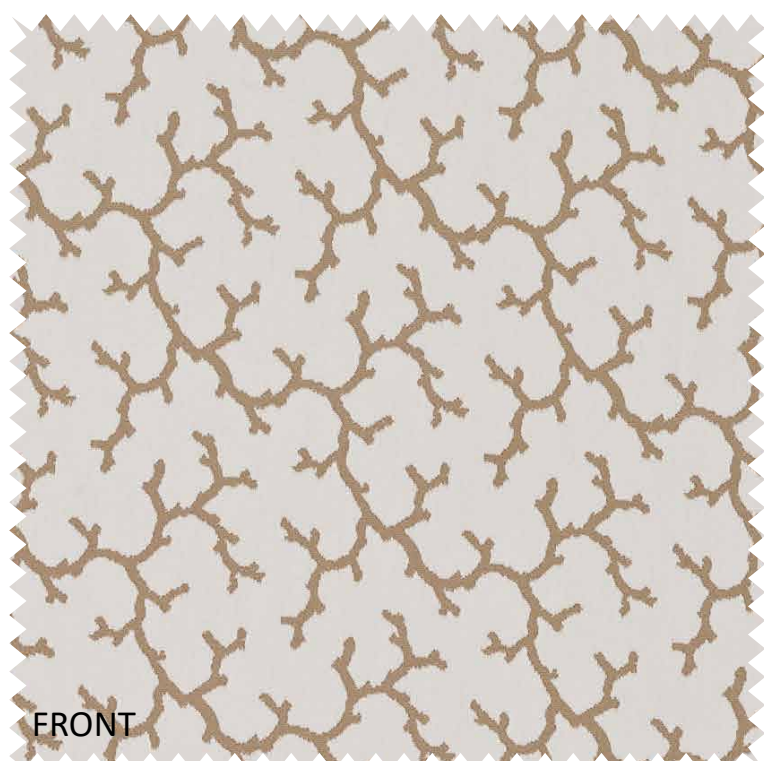

F3483001 Gris - Tessuto double face / Double face fabric

F3483002 Naturel - Tessuto double face / Double face fabric

FRONT