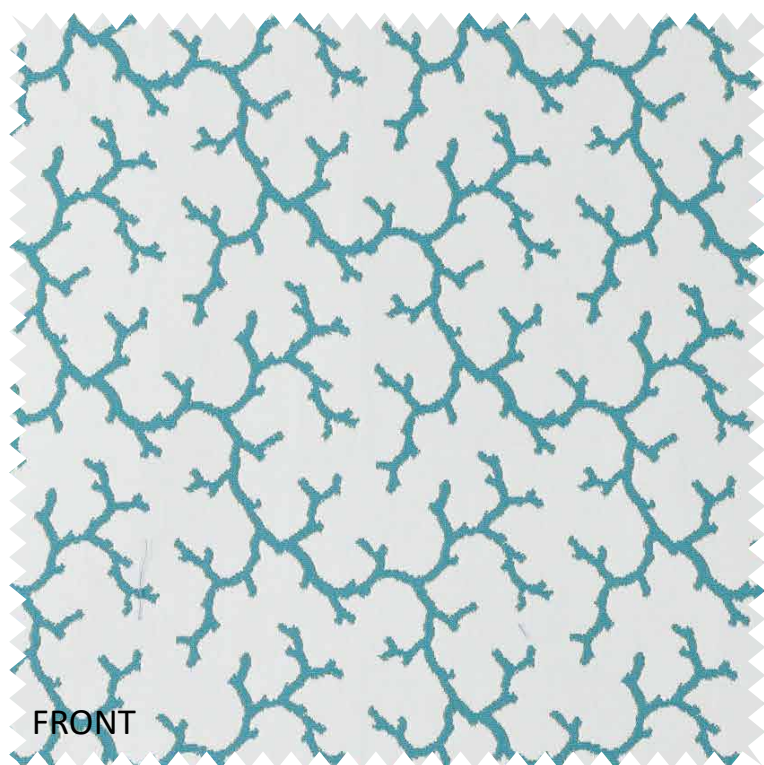

Tessuti
Fabrics
CORAIL
Cat.G

DOLCEFARNIENTE
outdoor experience

FRONT