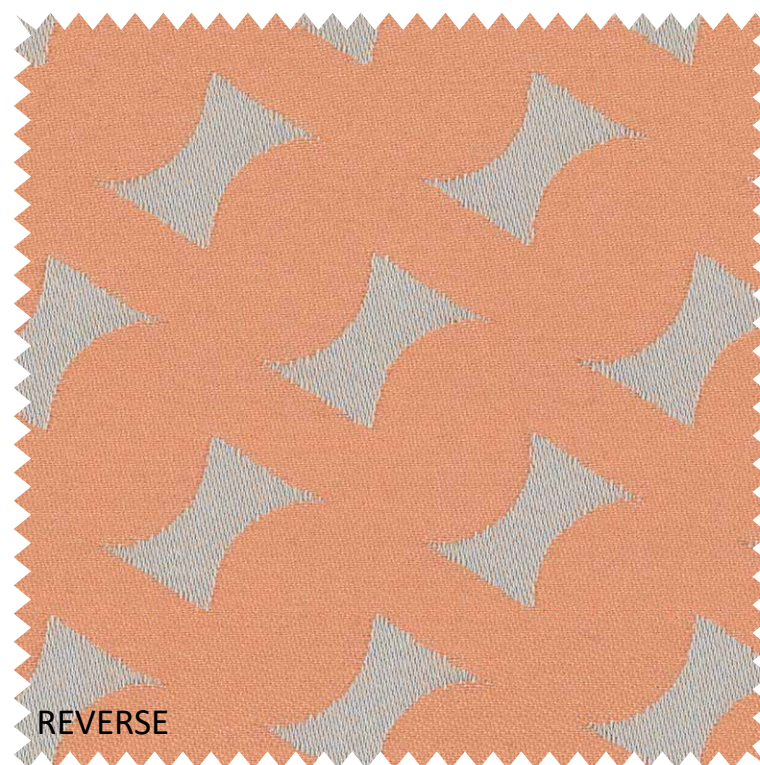

Tessuti
Fabrics
TIME
Cat.F

DOLCEFARNIENTE
outdoor experience

Dusk Gold - Tessuto double face / Double face fabric