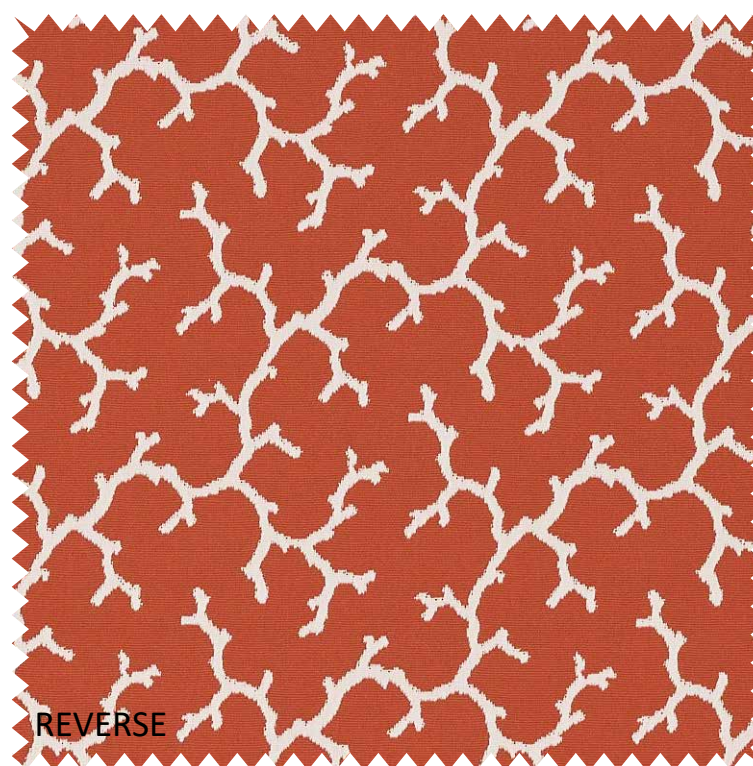

DOLCEFARNIENTE  
outdoor experience

FRONT

REVERSE

F3483004 Turquoise - Tessuto double face / Double face fabric

FRONT

REVERSE

F3483005 Corail - Tessuto double face / Double face fabric

Tessuti  
Fabrics  
ECUME  
Cat.S