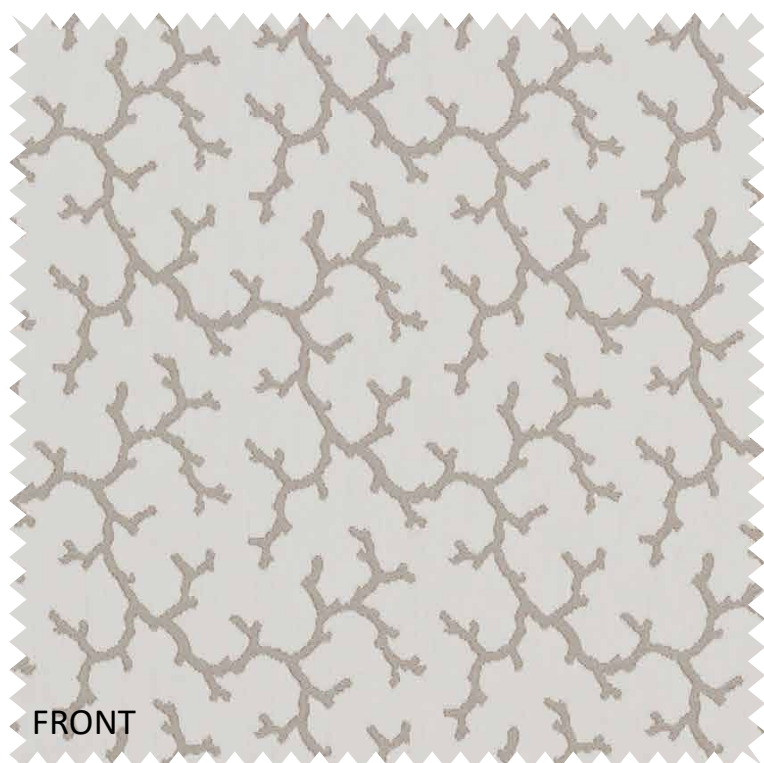

*F3411011 Flamingo*

*F3411014 Moutarde*

*F3411020 Fidji*

*F3411021 Delphinium*

Tessuti  
Fabrics  
CORAIL  
Cat.G

DOLCEFARNIENTE  
outdoor experience

FRONT

REVERSE