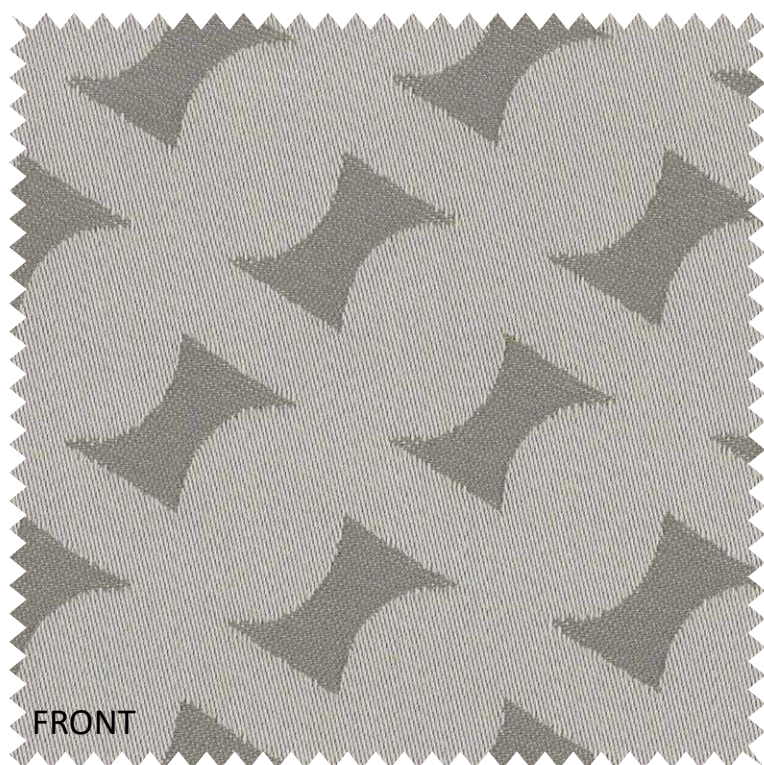

Tessuti
Fabrics
TIME
Cat.F

DOLCEFARNIENTE
outdoor experience

FRONT