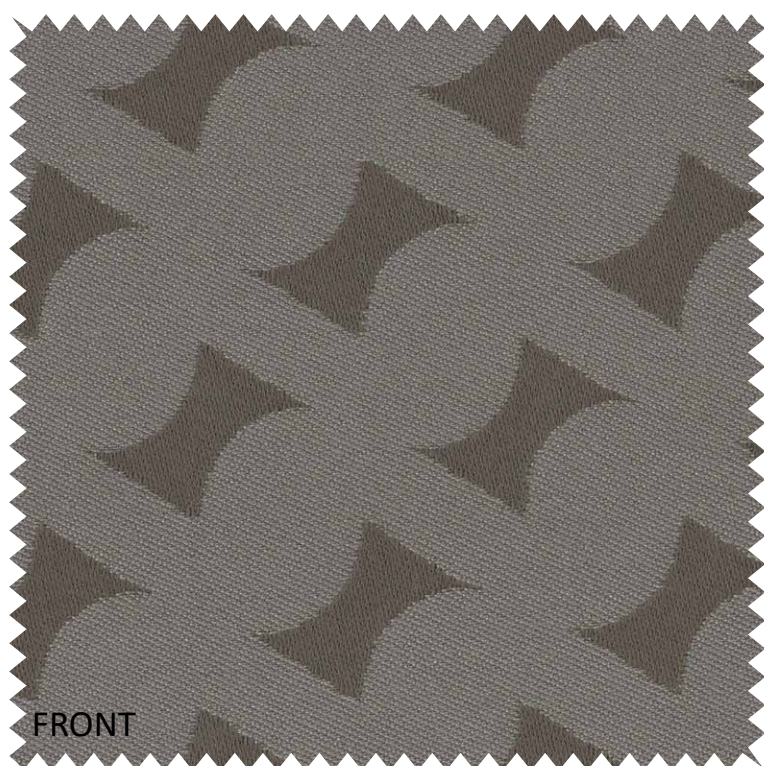

Disponibili schede tecniche / *Technical data sheet available*

Tessuti  
Fabrics  
TIME  
Cat.F

DOLCEFARNIENTE  
outdoor experience

FRONT

REVERSE

*Grey - Tessuto double face / Double face fabric*

FRONT

REVERSE