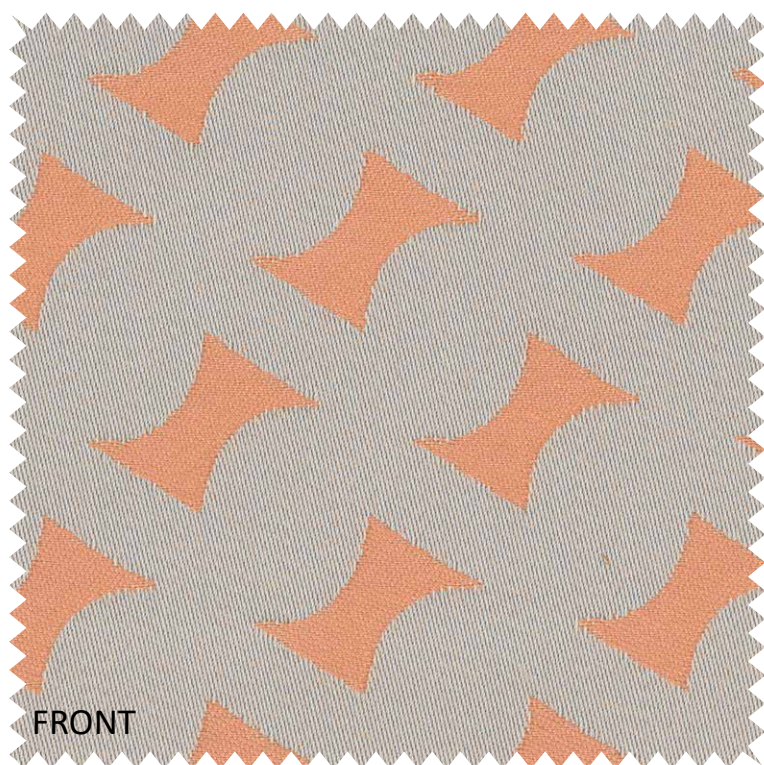

Tessuti
Fabrics
TIME
Cat.F

DOLCEFARNIENTE
outdoor experience

Dusk Gold - Tessuto double face / Double face fabric