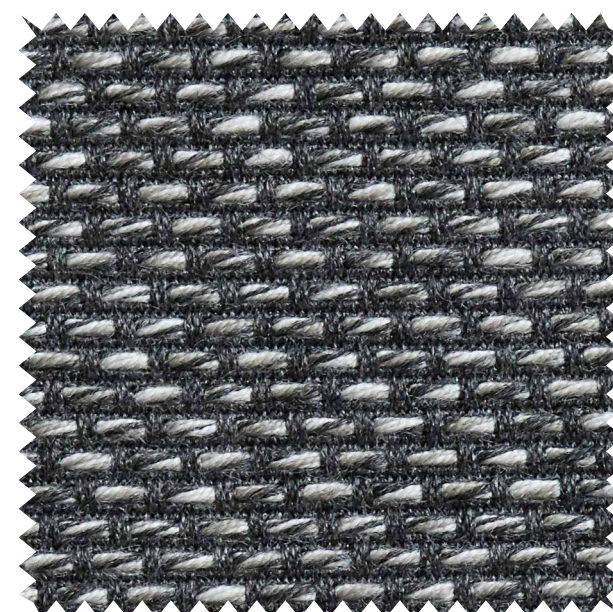

79 Light Grey

7921 Light Blue

92925 Peach

92915 Sand

92694 Taupe

97 Dark Grey

Tessuti  
Fabrics  
HAZE  
Cat.F

DOLCEFARNIENTE  
outdoor experience