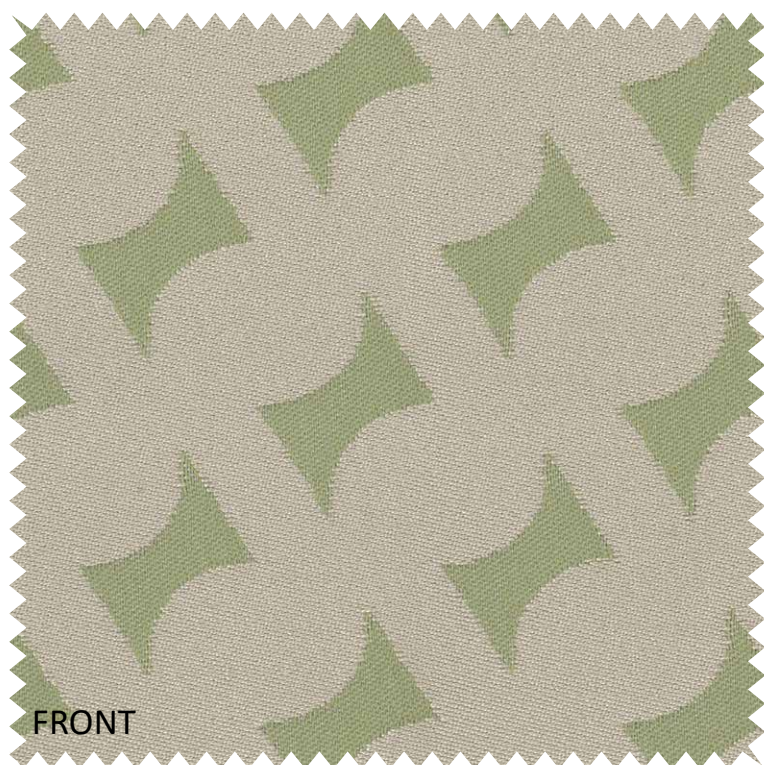

Tessuti
Fabrics
TIME
Cat.F

DOLCEFARNIENTE
outdoor experience

FRONT