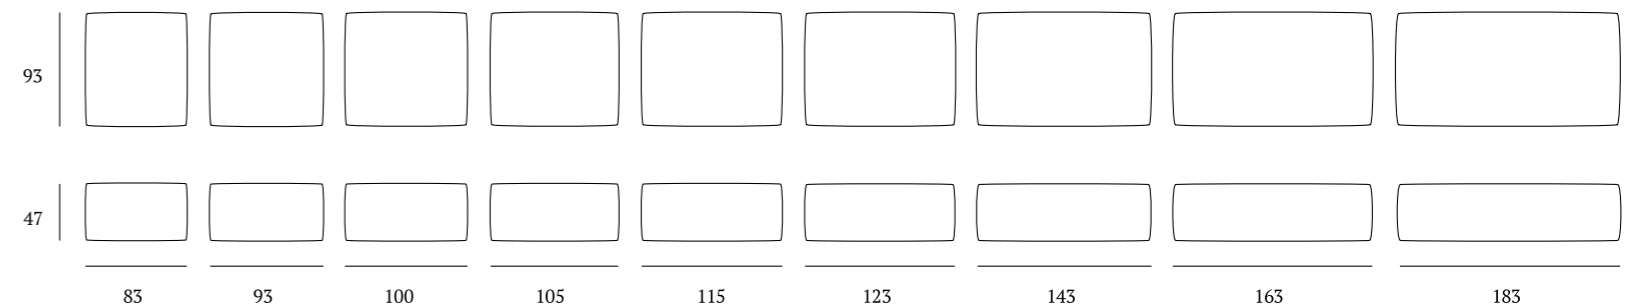

Pannelli Plain sp. 7 cm