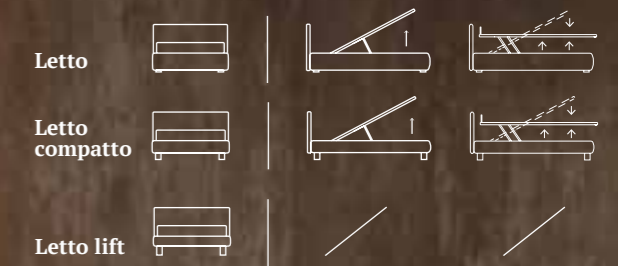

Letto Compatto
Piede Classic in legno colore naturale
Materasso e guanciali della linea Bside
Completo lenzuola colore 276
Tre cuscini decoro cm 40X40,
due cuscini decoro cm 60X30
Coperta Afrodite colore 1015
Plaid Morfeo colore 1200
Telo arredo

Compact bed
Classic feet in wood, natural
Bside mattress and pillows
Bedding set, colour 276
Three decorative cushions 40X40 cm,
two decorative cushions 60X30 cm
Afrodite cover, colour 1015
Morfeo blanket, colour 1200
Coverlet