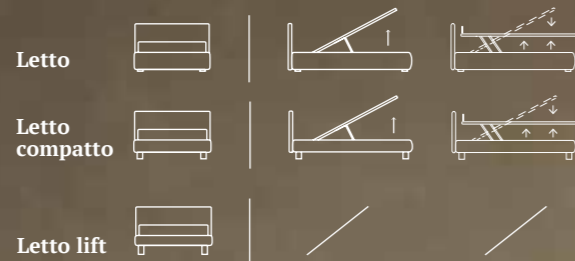

Lift bed
Bside mattress
Bedding set, colour 01
Two bolster cushions 80 cm, decorative cushion 55X45 cm with Line finish and buttons, decorative cushion 60X30 cm, decorative cushion 60X30 cm with Line finish and buttons, decorative cushion 40X40 cm with Line finish and button
Morfeo blanket, colour 4000, and Texture blanket, colour 4000