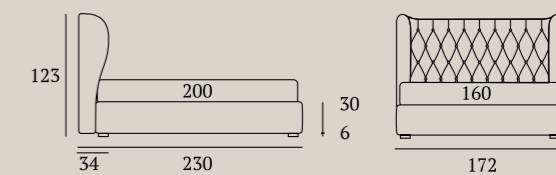

Bed  
Bside mattress and pillows  
Bedding set, colour 243  
Two bolster cushions 60 cm,  
decorative cushion 40X40 cm,  
decorative cushion 40X40 cm with fringe,  
decorative cushion 40X40 cm  
with Line finish and rosette  
Afrodite cover, colour 6010  
Morfeo blanket, colour 6100