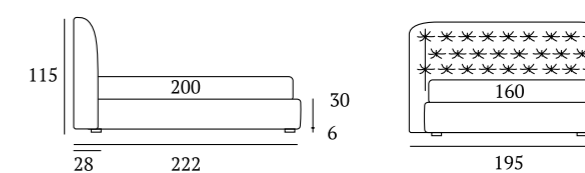

Linea avvolgente ed effetto pizzicato come interpretazione della migliore tradizione.

This embracing line and pinched effect reinterprets the best of tradition

Letto
Piede Circle in legno colore bianco
Materasso e guanciali della linea Bside
Completo lenzuola colore 01
Due cuscini decoro cm 60X30,
cuscino decoro cm 55X45 e
cuscino decoro cm 40X40
Plaid Morfeo colore 6100
Telo arredo

Bed
Circle feet in wood, white
Bside mattress and pillows
Bedding set, colour 01
Two decorative cushions 60X30 cm,
decorative cushion 55X45 cm and
decorative cushion 40X40 cm
Morfeo blanket, colour 6100
Coverlet