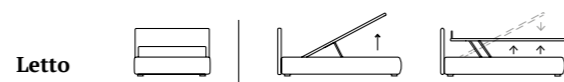

**Particolari accurati
che raccontano la
volontà di stupire e
sedurre attraverso
uno stile capace di
valorizzare ogni
tipologia di
ambiente.**

*Precise detailing that tells of a
desire to stun and seduce with
style capable of adding value to
any type of space.*