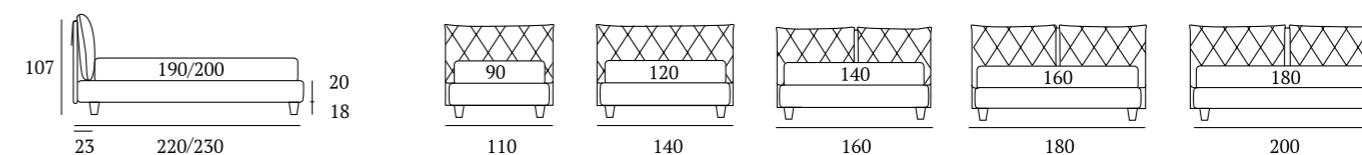

Soft Lift

DI SERIE:
Piede in legno **Conic** h cm 18, colore wengè

OPTIONAL:
Piedi in legno **Conic, Classic, Log** h cm 18, colori bianco, wengè, naturale
Piede in metallo **Peak** h cm 18, finiture cromo, bianco, manganese

AS STANDARD:
Conic wooden foot H 18 cm, colour: wenge

OPTIONALS:
Conic, Classic, Log wooden feet H 18 cm, colours: white, wenge, natural
Peak metal foot H 18 cm, finishes: chrome, white, manganese