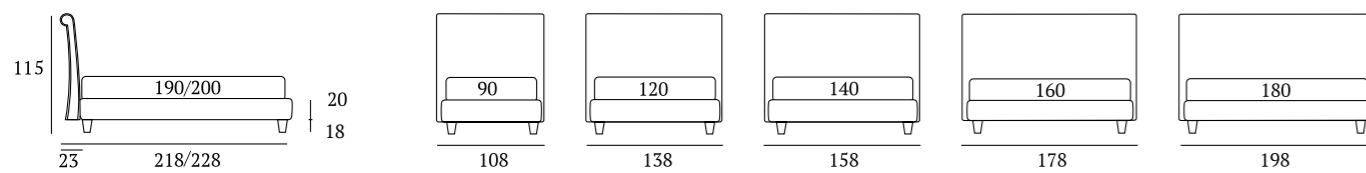

Novel Lift

DI SERIE:
Piede in legno **Conic** h cm 18, colore wengè

AS STANDARD:
Conic wooden foot H 18 cm, colour: wenge

OPTIONAL:
Piedi in legno **Conic, Classic, Log** h cm 18, colori bianco, wengè, naturale

OPTIONALS:
Conic, Classic, Log wooden feet H 18 cm, colours: white, wenge, natural