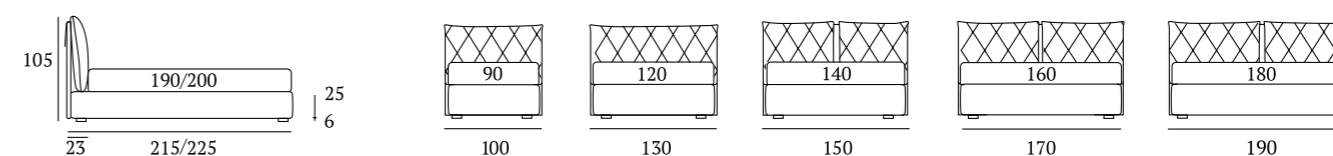

Soft Filo

DI SERIE:
Piede in legno **Circle** h cm 6, colore wengè

OPTIONAL:
Piede in legno **Circle** h cm 6-10, colori bianco, wengè, naturale
Piede in legno **Classic** h cm 10, colori bianco, wengè, naturale
Ruote **Carry**

AS STANDARD:
Circle wooden foot H 6 cm, colour: wenge

OPTIONALS:
Circle wooden foot H 6-10 cm, colours: white, wenge, natural
Classic wooden foot H 10 cm, colours: white, wenge, natural
Carry wheels