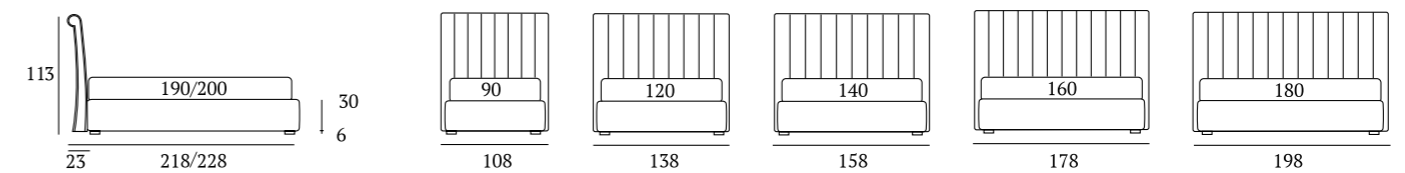

Novel Style

DI SERIE:
Piede in legno **Circle** h cm 6, colore wengè

AS STANDARD:
Circle wooden foot H 6 cm, colour: wenge

OPTIONAL:
Piede in legno **Circle** h cm 6-10, colori bianco, wengè, naturale
Piede in legno **Classic** h cm 10, colori bianco, wengè, naturale
Ruote **Carry**

OPTIONALS:
Circle wooden foot H 6-10 cm, colours: white, wenge, natural
Classic wooden foot H 10 cm, colours: white, wenge, natural
Carry wheels