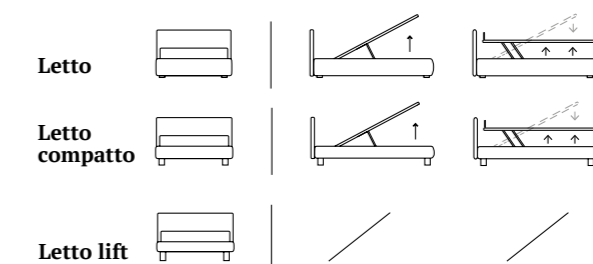

Letto
Piede Circle in legno colore bianco
Materasso e guanciali della linea Bside
Completo lenzuola colore 01
Cuscino decoro cm 40X40
Coperta Afrodite colore 6010

*Circle feet in wood, white
Bside mattress and pillows
Bedding set, colour 01
Decorative cushion 40X40 cm
Afrodite cover, colour 6010*