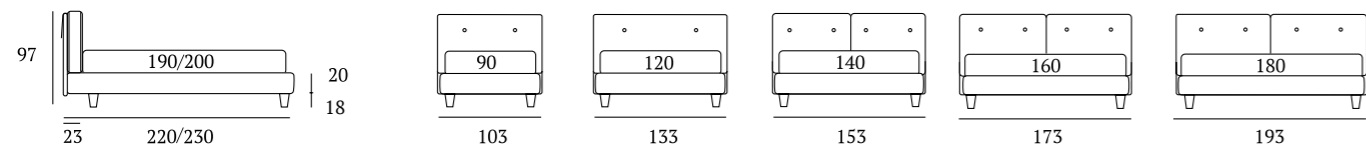

Nice Lift

DI SERIE:
Piede in legno **Conic** h cm 18, colore wengè

AS STANDARD:
Conic wooden foot H 18 cm, colour: wenge

OPTIONAL:
Piedi in legno **Conic, Classic** h cm 18, colori bianco, wengè, naturale
Piede in metallo **Glam** h cm 18, finiture cromo, bianco, manganese

OPTIONALS:
Conic, Classic wooden feet H 18 cm, colours: white, wenge, natural
Glam metal foot H 18 cm, finishes: chrome, white, manganese