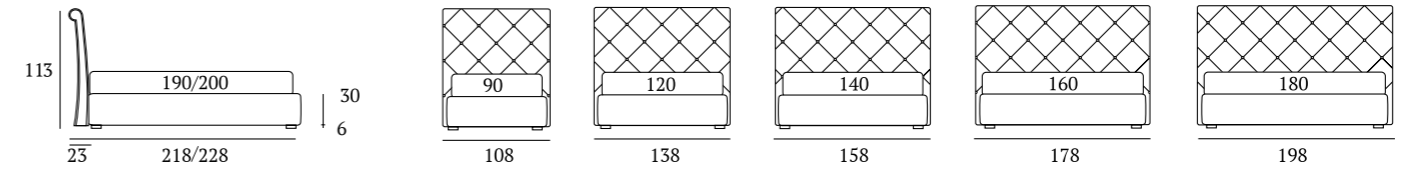

Novel Lux

DI SERIE:
Piede in legno **Circle** h cm 6, colore wengè

AS STANDARD:
Circle wooden foot H 6 cm, colour: wenge

OPTIONAL:
Piede in legno **Circle** h cm 6-10, colori bianco, wengè, naturale
Piede in legno **Classic** h cm 10, colori bianco, wengè, naturale
Ruote **Carry**

OPTIONALS:
Circle wooden foot H 6-10 cm, colours: white, wenge, natural
Classic wooden foot H 10 cm, colours: white, wenge, natural
Carry wheels