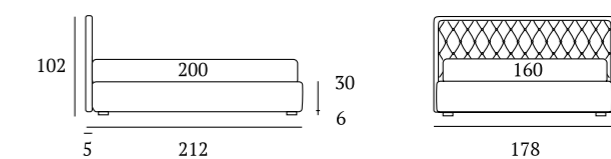

Letto
Piede Circle in legno colore bianco
Materasso e guanciali della linea Bside
Completo lenzuola colore 01
Cuscino decoro cm 40X40
Coperta Afrodite colore 6010

*Circle feet in wood, white
Bside mattress and pillows
Bedding set, colour 01
Decorative cushion 40X40 cm
Afrodite cover, colour 6010*