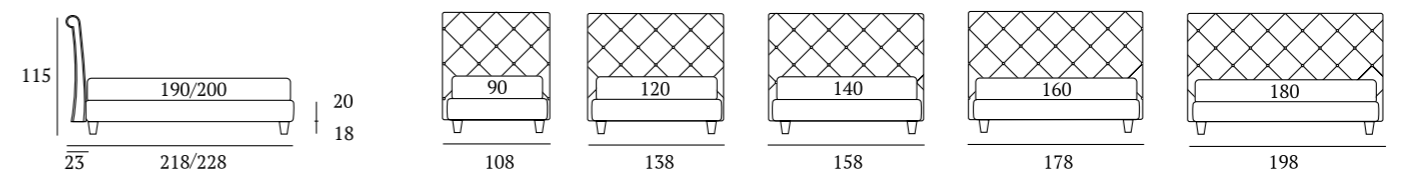

Novel Lux Lift

DI SERIE:
Piede in legno **Conic** h cm 18, colore wengè

AS STANDARD:
Conic wooden foot H 18 cm, colour: wenge

OPTIONAL:
Piedi in legno **Conic, Classic, Log** h cm 18, colori bianco, wengè, naturale

OPTIONALS:
Conic, Classic, Log wooden feet H 18 cm, colours: white, wenge, natural