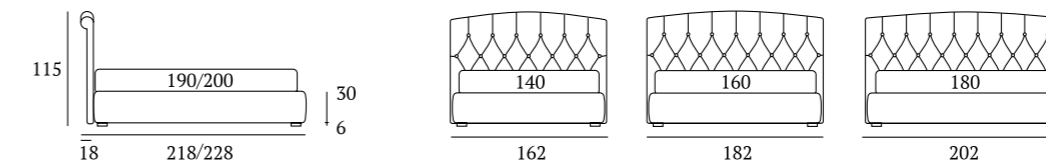

Informazioni tecniche

Technical Sheet

LETTI / BEDS
pag. 67

TIPOLOGIE PIEDI E RUOTE / FEET AND WHEELS
pag. 78

Dream

DI SERIE:
Piede in legno **Circle** h cm 6, colore wengè

OPTIONAL:
Piede in legno **Circle** h cm 6-10, colori bianco, wengè, naturale
Piede in legno **Classic** h cm 10, colori bianco, wengè, naturale

AS STANDARD:
Circle wooden foot H 6 cm, colour: wenge

OPTIONALS:
Circle wooden foot H 6-10 cm, colours: white, wenge, natural
Classic wooden foot H 10 cm, colours: white, wenge, natural