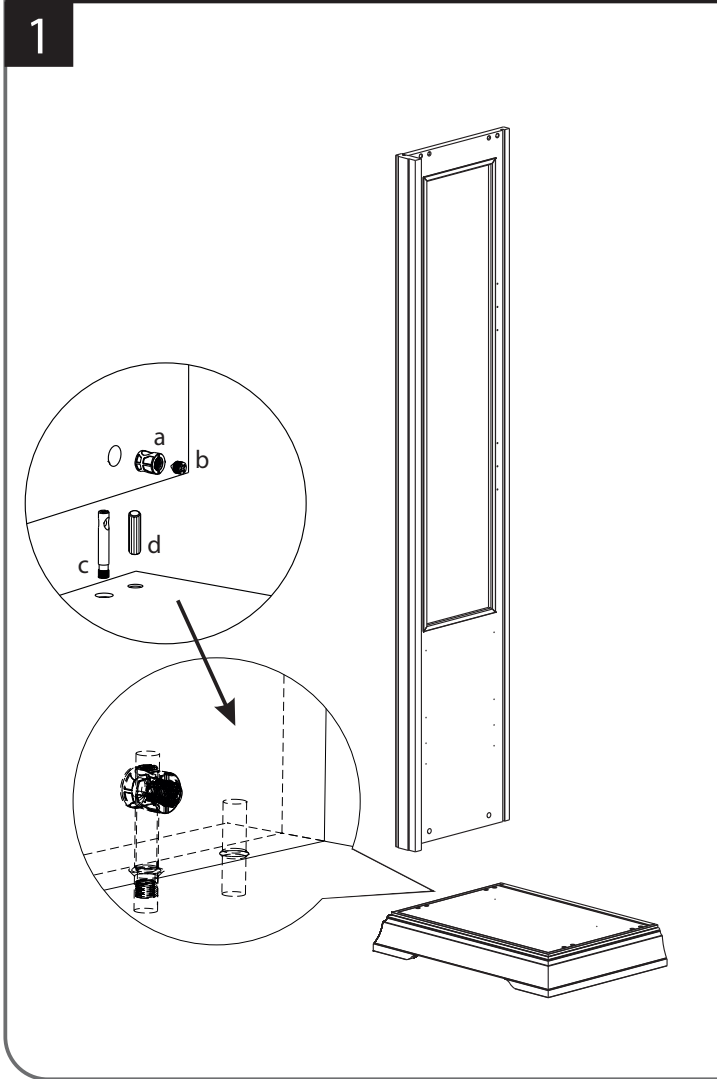

TREVISO-DAY

1 DOOR VITRINE
CILIEGIO - FRASSINO

a x 8 	b x 8 	c x 8
d x 8 	e x 8 with screw ø4x20 	f x 8
g x 8 	h x 16 ø4x20 20mm 	m x 4
n x 8 ø3,5x16 16mm 	p x 2 	q x 4 ø3x20 20mm

ITALIER

3

IMPERATIVE
BEFORE FIXING THE BACK PANEL
FIX THE WOOD SHELVES

<p>1</p> <p>20mm</p>	<p>2</p>
----------------------	----------

ADJUSTMENTS