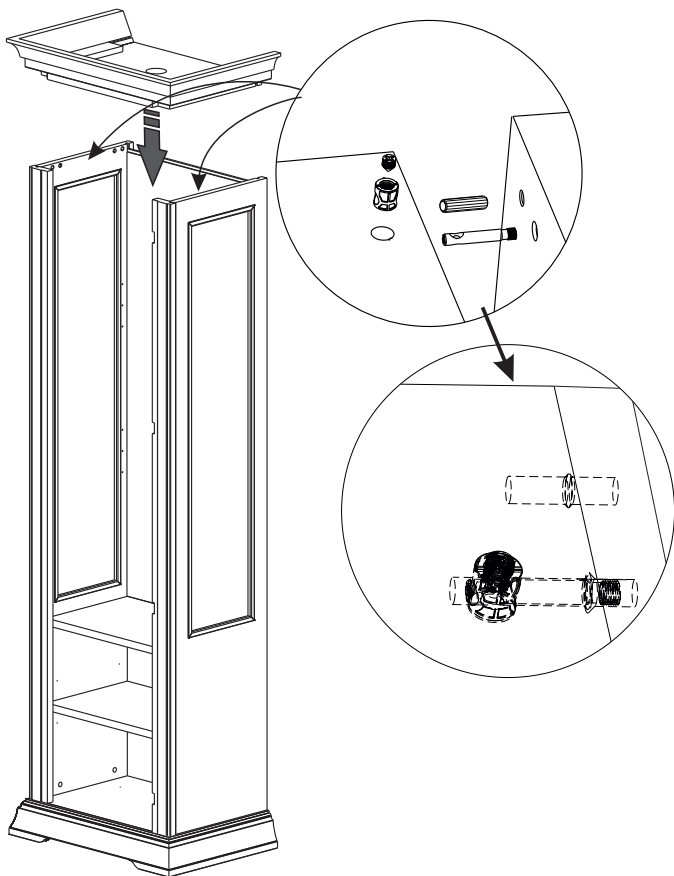

3

IMPERATIVE
BEFORE FIXING THE BACK PANEL
FIX THE WOOD SHELVES

4

5

6