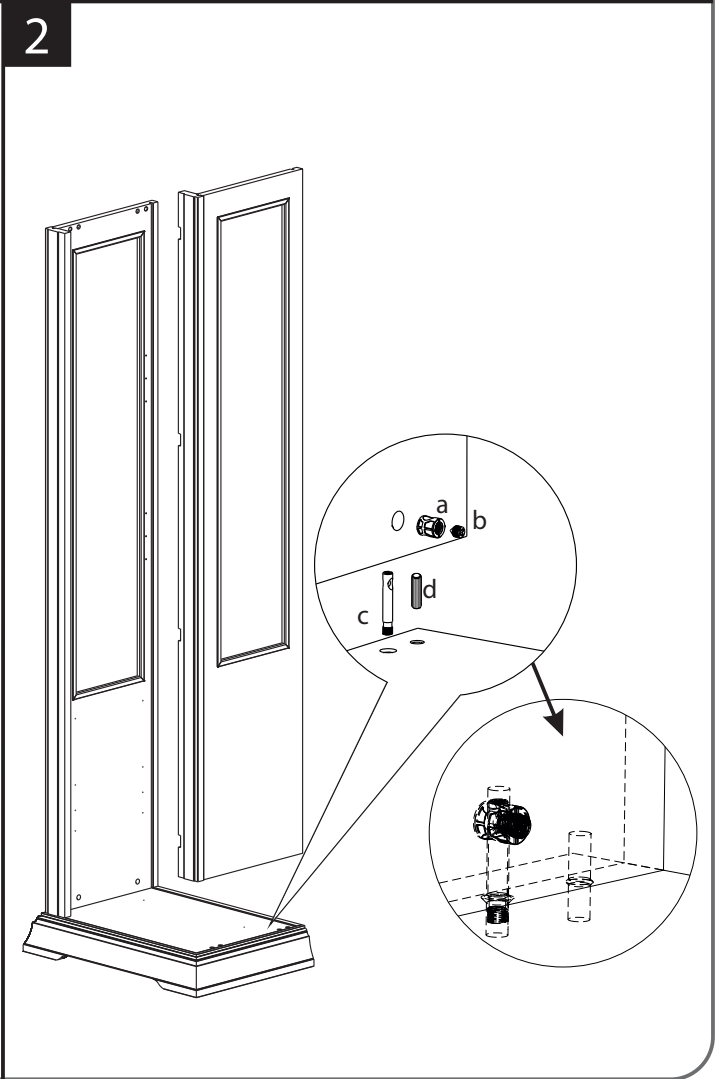

TREVISO-DAY

1 DOOR VITRINE
CILIEGIO - FRASSINO

a x 8 	b x 8 	c x 8
d x 8 	e x 8 with screw ø4x20 	f x 8
g x 8 	h x 16 ø4x20 20mm 	m x 4
n x 8 ø3,5x16 16mm 	p x 2 	q x 4 ø3x20 20mm

ITALIER

3

IMPERATIVE
BEFORE FIXING THE BACK PANEL
FIX THE WOOD SHELVES