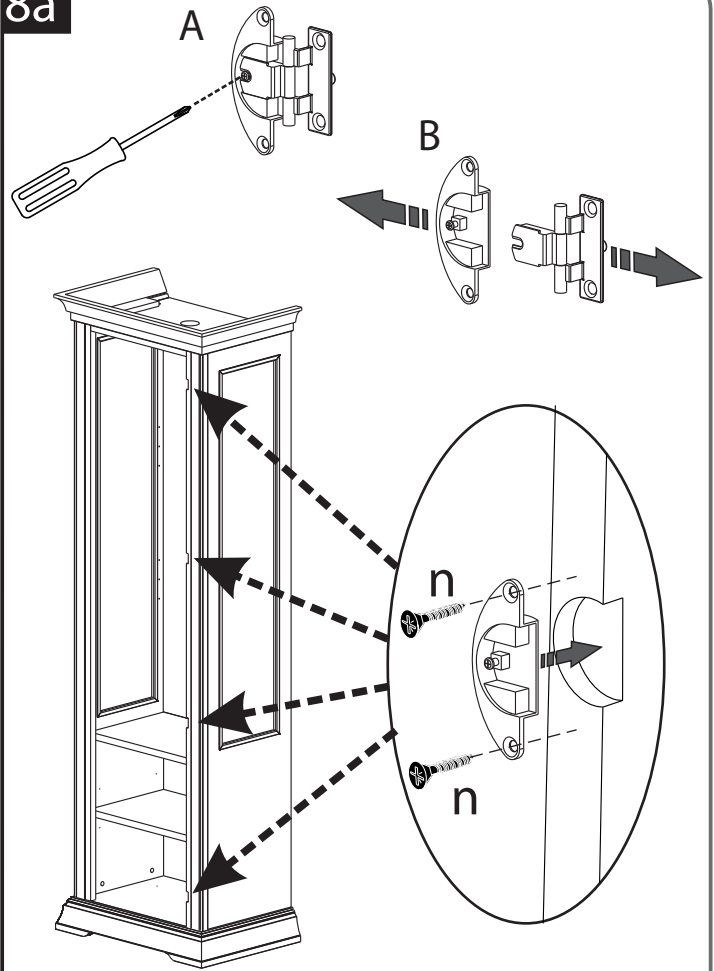

TREVISO-DAY

1 DOOR VITRINE
CILIEGIO - FRASSINO

a x 8 	b x 8 	c x 8
d x 8 	e x 8 with screw ø4x20 	f x 8
g x 8 	h x 16 ø4x20 20mm 	m x 4
n x 8 ø3,5x16 16mm 	p x 2 	q x 4 ø3x20 20mm

ITALIER

3

IMPERATIVE
BEFORE FIXING THE BACK PANEL
FIX THE WOOD SHELVES

4

5

6

7

8a

8b

9

!! WARNING !!

<p>1</p> <p>20mm</p>	<p>2</p>
----------------------	----------

ADJUSTMENTS