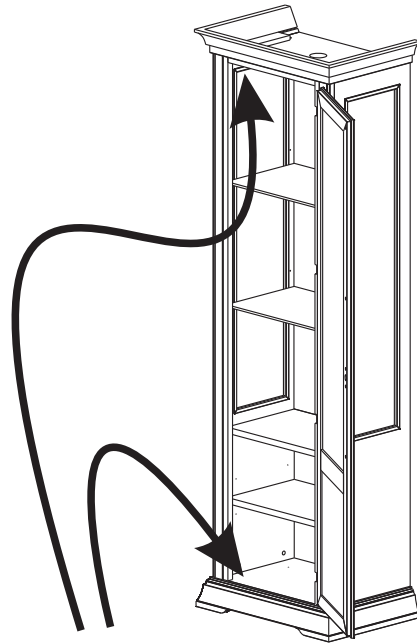

TREVISO-DAY

1 DOOR VITRINE
CILIEGIO - FRASSINO

a x 8 	b x 8 	c x 8
d x 8 	e x 8 with screw ø4x20 	f x 8
g x 8 	h x 16 ø4x20 20mm 	m x 4
n x 8 ø3,5x16 16mm 	p x 2 	q x 4 ø3x20 20mm

ITALIER

3

IMPERATIVE
BEFORE FIXING THE BACK PANEL
FIX THE WOOD SHELVES

4

5

6

7

8a

8b

9

!! WARNING !!

<p>1</p> <p>20mm</p>	<p>2</p>
----------------------	----------

ADJUSTMENTS