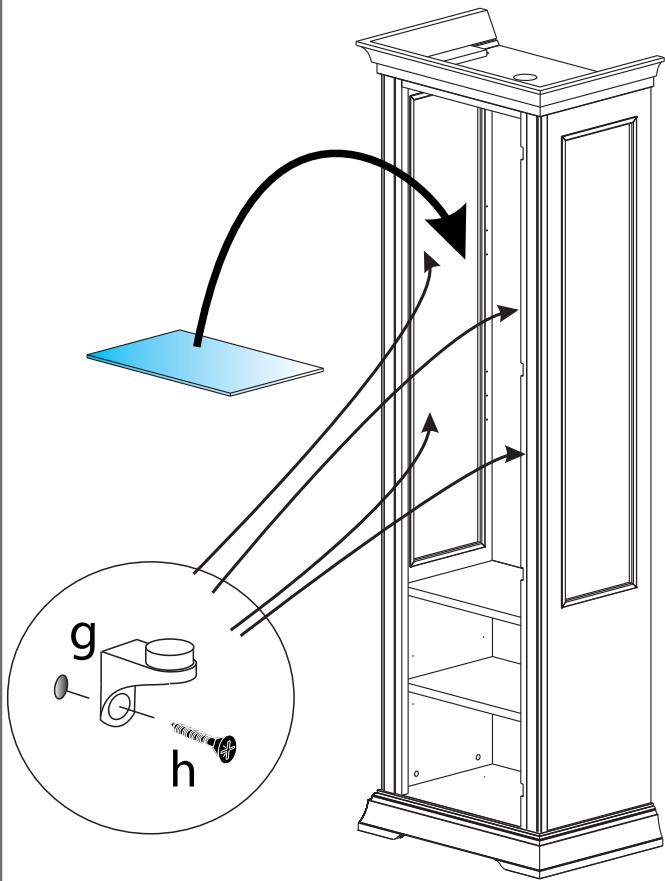

TREVISO-DAY

1 DOOR VITRINE
CILIEGIO - FRASSINO

a x 8 	b x 8 	c x 8
d x 8 	e x 8 with screw ø4x20 	f x 8
g x 8 	h x 16 ø4x20 20mm 	m x 4
n x 8 ø3,5x16 16mm 	p x 2 	q x 4 ø3x20 20mm

ITALIER

3

IMPERATIVE
BEFORE FIXING THE BACK PANEL
FIX THE WOOD SHELVES

4

5

6

7

8a

8b

9

!! WARNING !!

<p>1</p> <p>20mm</p>	<p>2</p>
----------------------	----------

ADJUSTMENTS