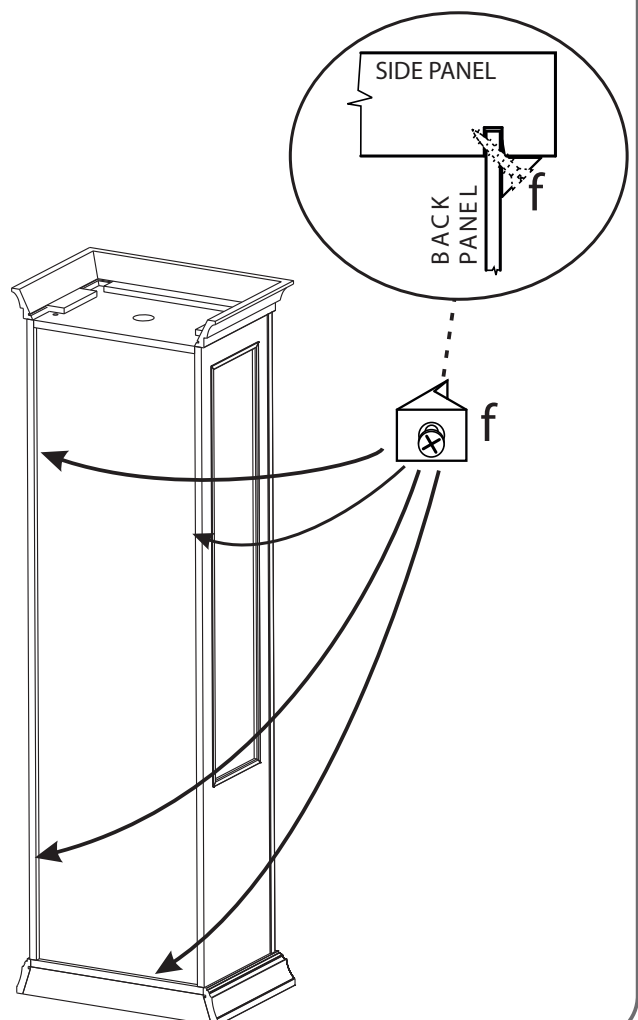

TREVISO-DAY

1 DOOR VITRINE
CILIEGIO - FRASSINO

a x 8 	b x 8 	c x 8
d x 8 	e x 8 with screw ø4x20 	f x 8
g x 8 	h x 16 ø4x20 20mm 	m x 4
n x 8 ø3,5x16 16mm 	p x 2 	q x 4 ø3x20 20mm

ITALIER

3

IMPERATIVE
BEFORE FIXING THE BACK PANEL
FIX THE WOOD SHELVES

4

5

6

7

8a

8b

9

!! WARNING !!

<p>1</p> <p>20mm</p>	<p>2</p>
----------------------	----------

ADJUSTMENTS