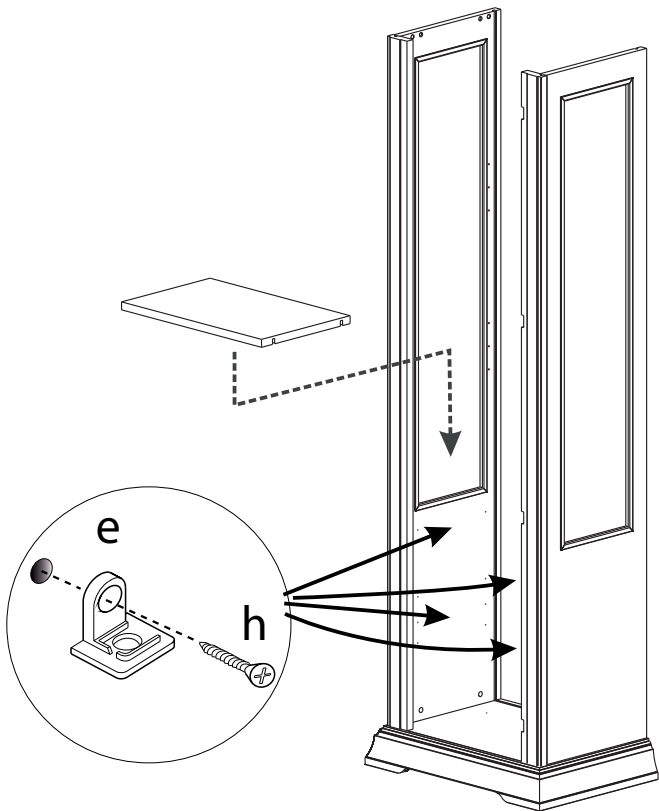

TREVISO-DAY

1 DOOR VITRINE
CILIEGIO - FRASSINO

a x 8 	b x 8 	c x 8
d x 8 	e x 8 with screw ø4x20 	f x 8
g x 8 	h x 16 ø4x20 20mm 	m x 4
n x 8 ø3,5x16 16mm 	p x 2 	q x 4 ø3x20 20mm

ITALIER

3

IMPERATIVE
BEFORE FIXING THE BACK PANEL
FIX THE WOOD SHELVES

<p>1</p> <p>20mm</p>	<p>2</p>
----------------------	----------

ADJUSTMENTS