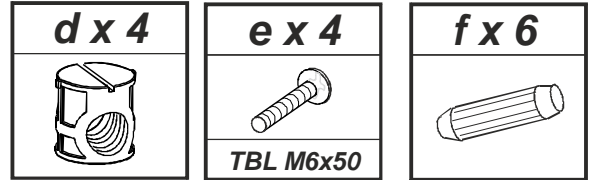

TORRIANI TOILETTE MAXI

BOX **1**

BOX **2**

A pull the pin to extract the drawer

3

4

- Ⓐ push the pin to fix the rail
- Ⓑ Turn it to adjust the drawer