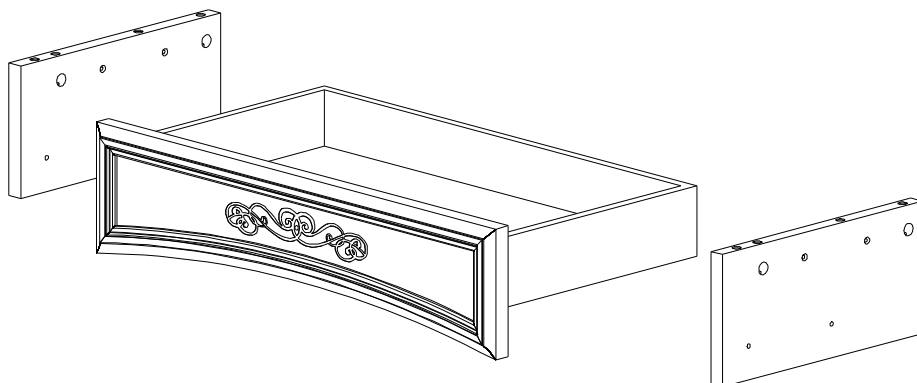

camelgroup®

Made in Italy

ITALIER

TORRIANI TOILETTE CASSETTO CENTRALE

- ☐ NOCE
- ☐ AVORIO

Ⓐ pull the pin to extract the drawer

2

metal plate
(only for toilette
cod.: 128TOI.03NO)

3**4****5**

- Ⓐ push the pin to fix the rail
- Ⓑ Turn it to adjust the drawer