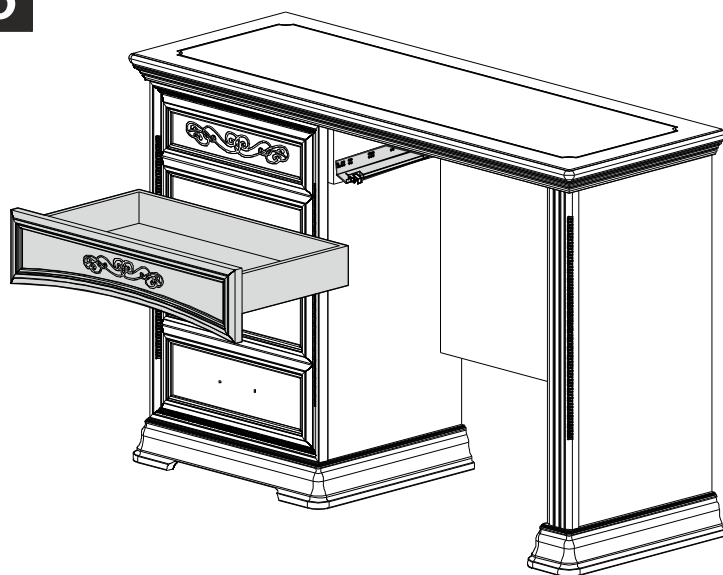

camelgroup®

Made in Italy

ITALIER

TORRIANI TOILETTE CASSETTO CENTRALE

- ☐ NOCE
- ☐ AVORIO

Ⓐ pull the pin to extract the drawer

2

metal plate
(only for toilette
cod.: 128TOI.03NO)

3**4****5**

- Ⓐ push the pin to fix the rail
- Ⓑ Turn it to adjust the drawer