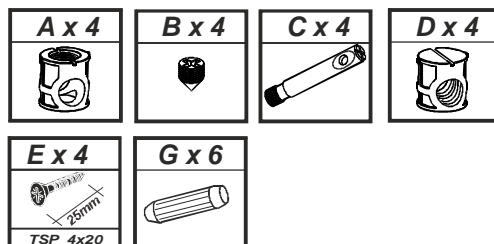

camelgroup®

Made in Italy

ITALIER

TORRIANI TOILETTE CASSETTO CENTRALE

- ☐ NOCE
- ☐ AVORIO

Ⓐ pull the pin to extract the drawer

2

metal plate
(only for toilette
cod.: 128TOI.03NO)

3**4****5**

- Ⓐ push the pin to fix the rail
- Ⓑ Turn it to adjust the drawer