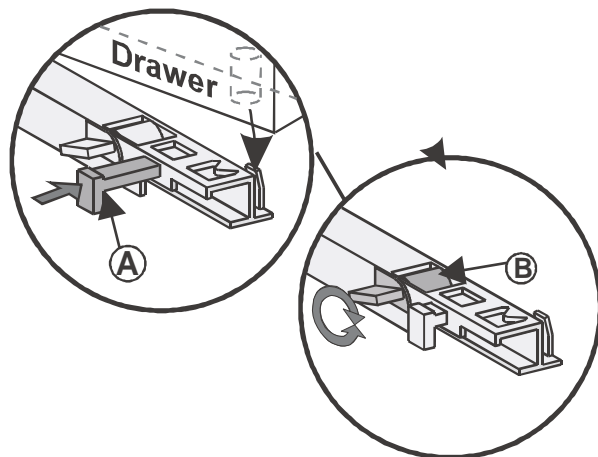

camelgroup®

Made in Italy

ITALIER

TORRIANI TOILETTE CASSETTO CENTRALE

- ☐ NOCE
- ☐ AVORIO

Ⓐ pull the pin to extract the drawer

2

metal plate
(only for toilette
cod.: 128TOI.03NO)

3**4****5**

- Ⓐ push the pin to fix the rail
- Ⓑ Turn it to adjust the drawer