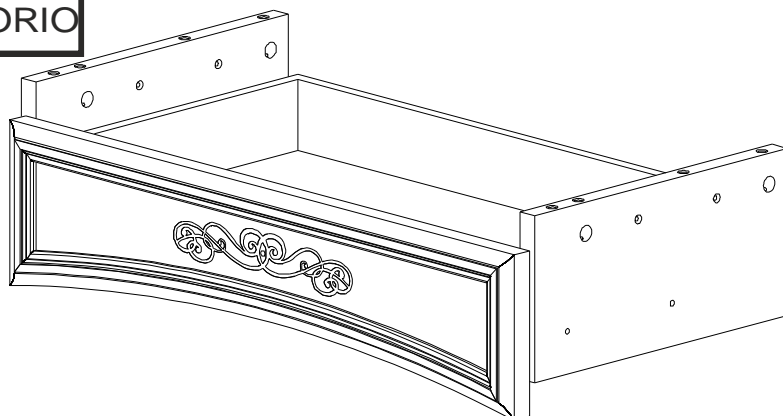

camelgroup®

Made in Italy

ITALIER

TORRIANI TOILETTE CASSETTO CENTRALE

- ☐ NOCE
- ☐ AVORIO

Ⓐ pull the pin to extract the drawer

2

metal plate
(only for toilette
cod.: 128TOI.03NO)

3**4****5**

- Ⓐ push the pin to fix the rail
- Ⓑ Turn it to adjust the drawer