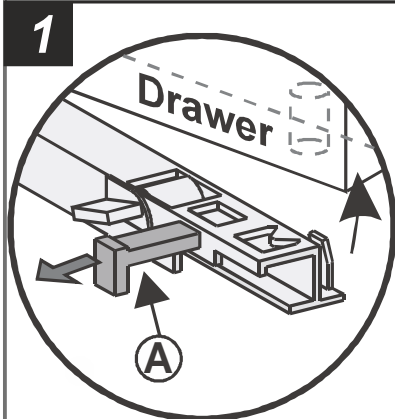

camelgroup®

Made in Italy

ITALIER

TORRIANI TOILETTE CASSETTO CENTRALE

- ☐ NOCE
- ☐ AVORIO

Ⓐ pull the pin to extract the drawer

2

metal plate
(only for toilette
cod.: 128TOI.03NO)

3**4****5**

- Ⓐ push the pin to fix the rail
- Ⓑ Turn it to adjust the drawer