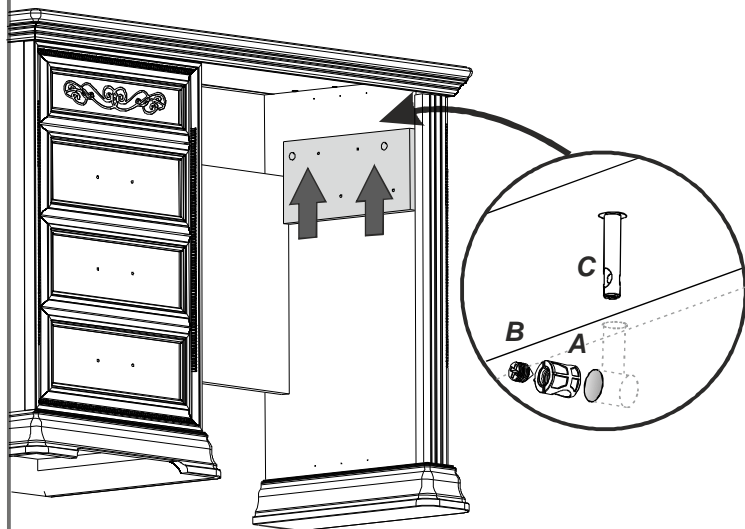

camelgroup®

Made in Italy

ITALIER

TORRIANI TOILETTE CASSETTO CENTRALE

- ☐ NOCE
- ☐ AVORIO

Ⓐ pull the pin to extract the drawer

2

metal plate
(only for toilette
cod.: 128TOI.03NO)

3**4****5**

- Ⓐ push the pin to fix the rail
- Ⓑ Turn it to adjust the drawer