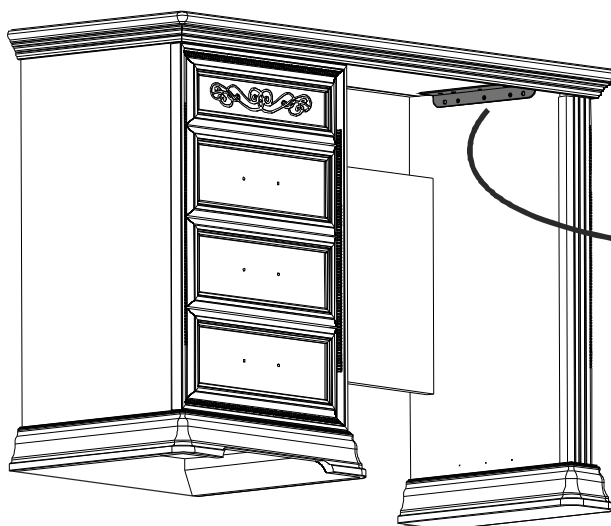

camelgroup®

Made in Italy

ITALIER

TORRIANI TOILETTE CASSETTO CENTRALE

- ☐ NOCE
- ☐ AVORIO

Ⓐ pull the pin to extract the drawer

2

metal plate
(only for toilette
cod.: 128TOI.03NO)

3**4****5**

- Ⓐ push the pin to fix the rail
- Ⓑ Turn it to adjust the drawer