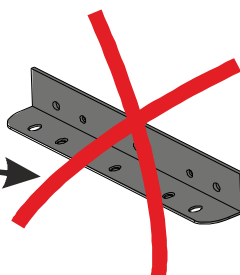

camelgroup®

Made in Italy

ITALIER

TORRIANI TOILETTE CASSETTO CENTRALE

- ☐ NOCE
- ☐ AVORIO

Ⓐ pull the pin to extract the drawer

2

metal plate
(only for toilette
cod.: 128TOI.03NO)

3**4****5**

- Ⓐ push the pin to fix the rail
- Ⓑ Turn it to adjust the drawer