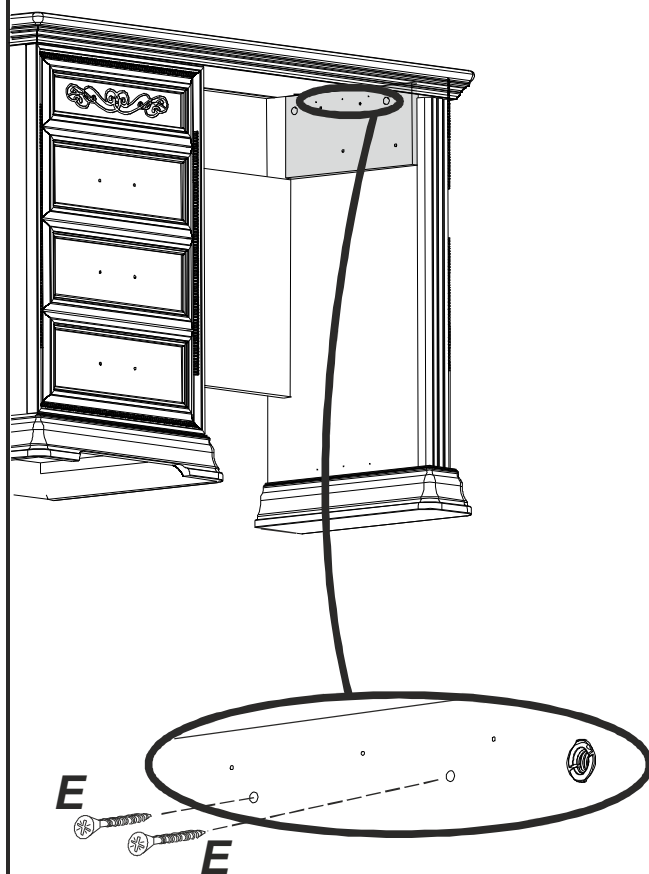

camelgroup®

Made in Italy

ITALIER

TORRIANI TOILETTE CASSETTO CENTRALE

- ☐ NOCE
- ☐ AVORIO

Ⓐ pull the pin to extract the drawer

2

metal plate
(only for toilette
cod.: 128TOI.03NO)

3**4****5**

- Ⓐ push the pin to fix the rail
- Ⓑ Turn it to adjust the drawer