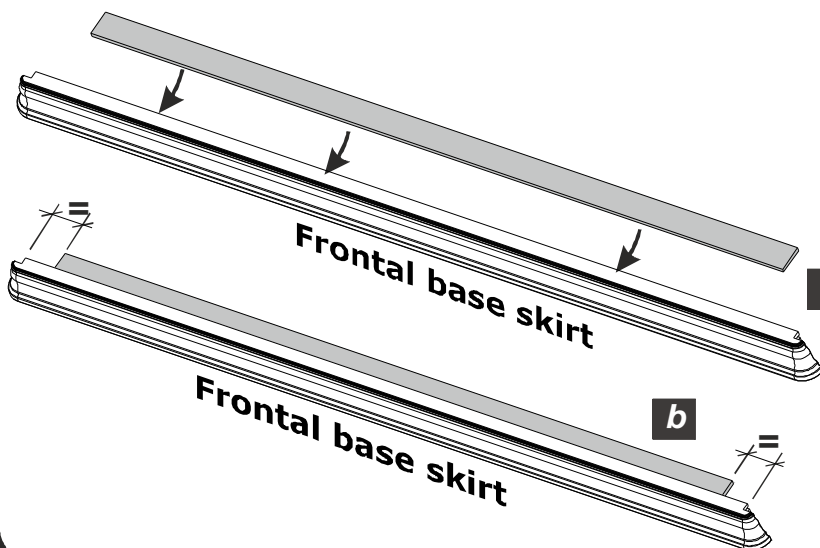

- NOCE
- AVORIO

A	B	C
TSP 3,5 x30		TSP 3,5x16

ONLY FOR ART. CODE:

- 128AR2.01**08
- 128AR3.01**01
- 128AR4.01**01
- 128AR5.01**01
- 128AR6.01**01

ONLY FOR ART. CODE:
128AR0.01**01