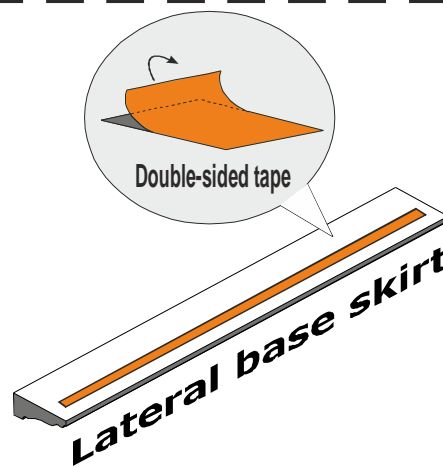

- NOCE
- AVORIO

A	B	C
TSP 3,5 x30		TSP 3,5x16

ONLY FOR ART. CODE:

- 128AR2.01**08
- 128AR3.01**01
- 128AR4.01**01
- 128AR5.01**01
- 128AR6.01**01

ONLY FOR ART. CODE:
128AR0.01**01