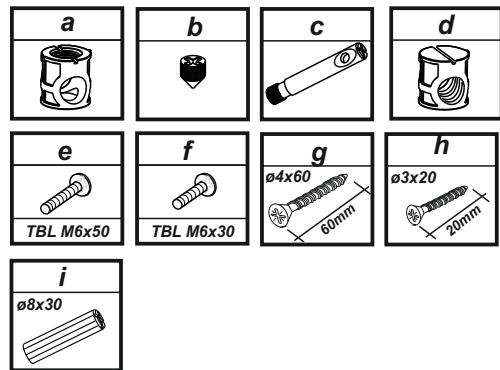

# SIENA SCRITTOIO 3 CASSETTI

4

5

6

7

8

- Ⓐ push the pin to fix the rail
- Ⓑ Turn it to adjust the drawer