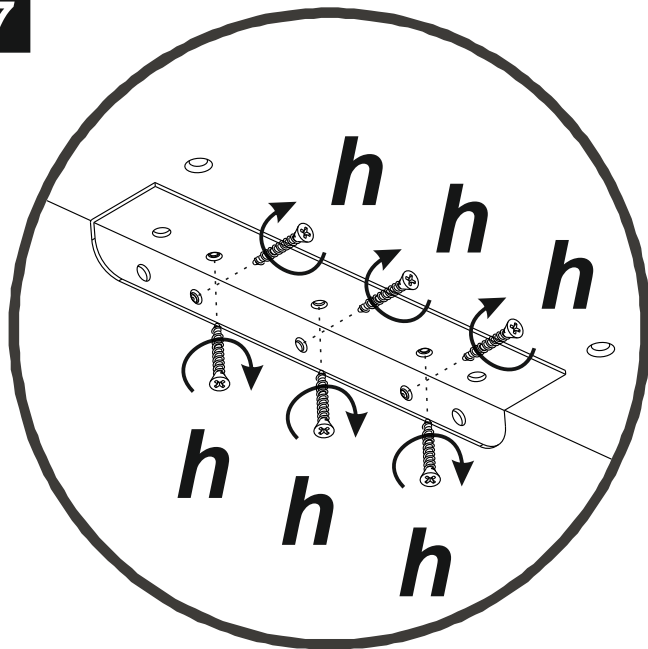

# SIENA SCRITTOIO 3 CASSETTI

4

5

6

7

8

- Ⓐ push the pin to fix the rail
- Ⓑ Turn it to adjust the drawer