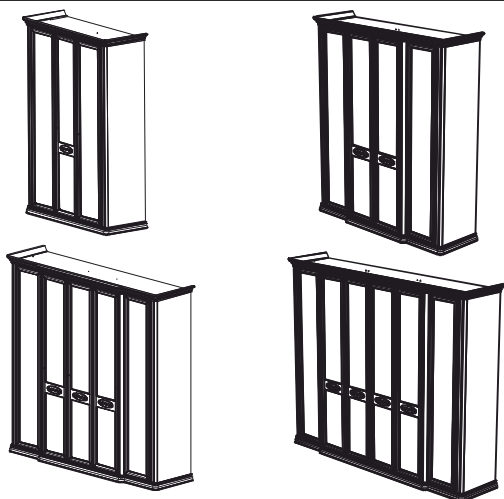

camelgroup®

Made In Italy

ITALIER

SIENA

ARMADI BATTENTI 2/A 3/A 4/A 5/A 6/A

Please read this sheet prior to assembly to familiarise yourself with the various stages of construction. Do not destroy any packaging until you are certain that you have all the necessary parts for the assembly.

a 	b 	c 	d 	e 	f TBL M6x40	g
h ш3x20 20mm	i* TBL M6x50 50mm	l 	m 	n 	o ш4x20 20mm	p ш3,5x15 15mm
q 	r SMOOVE	* option				

ONLY FOR 3 DOOR WARDROBE

только для 3-ех дв шкафа

IMPORTANT:
Larger holes must be in this position
Большие отверстия должны быть в этом месте