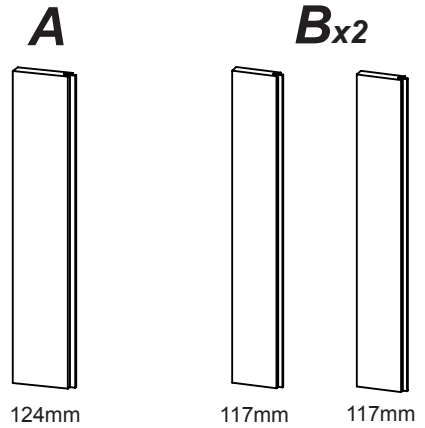

# SIENA

armadi

6 Doors code: 112AR6\*

- 3 Doors code: 112AR3\*
- 4 Doors code: 112AR4\*
- 5 Doors code: 112AR5\*
- 6 Doors code: 112AR6\*

- 2 Doors code: 112AR2\*