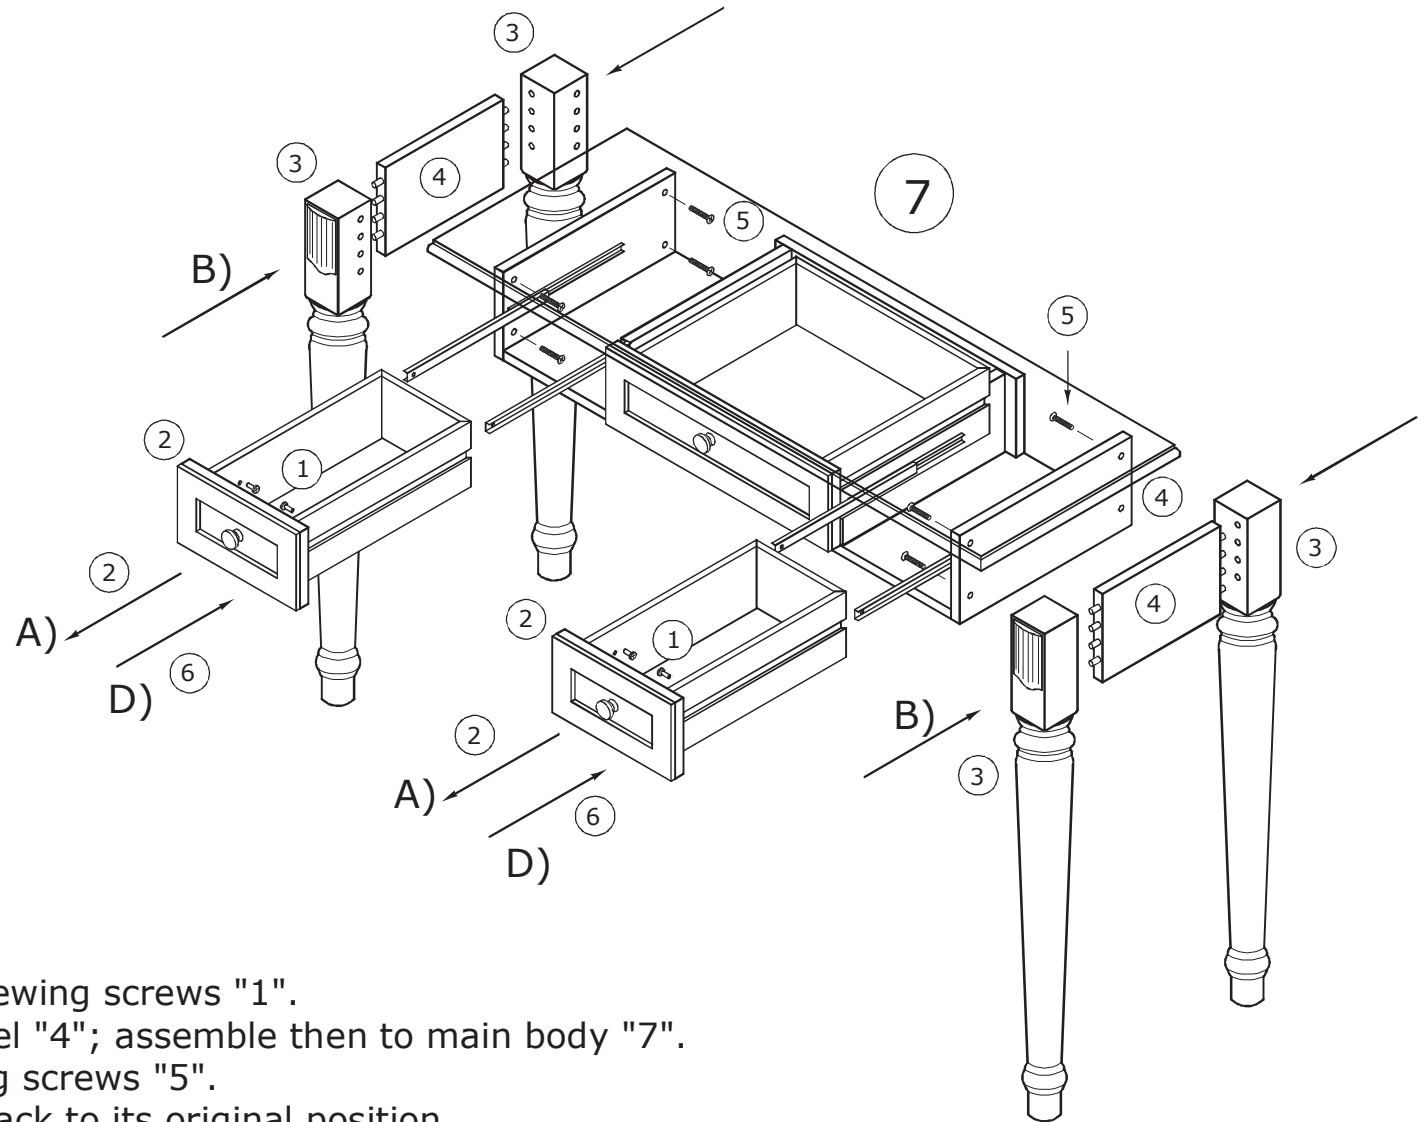

camelgroup®

Made in Italy

ITALIER

www.italier.cz | info@italier.cz | +420 774 431 196

NOSTALGIA BIANCO ANTICO

Scrivania CO 085TOI.02BA01

ASSEMBLING INSTRUCTION

- Pull out side drawers "2" by unscrewing screws "1".
- Join legs "3" with joining side panel "4"; assemble then to main body "7".
- Fix the two structures with joining screws "5".
- Insert drawers fixing screws "1" back to its original position.