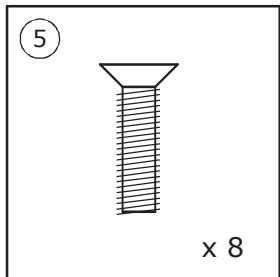

camelgroup®

Made in Italy

ITALIER

www.italier.cz | info@italier.cz | +420 774 431 196

NOSTALGIA BIANCO ANTICO

Scrivania CO 085TOI.02BA01

ASSEMBLING INSTRUCTION

- Pull out side drawers "2" by unscrewing screws "1".
- Join legs "3" with joining side panel "4"; assemble then to main body "7".
- Fix the two structures with joining screws "5".
- Insert drawers fixing screws "1" back to its original position.