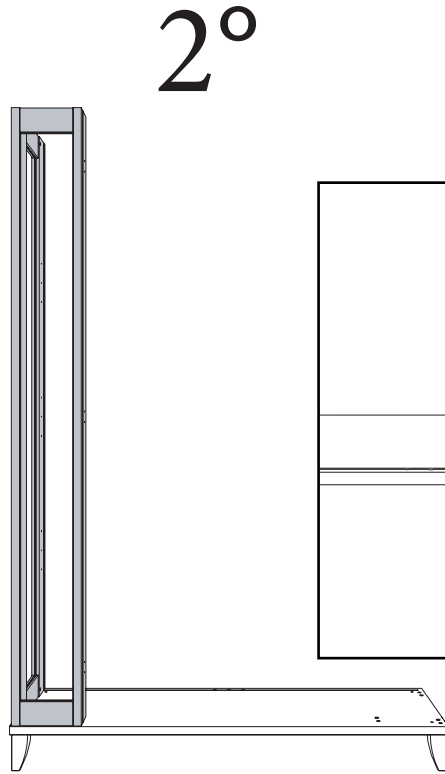

GIOTTO

CRISTALLIERA 2 AV CURIO CABINET

| | | | |
|---------------------------------|-----------------------------|---|-----------------------------|
| a (x4) SF157CMN.006BA | b (x4) TBL 6MAX40 | c (x15) MPARVV012 | d (x2) |
| e (x2) | g (x2) MPM16101 | i (x1-2) MPXPZO98 | j (x6) col. 17 |
| k (x6) H. 4 | o (x24) MPXVAR37 | p (x1) MPXFER52 | q (x2) TSP 3.5X16 |
| t (x4) MPXFER04 | u (x43) TSP 4 X18 | w (x1) camelgroup MPDXXX18 | y (x5) MPXVAR19 |
| z (x1) | | | |

1

2

3

4

please, do not screw it all in immediately but little by little in sequence!

5

YES

YES

NO

6

please, do not screw it all in immediately but little by little in sequence!

7

1°

2°

3°

1°