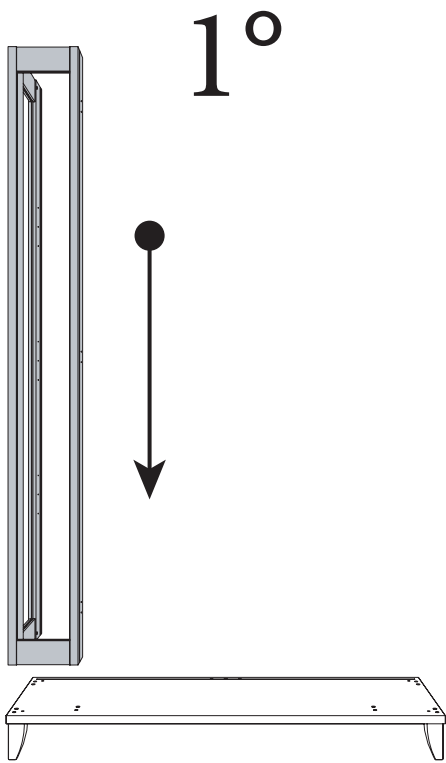

GIOTTO

CRISTALLIERA 2 AV CURIO CABINET

| | | | |
|---------------------------------|-----------------------------|---|-----------------------------|
| a (x4) SF157CMN.006BA | b (x4) TBL 6MAX40 | c (x15) MPARVV012 | d (x2) |
| e (x2) | g (x2) MPM16101 | i (x1-2) MPXPZO98 | j (x6) col. 17 |
| k (x6) H. 4 | o (x24) MPXVAR37 | p (x1) MPXFER52 | q (x2) TSP 3.5X16 |
| t (x4) MPXFER04 | u (x43) TSP 4 X18 | w (x1) camelgroup MPDXXX18 | y (x5) MPXVAR19 |
| z (x1) | | | |

1

2

3

4

please, do not screw it all in immediately but little by little in sequence!

5

YES

YES

NO

6

please, do not screw it all in immediately but little by little in sequence!

7

1°

2°

3°

1°