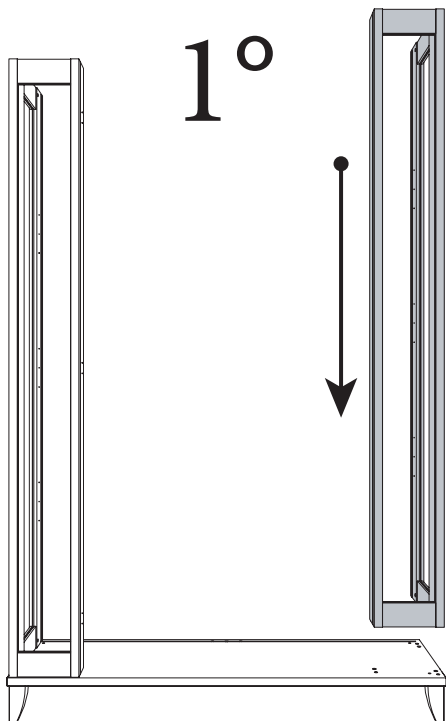

GIOTTO

CRISTALLIERA 2 AV CURIO CABINET

| | | | |
|---------------------------------|-----------------------------|---|-----------------------------|
| a (x4) SF157CMN.006BA | b (x4) TBL 6MAX40 | c (x15) MPARVV012 | d (x2) |
| e (x2) | g (x2) MPM16101 | i (x1-2) MPXPZO98 | j (x6) col. 17 |
| k (x6) H. 4 | o (x24) MPXVAR37 | p (x1) MPXFER52 | q (x2) TSP 3.5X16 |
| t (x4) MPXFER04 | u (x43) TSP 4 X18 | w (x1) camelgroup MPDXXX18 | y (x5) MPXVAR19 |
| z (x1) | | | |

1

2

3

4

please, do not screw it all in immediately but little by little in sequence!

5

YES

YES

NO

6

please, do not screw it all in immediately but little by little in sequence!

7

1°

2°

3°

1°