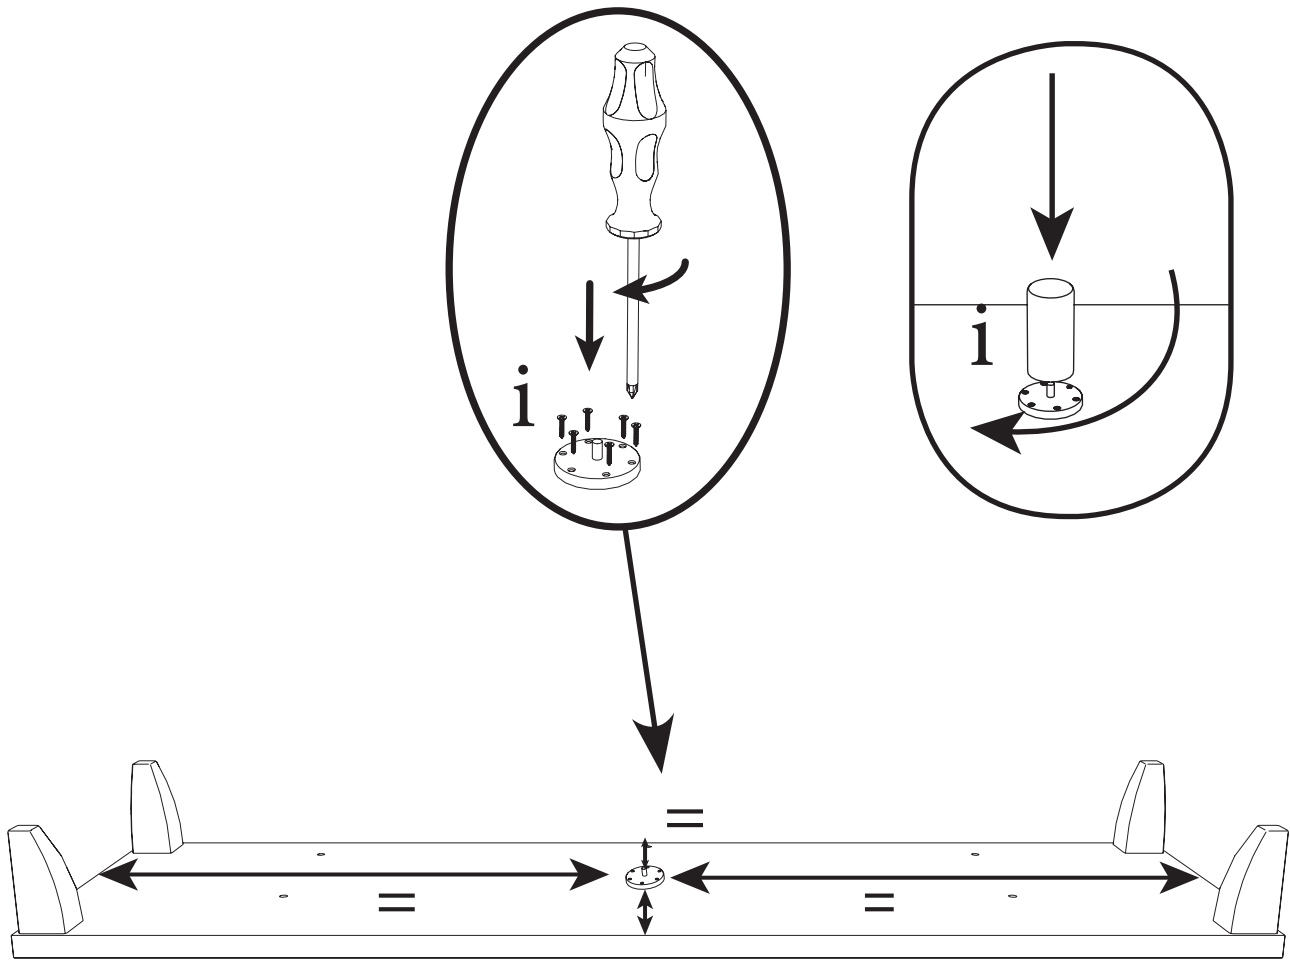

GIOTTO

CRISTALLIERA 2 AV CURIO CABINET

| | | | |
|---------------------------------|-----------------------------|---|-----------------------------|
| a (x4) SF157CMN.006BA | b (x4) TBL 6MAX40 | c (x15) MPARVV012 | d (x2) |
| e (x2) | g (x2) MPM16101 | i (x1-2) MPXPZO98 | j (x6) col. 17 |
| k (x6) H. 4 | o (x24) MPXVAR37 | p (x1) MPXFER52 | q (x2) TSP 3.5X16 |
| t (x4) MPXFER04 | u (x43) TSP 4 X18 | w (x1) camelgroup MPDXXX18 | y (x5) MPXVAR19 |
| z (x1) | | | |

1

2

3

4

please, do not screw it all in immediately but little by little in sequence!

5

YES

YES

NO

6

please, do not screw it all in immediately but little by little in sequence!

7

1°

2°

3°

1°