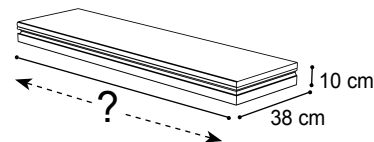

PEDANE a terra - FLOOR STEPS