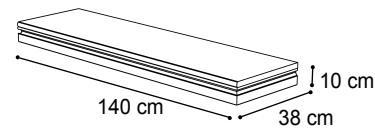

PEDANE a terra - FLOOR STEPS