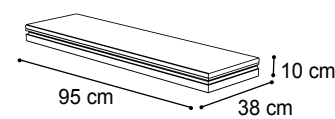

PEDANE a terra - FLOOR STEPS