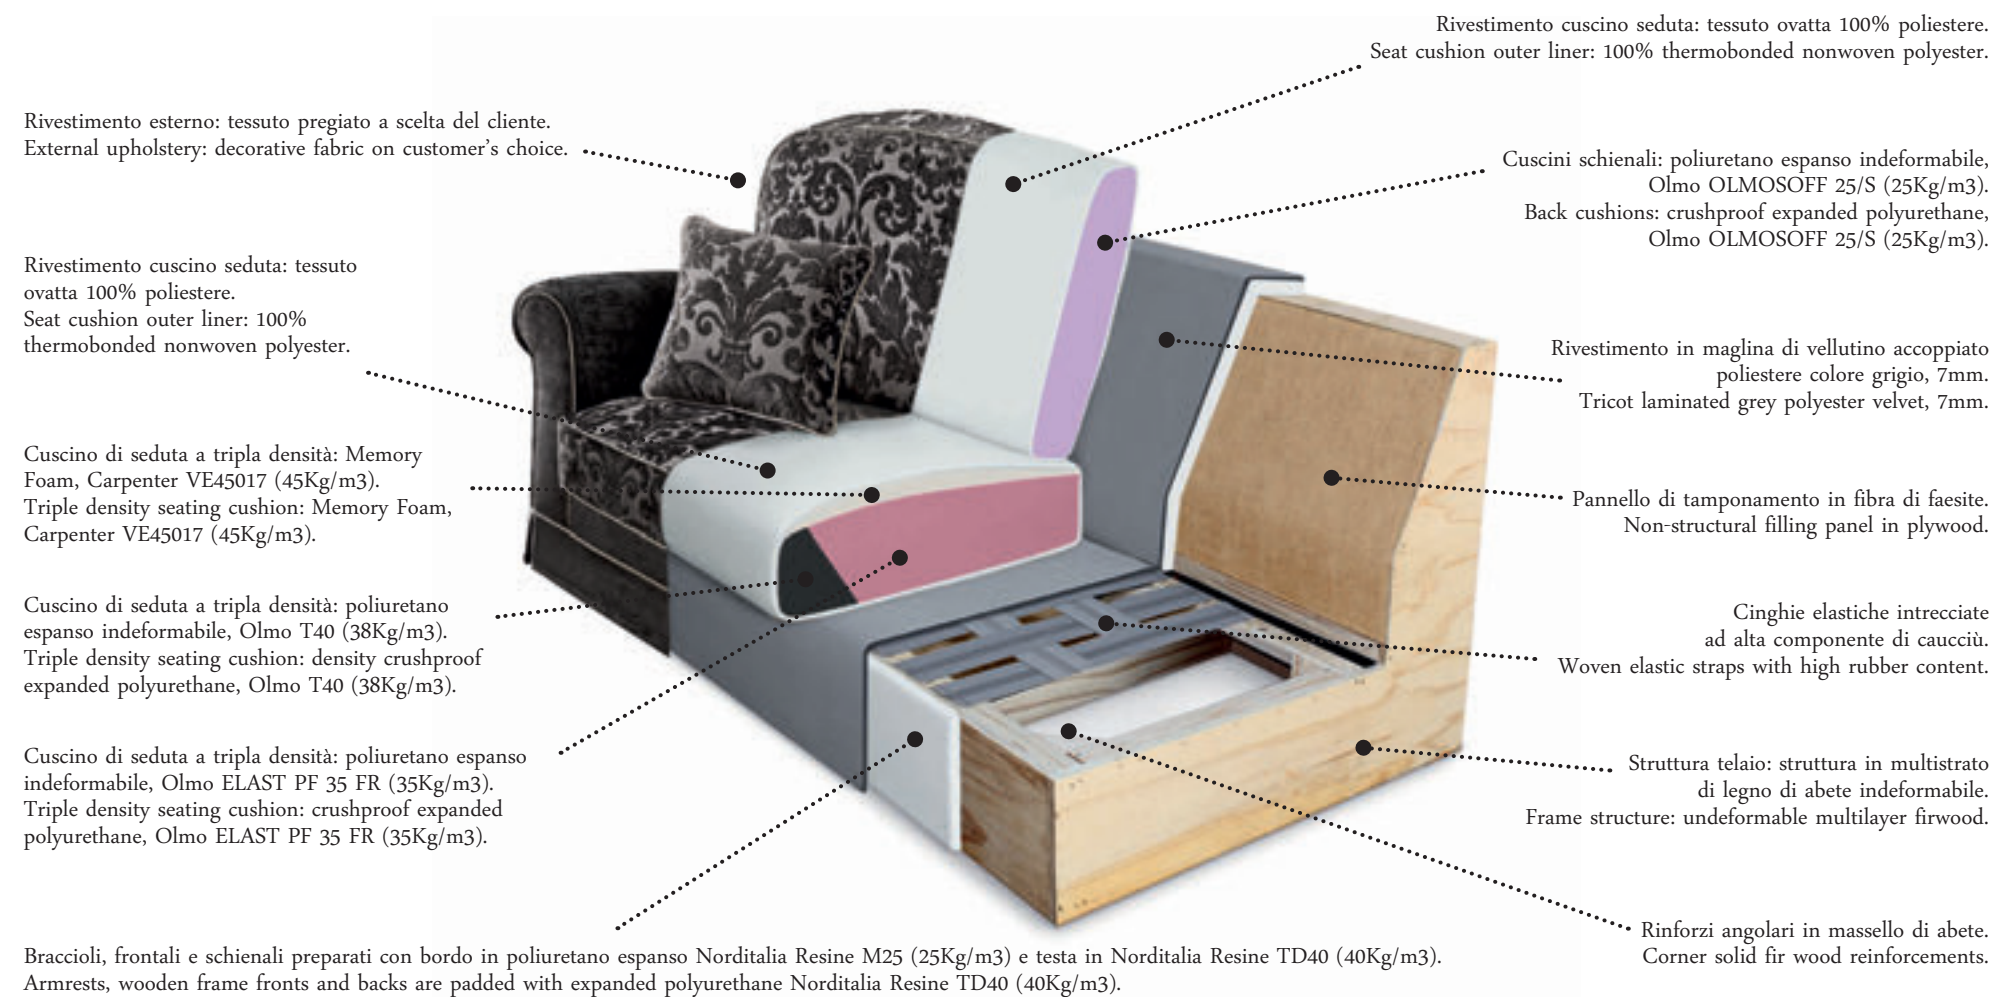

MADE IN ITALY

Technical data

1. Cinghie elastiche intrecciate | Interlaced elastic straps
2. Ottimo assemblaggio | Excellent assembling
3. Struttura telaio: struttura in multistrato di legno di abete indeformabile. | Frame structure: undeformable multilayer firwood.

4. Rinforzi angolari | Angle reinforcements
5. Struttura solida e robusta | Solid and sturdy structure
6. Telaio in massello | Solid firwood frame