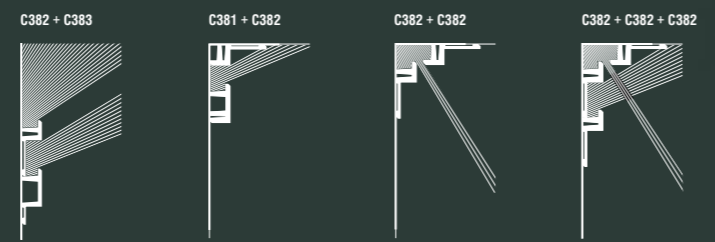

L3 Lighting Combinations