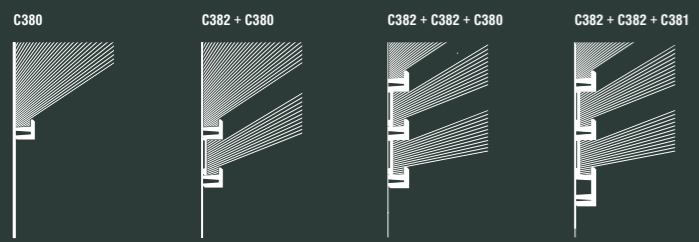

L3 Lighting Combinations