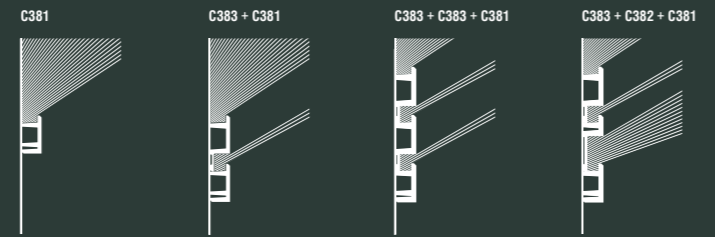

L3 Lighting Combinations