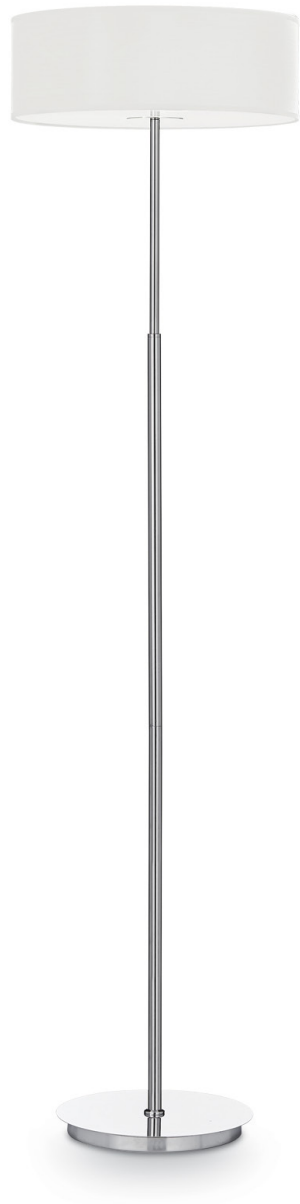

Chrome metal frame. PVC or fabric shade closed at the bottom with frosted glass.

| | |
|---------------------|-----------------------|
| Code | 143163 |
| Item name | WOODY PT2 BIANCO |
| Insulation class | Class II |
| IP | 20 |
| Power | max 2 x 40W E14 |
| Bulb / LED included | No |
| Net Weight | 4,800 Kg |
| Volume | 0,0463 m ³ |
| Base / Hole | ø 28 cm |