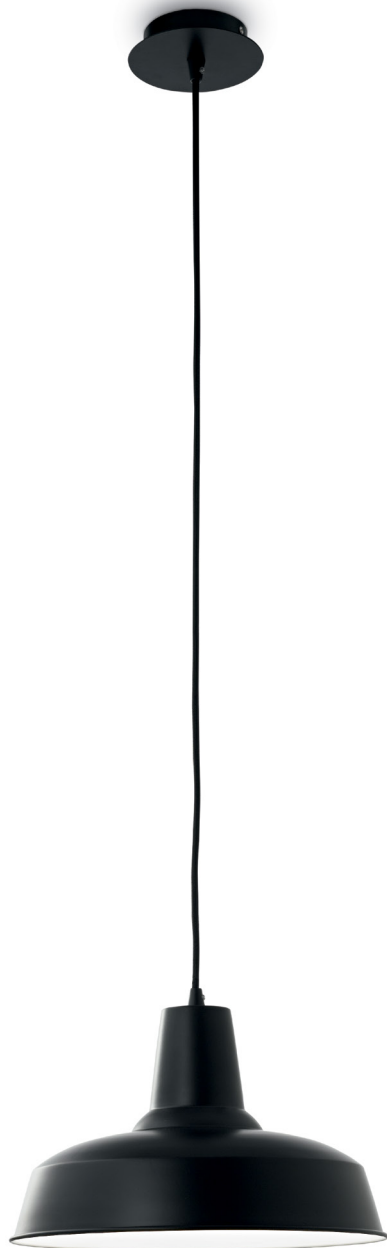

SUSPENSION LAMP

Metal frame and diffuser with white inside and different coatings outside.

Suggestion

Code	093659
Item name	MOBY SP1 NERO
Insulation class	Class I
IP	20
Power	max 1 x 60W E27
Bulb / LED included	No
Net Weight	1,200 Kg
Volume	0,0562 m ³
Base / Hole	ø 10 cm