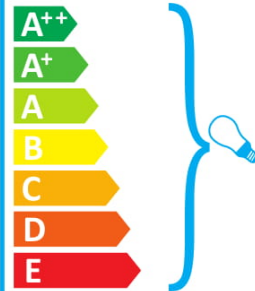

A

874/2012

ideal lux MINIMAL AP1 BIANCO

This luminaire is compatible with bulbs of the energy classes:

The luminaire is sold with a bulb of the energy class:

A

874/2012

ideal lux MINIMAL AP1 BIANCO