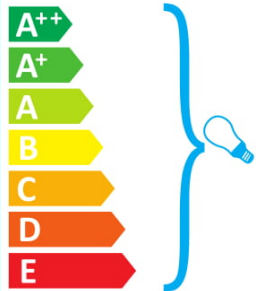

ideal lux MINIMAL AP1 BIANCO

Questo dispositivo è compatibile con lampadine di classi energetiche:

Il dispositivo è venduto con lampadine di classe energetica:

A

874/2012