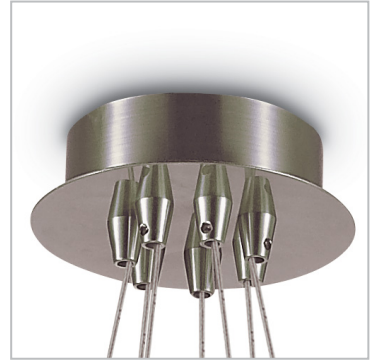

## SUSPENSION LAMP

Metal frame with nickel or brass finish.  
Clear blown glass diffuser with internal aluminum threads decoration.

Suggestion

Code	176062
Item name	MAPA SAT SP7 NICKEL
Insulation class	Class I
IP	20
Power	max 7 x 60W E27
Bulb / LED included	No
Net Weight	6,550 Kg
Volume	0,1862 m <sup>3</sup>
Base / Hole	ø 12 cm