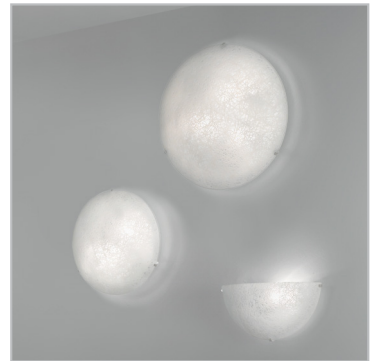

## WALL LAMP

Transparent glass diffuser with silkscreen decorations inside and sandblasted outside. Chrome metal glass holders.

Suggestion

Code	068145
Item name	LANA PL3
Insulation class	Class I
IP	20
Power	max 3 x 60W E27
Bulb / LED included	No
Net Weight	1,500 Kg
Volume	0,0257 m <sup>3</sup>
Base / Hole	ø 36 cm