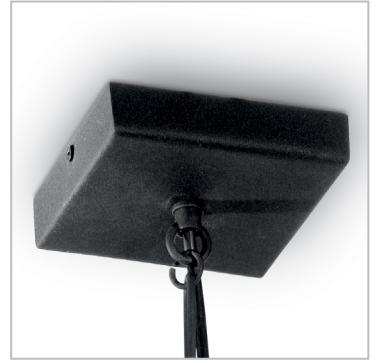

SUSPENSION LAMP

Metal body with white or black matt finish. Shade made of clear glass slabs.

Code	092850
Item name	IGOR SP1 NERO
Insulation class	Class I
IP	20
Power	max 1 x 60W E27
Bulb / LED included	No
Net Weight	2,600 Kg
Volume	0,0257 m ³
Base / Hole	12 x 12 cm