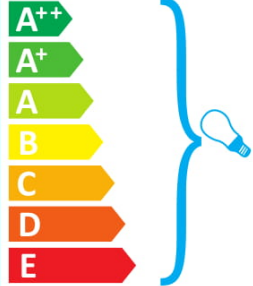

ideal lux HILTON SP4 ROUND BIANCO

Questo dispositivo è compatibile con lampadine di classi energetiche: