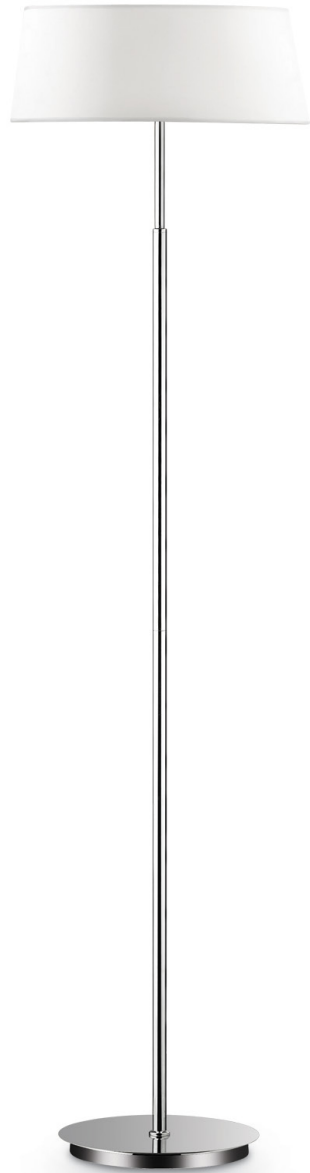

## FLOOR LAMP

Chrome metal frame. PVC foil shade covered in fabric. Transparent, sandblasted bottom glass diffuser.

Code	075488
Item name	HILTON PT2 BIANCO
Insulation class	Class II
IP	20
Power	max 2 x 40W E14
Bulb / LED included	No
Net Weight	6,600 Kg
Volume	0,0615 m <sup>3</sup>
Base / Hole	ø 28 cm