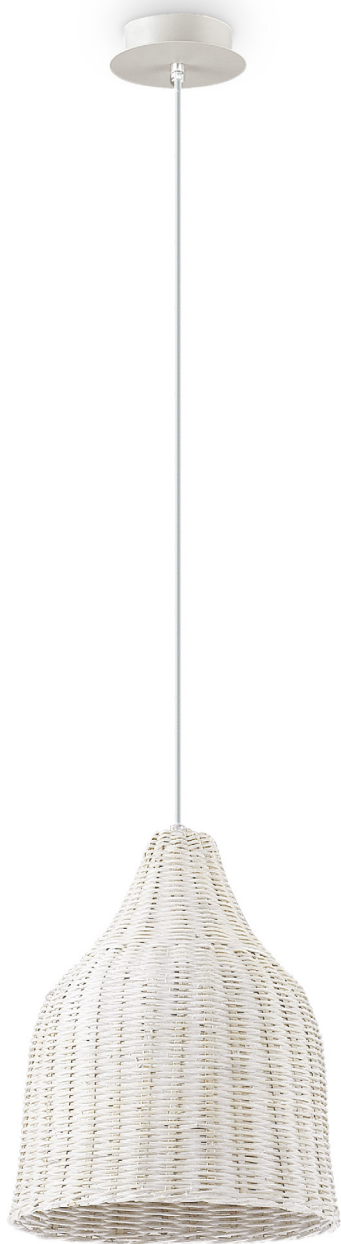

SUSPENSION LAMP

Matt white varnished metal ceiling cup.
Power cable coated with fabric. Wicker
basket diffuser natural or white
varnished.

Suggestion

Code	159256
Item name	HAUNT SP1 BIANCO
Insulation class	Class I
IP	20
Power	E27 max 1 x 60W
Bulb LED included	No
Net Weight	0,460 Kg
Volume	0,0376 m³
Base / Hole	ø 8 cm