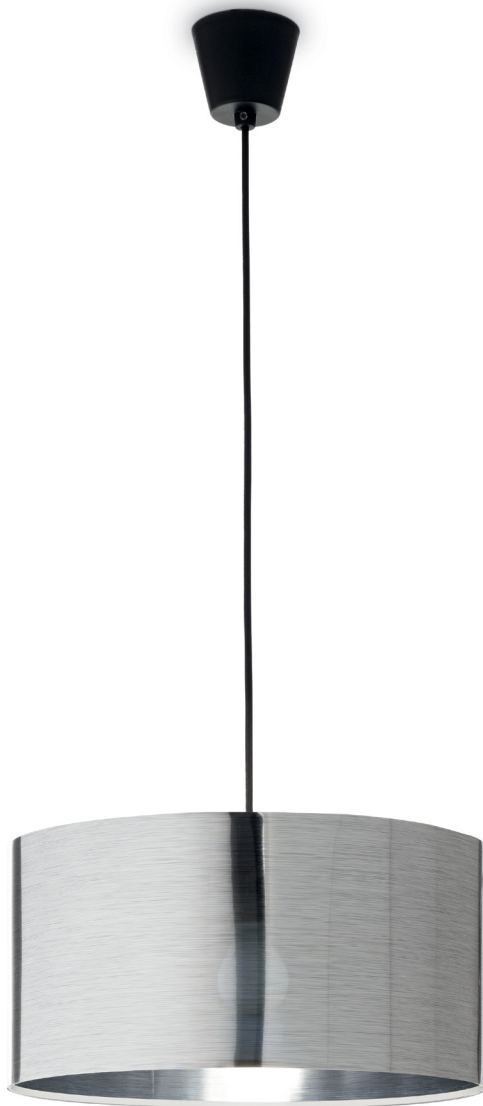

SUSPENSION LAMP

Plastic ceiling cup. Power cable coated with fabric. PVC foil shade with metallic effect.

Code	168234
Item name	FOIL SP1 BIG ALLUMINIO
Insulation class	Class II
IP	20
Power	max 1 x 60W E27
Bulb / LED included /	
Net Weight	0,610 Kg
Volume	0,0387 m ³
Base / Hole	ø 9 cm