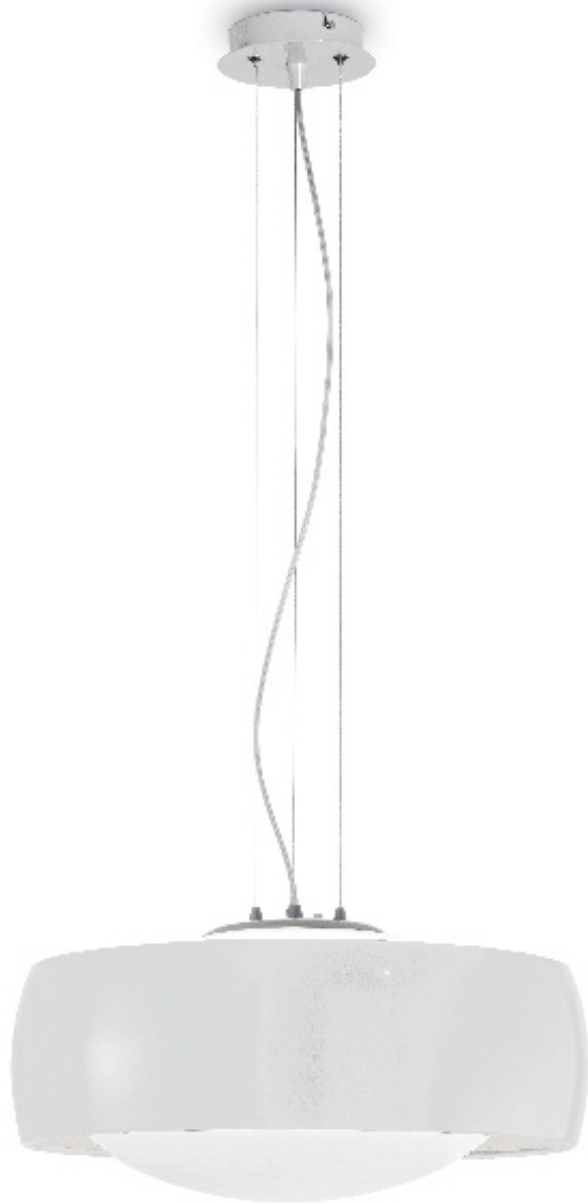

SUSPENSION LAMP

Matt varnished metal ceiling cup and body. Steel wires adjustable in length. White acid-etched blown glass diffuser.

Code	159553
Item name	COMFORT SP1 BIANCO
Insulation class	Class I
IP	20
Power	max 1 x 60W E27
Bulb / LED included /	
Net Weight	4,090 Kg
Volume	0,0941 m ³
Base / Hole	ø 11 cm