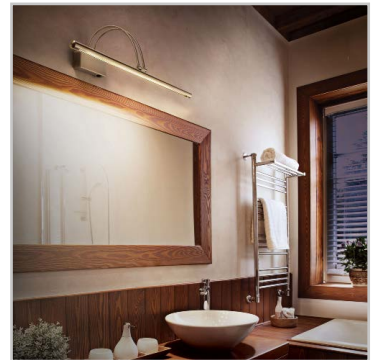

## WALL LAMP

Metal frame available with white, antique brass, chrome, nickel or satin brass finish. Reclining LED diffuser. Switch button on the base.

Suggestion

Suggestion

Suggestion

Code	137605
Item name	BOW AP66 BIANCO
Insulation class	Class I
IP	20
Power	LED 4,62W   250 Lm
Bulb   LED included	3000 K, 20.000 h
Net Weight	0,790 Kg
Volume	0,0186 m <sup>3</sup>
Base / Hole	15,5 x 5 cm