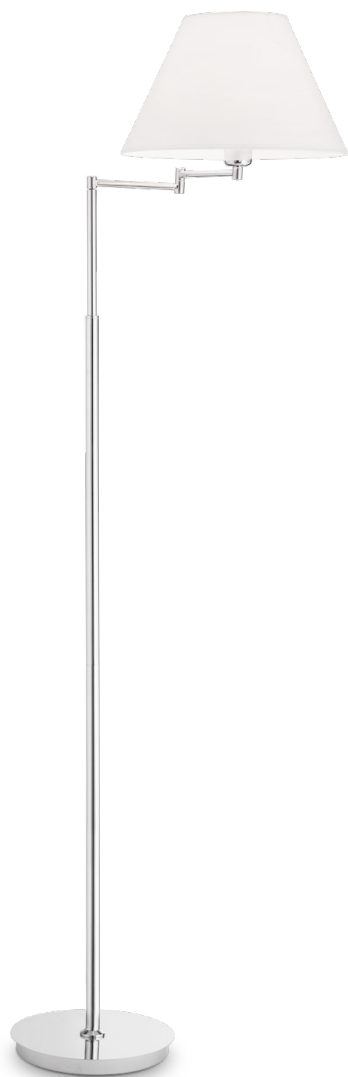

ideal lux | Beverly

FLOOR LAMP

Metal frame with satin gold-like or chrome finish. Adjustable jointed arm. PVC foil shade covered with fabric.

Suggestion

Code	126807
Item name	BEVERLY PT1 CROMO
Insulation class	Class II
IP	20
Power	E27 max 1 x 60W
Bulb LED included	No
Net Weight	4,760 Kg
Volume	0,0734 m ³
Base / Hole	ø 24 cm