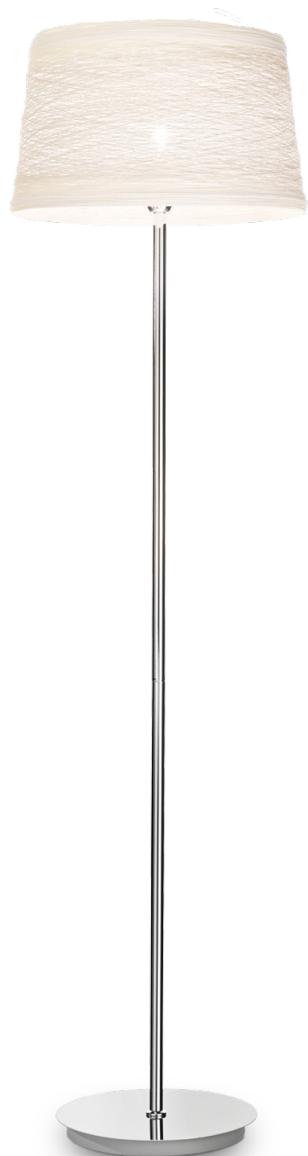

ideal lux | Basket

FLOOR LAMP

Chrome metal frame. Diffuser made of fireproof twine.

Suggestion

Code	082448
Item name	BASKET PT1
Insulation class	Class II
IP	20
Power	E27 max 1 x 60W
Bulb LED included	No
Net Weight	8,270 Kg
Volume	0,0990 m ³
Base / Hole	ø 28 cm