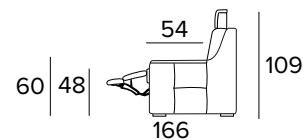

BRACCIOLO / ARMREST
LARGE