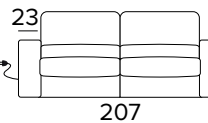

BRACCIOLO / ARMREST
LARGE