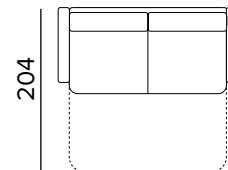

DIVANO MAXI FISSO O LETTO / CANAPÈ MAXI FIXE OU CONVERTIBLE / MAXI SEATER SOFA FIXED OR BED