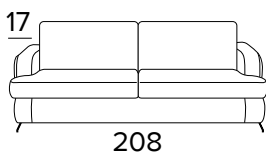

EN Mattress in expanded polyurethane density 30kg/m³, covered with 100% polyester fabric.
Mattress thickness: 15 cm

DIVANO 2 POSTI FISSO O LETTO / CANAPÈ 2 PLACES FIXE OU CONVERTIBLE / 2 SEATER SOFA FIXED OR BED

MATERASSO / MATTRESS
CM 120x192 / H 15

DIVANO 3 POSTI FISSO O LETTO / CANAPÈ 3 PLACES FIXE OU CONVERTIBLE / 3 SEATER SOFA FIXED OR BED

MATERASSO / MATTRESS
CM 140x192 / H 15

DIVANO MAXI FISSO O LETTO / CANAPÈ MAXI FIXE OU CONVERTIBLE / MAXI SEATER SOFA FIXED OR BED