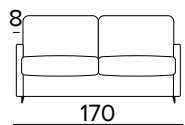

*EN Mattress in expanded polyurethane density 30 kg/m³, covered with 100% polyester fabric.
Mattress thickness: 15 cm*

DIVANO 3 POSTI FISSO O LETTO / CANAPÈ 3 PLACES FIXE OU CONVERTIBLE / 3 SEATER SOFA FIXED OR BED