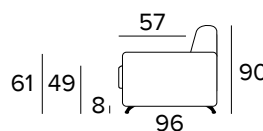

CLASS MINI

POLTRONA LETTO (MAT. 80 CM) / FAUTEUIL CONVERTIBLE (MAT. 80 CM) / BED ARMCHAIR (MAT. 80 CM)

MATERASSO / MATELAS / MATTRESS
CM 80x196 / H 17