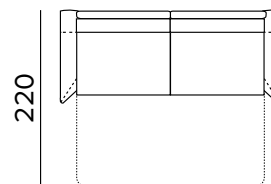

DIVANO MAXI FISSO O LETTO / CANAPÈ MAXI FIXE OU CONVERTIBLE / MAXI SEATER SOFA FIXED OR BED

MATERASSO / MATELAS / MATTRESS
CM 160x197 / H 17