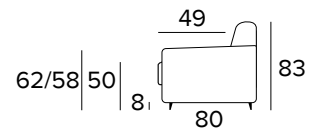

POLTRONA FISSA / FIXE FAUTEUIL / FIXED ARMCHAIR