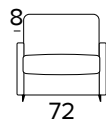

POLTRONA FISSA / FIXE FAUTEUIL / FIXED ARMCHAIR