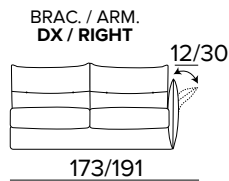

TERMINALE 3 POSTI FISSO O LETTO BR. DX O SX / TERMINAL 3 PLACES FIXE OU CONVERTIBLE ACC. D. OU G. / 3 SEATER MODULAR FIXED OR BED ARM. L. OR R.

MATERASSO / MATELAS / MATTRESS
CM 140x192 / H 13