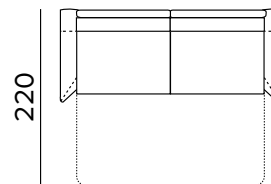

DIVANO 3 POSTI FISSO O LETTO / CANAPÈ 3 PLACES FIXE OU CONVERTIBLE / 3 SEATER SOFA FIXED OR BED

MATERASSO / MATELAS / MATTRESS
CM 140x197 / H 17