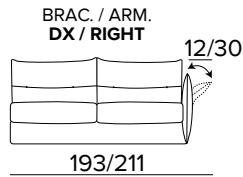

TERMINALE MAXI FISSO O LETTO BR. DX O SX / TERMINAL MAXI FIXE OU CONVERTIBLE ACC. D. OU G. / MAXI SEATER MODULAR FIXED OR BED ARM. L. OR R.

MATERASSO / MATELAS / MATTRESS
CM 160x192 / H 13