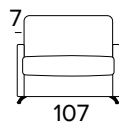

CLASS MINI

POLTRONA LETTO (MAT. 80 CM) / FAUTEUIL CONVERTIBLE (MAT. 80 CM) / BED ARMCHAIR (MAT. 80 CM)

MATERASSO / MATELAS / MATTRESS
CM 80x196 / H 17