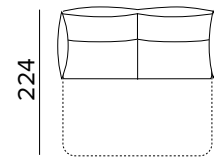

TERMINALE MAXI FISSO O LETTO BR. DX O SX / TERMINAL MAXI FIXE OU CONVERTIBLE ACC. D. OU G. / MAXI SEATER MODULAR FIXED OR BED ARM. L. OR R.

MATERASSO / MATELAS / MATTRESS
CM 160x192 / H 13