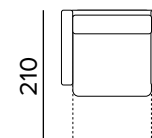

CLASS MINI

POLTRONA LETTO (MAT. 80 CM) / FAUTEUIL CONVERTIBLE (MAT. 80 CM) / BED ARMCHAIR (MAT. 80 CM)

MATERASSO / MATELAS / MATTRESS
CM 80x196 / H 17