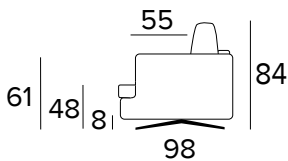

DIVANO MAXI FISSO O LETTO / CANAPÈ MAXI FIXE OU CONVERTIBLE / MAXI SEATER SOFA FIXED OR BED

MATERASSO / MATTRESS
CM 160x192 / H 15