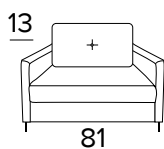

POLTRONA FISSA / FIXE FAUTEUIL / FIXED ARMCHAIR