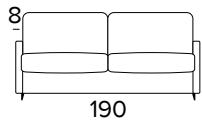

DIVANO MAXI FISSO O LETTO / CANAPÈ MAXI FIXE OU CONVERTIBLE / MAXI SEATER SOFA FIXED OR BED