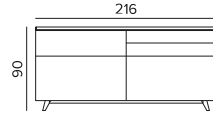

Sir

L/W 216 P/D 40,3 H 54 cm

L/W 270 P/D 40,3 H 54 cm

L/W 216 P/D 51,5 H 66 cm

L/W 216 P/D 51,5 H 90 cm

S01

S02

S03

S04

L/W 108 P/D 40,3 H 131 cm

L/W 216 P/D 51,5 H 98 cm

S05

S06

FINITURE STRUTTURA, FRONTALI E TOP SIR / STRUCTURE, FRONT AND SIR TOP FINISHES

MT 1/ONE

MT NAM
Noce ambra
Amber walnut

MT CNV
Canvas

MT ALP
Alpaca

MT PREMIUM MATERICO OPACO - MATT TEXTURED

MT OC BG
Bianco gesso
Chalk white

MT OC MP
Madreperla
Mother of pearl

MT OC ARN
Arena

MT OC BA
Basalto
Basalt

MT OC AN
Antracite
Anthracite

MT PREMIUM MATERICO ESSENZA - TEXTURED WOOD

MT RSB
Rovere sabbia
Sand oak

MT RMK
Rovere moka
Mocha oak

MT RC
Rovere carbone
Coal oak

MT RT
Rovere termocotto
Heat-treated oak

MT FO
Frassino oriente
Eastern ash

MT RNC
Nodato chiaro
Light knotted

MT RNS
Nodato scuro
Dark knotted

MT RNN
Rovere nodato naturale
Natural oak knotted

MT PREMIUM MATERICO NODATO - KNOTTED TEXTURED

MT PREMIUM MATERICO PORO APERTO OPEN - PORE TEXTURED

MT PA BG
Bianco gesso
Chalk white

MT PA MP
Madreperla
Mother of pearl

MT PREMIUM MATERICO CEMENTO - TEXTURED CEMENT

MT CC
Cemento chiaro
Light cement

MT CV
Cemento cava
Cava cement

MT CS
Cemento scuro
Dark cement

MT SPECIAL MATERICO - TEXTURED

MT INT C
Intreccio chiaro
Light intreccio

MT INT S
Intreccio scuro
Dark intreccio

MT PSC
Piasentina chiara
Light piasentina

MT PSS
Piasentina scura
Dark piasentina

MT GR
Graniglia
Gravel grey

MT OBR
Ossido brunito
Burnished oxide

MT PG
Paglia Griglio
Grey straw

MT PB
Paglia Bronzo
Bronze straw

MT MB
Maya bronze

Intreccio chiaro e scuro non disponibili per Top Sir./ Dark and light intreccio not available for Sir top.

LEGNO - WOOD

LGN RSB
Rovere sabbia
Sand oak

LGN RMK
Rovere moka
Mocha oak

LGN RC
Rovere carbone
Coal oak

LGN RT
Rovere termocotto
Heat-treated oak