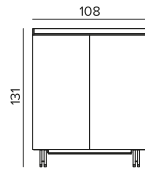

S03

S04

L/W 108 P/D 40,3 H 131 cm

L/W 216 P/D 51,5 H 98 cm

S05

S06

FINITURE STRUTTURA, FRONTALI E TOP SIR / STRUCTURE, FRONT AND SIR TOP FINISHES

MT 1/ONE