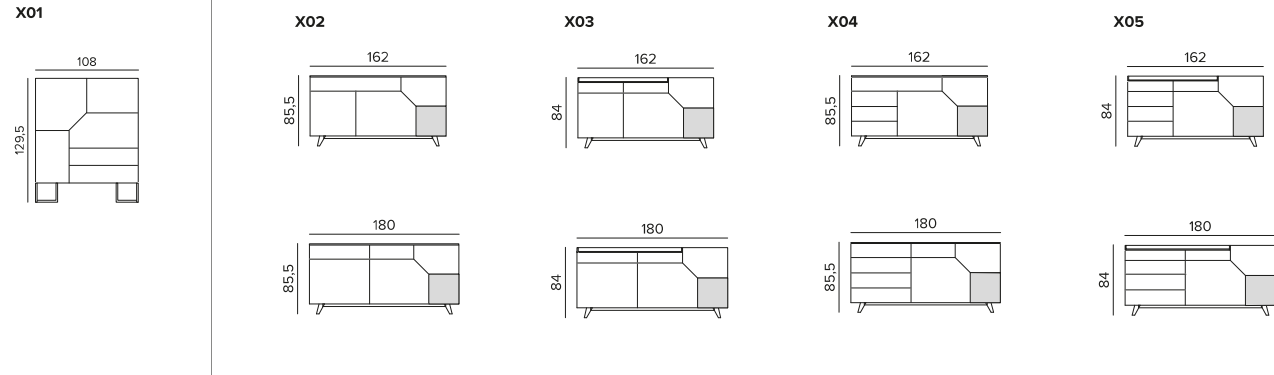

Remix

P/D 40,3 cm

P/D 51,5 cm

FINITURE STRUTTURA E FRONTALI / STRUCTURE AND DOOR FINISHES

MT 1/ONE MT NAM Noce ambra Amber walnut	MT PREMIUM MATERICO - TEXTURE MT CNV Canvas	MT PREMIUM MATERICO OPACO - MATT TEXTURED MT ALP Alpaca	MT OC BG Bianco gesso Chalk white	MT OC MP Madreperla Mother of pearl	MT OC ARN Arena	MT OC BA Basalto Basalt	MT OC AN Antracite Anthracite

MT PREMIUM MATERICO ESSENZA - TEXTURED WOOD MT RSB Rovere sabbia Sand oak	MT RMK Rovere moka Mocha oak	MT RC Rovere carbone Coal oak	MT RT Rovere termocotto Heat-treated oak	MT FO Frassino orientale Eastern ash	MT RNC Nodato chiaro Light knotted	MT RNS Nodato scuro Dark knotted	MT RNN Rovere nodato naturale Natural oak knotted

MT PREMIUM MATERICO PORO APERTO - OPEN PORE TEXTURED MT PA BG Bianco gesso Chalk white	MT PA MP Madreperla Mother of pearl	MT PREMIUM MATERICO CEMENTO - TEXTURED CEMENT MT CC Cemento chiaro Light cement	MT CV Cemento cava Cava cement	MT CS Cemento scuro Dark cement

MT SPECIAL MATERICO - TEXTURED MT INT C Intreccio chiaro Light intreccio	MT INT S Intreccio scuro Dark intreccio	MT PSC Piasentina chiara Light piasentina	MT PSS Piasentina scura Dark piasentina	MT GR Graniglia Gravel grey	MT OBR Ossido brunito Burnished oxide	MT PG Paglia Grigio Grey straw	MT PB Paglia Bronzo Bronze straw	MT MB Maya bronze

LEGNO - WOOD

LGN RSB Rovere sabbia Sand oak	LGN RMK Rovere moka Mocha oak	LGN RC Rovere carbone Coal oak	LGN RT Rovere termocotto Heat-treated oak

I legni sono disponibili solo per i frontali.
Wooden finishes only available for doors.

FINITURE TOP / TOP FINISHES

MT 1/ONE MT NAM Noce ambra Amber walnut	MT PREMIUM MATERICO - TEXTURE MT CNV Canvas	MT ALP Alpaca	MT PREMIUM MATERICO OPACO - MATT TEXTURED MT OC BG Bianco gesso Chalk white	MT OC MP Madreperla Mother of pearl	MT OC ARN Arena	MT OC BA Basalto Basalt	MT OC AN Antracite Anthracite

MT PREMIUM MATERICO ESSENZA - TEXTURED WOOD MT RSB Rovere sabbia Sand oak	MT RMK Rovere moka Mocha oak	MT RC Rovere carbone Coal oak	MT RT Rovere termocotto Heat-treated oak	MT FO Frassino orientale Eastern ash	MT PREMIUM MATERICO NODATO - KNOTTED TEXTURED MT RNC Nodato chiaro Light knotted	MT RNS Nodato scuro Dark knotted	MT RNN Rovere nodato naturale Natural oak knotted

MT PREMIUM MATERICO PORO APERTO - OPEN PORE TEXTURED MT PA BG Bianco gesso Chalk white	MT PA MP Madreperla Mother of pearl	MT PREMIUM MATERICO CEMENTO - TEXTURED CEMENT MT CC Cemento chiaro Light cement	MT CV Cemento cava Cava cement	MT CS Cemento scuro Dark cement

MT SPECIAL MATERICO - TEXTURED MT PSC Piasentina chiara Light piasentina	MT PSS Piasentina scura Dark piasentina	MT GR Graniglia Gravel grey	MT OBR Ossido brunito Burnished oxide	GRES - STONEWARE 012 Pietra Antracite	032 Fokos Terra	033 Fokos Piombo	034 Urban Marble	035 Amani

LEGNO - WOOD LGN RSB Rovere sabbia Sand oak	LGN RMK Rovere moka Mocha oak	LGN RC Rovere carbone Coal oak	040 Calacatta Oro	041 Noir Desir	042 Emperador	043 Nero Greco	070 Calatorao Silk

Finiture Gres disponibili per X01, X02, X04
Gres finishes available for X01, X02, X04