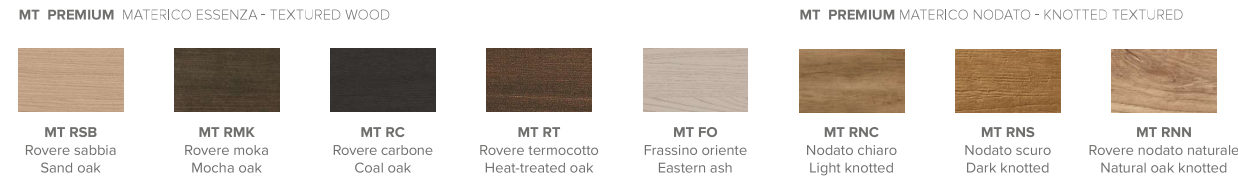

Zen 1 quadro tela / Sign tappeto

Regolo R05 sideboard with textured matt mother of pearl carcass, textured dark knotted insert and mother of pearl 124 metal base.
W 180 D 51,5 H 93,5 cm

Zen 1 canvas picture / Sign rug

Regolo

Madie Regolo R03 struttura materico rovere moka, inserto materico rovere moka.
L 108 P 40,3 H 147,5 cm

Regolo R03 sideboard with textured mocha oak carcass, textured mocha oak insert.
W 108 D 40.3 H 147.5 cm

Regolo

FINITURA STRUTTURA E FRONTALI / STRUCTURE AND DOOR FINISHES

I legni sono disponibili solo per i frontali. Wooden finishes available only for doors.

FINITURE INSERTO / INSERT FINISHES

FINITURE BASAMENTO / BASE FINISHES

FINITURE BASAMENTO TRACKS / TRACKS BASE FINISHES