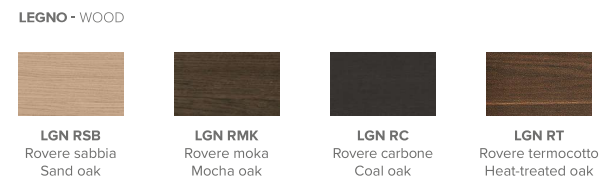

FINITURA STRUTTURA E FRONTALI / STRUCTURE AND DOOR FINISHES

I legni sono disponibili solo per i frontali. Wooden finishes available only for doors.