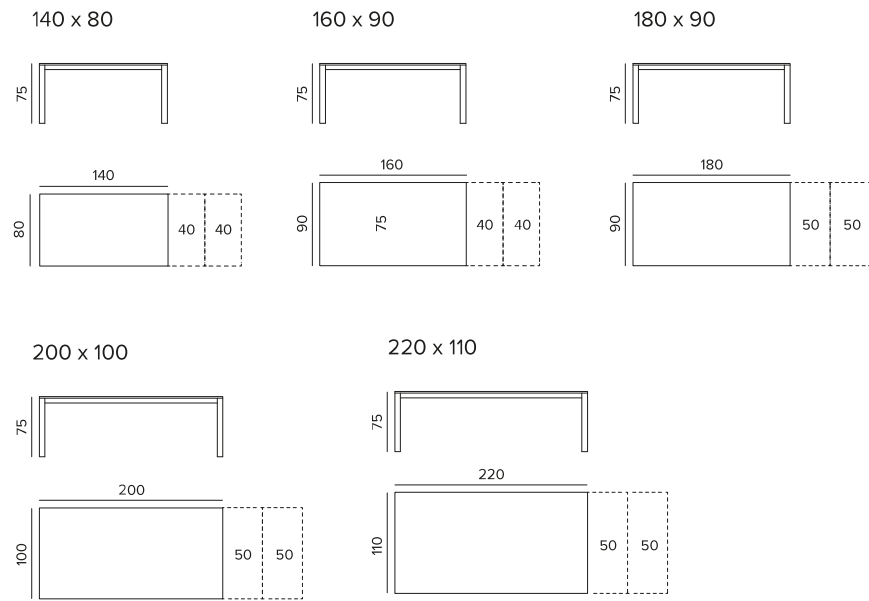

A table that offers infinite furnishing and customisation possibilities: fixed for those who have clear ideas, extendable for spaces that move, or made-to-measure for rooms that are outside the box.

Tavolo Infinity fisso piano materico rovere moka, struttura laccato arena 178.
L 140 P 140 H 75 cm

Sedia York /
Wallpaper WPT552

Infinity fixed table with a textured mocha oak top and an arena 178 lacquered frame.
W 140 D 140 H 75 cm

York chair /
Wallpaper WPT552

Infinity

Tavolo allungabile Infinity
piano materico rovere sabbia
e base laccato opaco bromo 176.
L 220 P 110 H 75 cm

Fly sedia

Infinity extendable table with a
textured sand oak top and a matt
bromite 176 lacquered base.
W 220 D 110 H 75 cm

Fly chair

Infinity

RETTANGOLARE ALLUNGABILE E FISSO / EXTENDING AND FIXED RECTANGULAR

QUADRATO FISSO / FIXED SQUARE

RETTANGOLARE A MISURA / RECTANGULAR TO SIZE

P/D 90/100/110
 L/W 130 ÷ 170 (2 PROLUNGHE / EXTENSIONS DA 40)
 L/W 171 ÷ 190 (2 PROLUNGHE / EXTENSIONS DA 50)
 L/W 191 ÷ 220 (2 PROLUNGHE / EXTENSIONS DA 50)
 L/W 221 ÷ 250 (2 PROLUNGHE / EXTENSIONS DA 50)
 L/W 251 ÷ 275 (2 PROLUNGHE / EXTENSIONS DA 50)