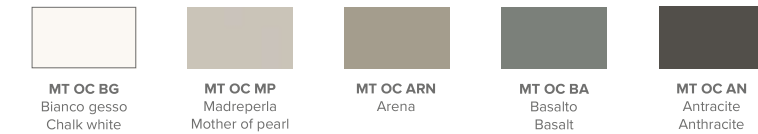

FINITURE TOP / TOP FINISHES

MT 1/ONE

MT PREMIUM MATERICO OPACO - MATT TEXTURED

MT PREMIUM MATERICO ESSENZA - TEXTURED WOOD

MT PREMIUM MATERICO NODATO - KNOTTED TEXTURED

MT PREMIUM MATERICO PORO APERTO - OPEN PORE TEXTURED