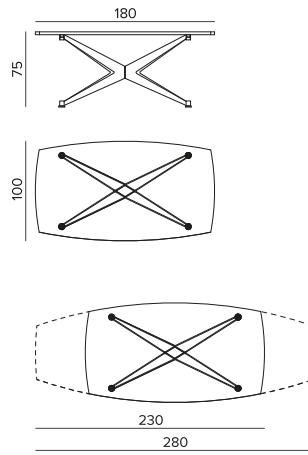

Halley

TOP FINITURA MATERICO, PORO APERTO E LACCATI OPACHI / TEXTURED, OPEN-PORE AND MATT LACQUER FINISHES FOR TOPS

FISSO
L/W 180 P/D 100 H 75

ALLUNGABILE
L/W 180 (230-280) P/D 100 H 75