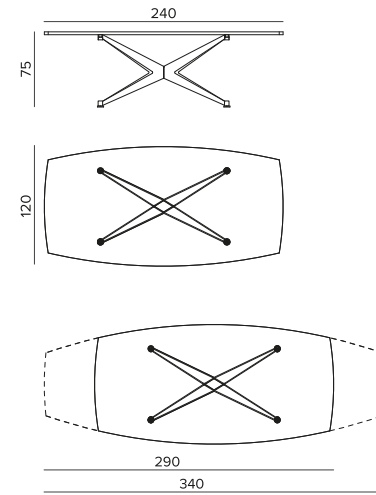

Tavolo Halley base metallo antracite 160 e piano gres urban marble 034.
L 240 P 120 H 75 cm

Adele sedie

Halley table with anthracite 160 metal base and urban marble 034 stoneware top.
W 240 D 120 H 75 cm

Adele chairs

Halley

Tavolo Halley base metallo antracite 160 e piano
materico noce ambra.
L 240 P 120 H 75 cm

Halley table with anthracite 160 metal base and
textured amber oak top.
W 240 D 120 H 75 cm

Halley

TOP FINITURA MATERICO, PORO APERTO E LACCATI OPACHI / TEXTURED, OPEN-PORE AND MATT LACQUER FINISHES FOR TOPS

FISSO
L/W 180 P/D 100 H 75

ALLUNGABILE
L/W 180 (230-280) P/D 100 H 75

FISSO
L/W 200 P/D 110 H 75

ALLUNGABILE
L/W 200 (250-300) P/D 110 H 75

FISSO
L/W 240 P/D 120 H 75

ALLUNGABILE
L/W 240 (290-340) P/D 120 H 75

TOP GRES E VETRO / GLASS AND STONEWARE TOPS

FISSO
L/W 180 P/D 110 H 75 cm

FISSO
L/W 200 P/D 110 H 75 cm