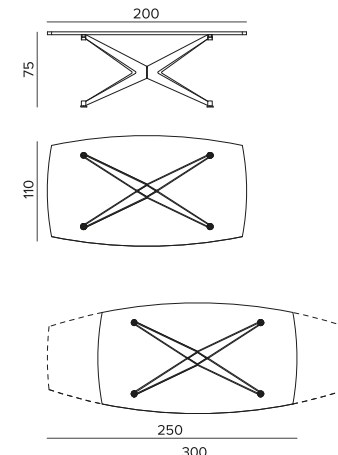

Tavolo Halley base metallo antracite 160 e piano gres urban marble 034.
L 240 P 120 H 75 cm

Adele sedie

Halley table with anthracite 160 metal base and urban marble 034 stoneware top.
W 240 D 120 H 75 cm

Adele chairs

Halley

Tavolo Halley base metallo antracite 160 e piano
materico noce ambra.
L 240 P 120 H 75 cm

Halley table with anthracite 160 metal base and
textured amber oak top.
W 240 D 120 H 75 cm

Halley

TOP FINITURA MATERICO, PORO APERTO E LACCATI OPACHI / TEXTURED, OPEN-PORE AND MATT LACQUER FINISHES FOR TOPS

FISSO
L/W 180 P/D 100 H 75

ALLUNGABILE
L/W 180 (230-280) P/D 100 H 75

FISSO
L/W 200 P/D 110 H 75

ALLUNGABILE
L/W 200 (250-300) P/D 110 H 75

FISSO
L/W 240 P/D 120 H 75

ALLUNGABILE
L/W 240 (290-340) P/D 120 H 75

TOP GRES E VETRO / GLASS AND STONEWARE TOPS

FISSO
L/W 180 P/D 110 H 75 cm

FISSO
L/W 200 P/D 110 H 75 cm