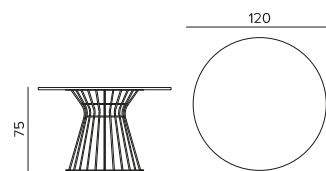

Ø 120 H 75 CM

FINITURE STRUTTURA / STRUCTURE FINISHES

MT 1/ONE

MT PREMIUM MATERICO OPACO - MATT TEXTURED

MT PREMIUM MATERICO ESSENZA - TEXTURED WOOD

MT PREMIUM MATERICO NODATO - KNOTTED TEXTURED

MT PREMIUM MATERICO CEMENTO - TEXTURED CEMENT

MT SPECIAL MATERICO - TEXTURED

LACCATI PORO APERTO
LACQUERS OPEN PORE

PA
Laccati poro aperto (vedi pag. 436)
Open-pore lacquers (see page 436)

LACCATI
LACQUERS

OC - LC
Colori laccati opachi e lucidi a campionario (vedi pag. 436)
Choice of matt and gloss lacquer colours from our range (see page 436)

FINITURE STRUTTURA / STRUCTURE FINISHES

DI SERIE - STANDARD

Antracite 160
Anthracite 160

LACCATI OPACHI
MATT LACQUERS

OC
Colori laccati opachi campionario (vedi pag. 436)
Choice of matt lacquer colours from our range (see page 436)

GRAFICHE TOP / GRAPHIC DESIGNS FOR TOPS

302

303

315

350

3001

3002

3003

3004

3005

3007

3008

3009

3010

3011

3012

3013

GRAFICHE PIANO
ROVERE SABBIA /
GRAPHICS FOR
SAND OAK TOP

3101W

3102W

3104W