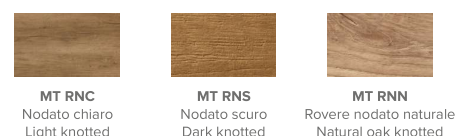

Brigitte

Tavolo Brigitte piano materico
rovere carbone e base laccato
opaco antracite 160.
Ø 120 H 75 cm

Skinny sedia

Brigitte table with textured coal
oak top and matt anthracite 160
lacquered base. Ø 120 H 75 cm

Skinny chair

Ø 120 H 75 CM

FINITURE STRUTTURA / STRUCTURE FINISHES

MT 1/ONE

MT PREMIUM MATERICO OPACO - MATT TEXTURED

MT PREMIUM MATERICO ESSENZA - TEXTURED WOOD

MT PREMIUM MATERICO NODATO - KNOTTED TEXTURED

MT PREMIUM MATERICO CEMENTO - TEXTURED CEMENT

MT SPECIAL MATERICO - TEXTURED

LACCATI PORO APERTO
LACQUERS OPEN PORE

PA
Laccati poro aperto (vedi pag. 436)
Open-pore lacquers (see page 436)

LACCATI
LACQUERS