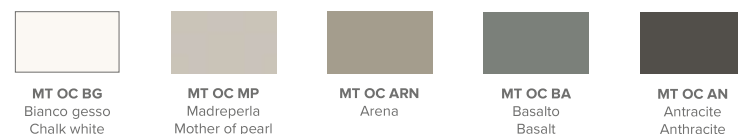

Brigitte

Tavolo Brigitte piano materico
rovere carbone e base laccato
opaco antracite 160.
Ø 120 H 75 cm

Skinny sedia

Brigitte table with textured coal
oak top and matt anthracite 160
lacquered base. Ø 120 H 75 cm

Skinny chair

Ø 120 H 75 CM

FINITURE STRUTTURA / STRUCTURE FINISHES

MT 1/ONE

MT PREMIUM MATERICO OPACO - MATT TEXTURED

MT PREMIUM MATERICO ESSENZA - TEXTURED WOOD

MT PREMIUM MATERICO NODATO - KNOTTED TEXTURED

MT PREMIUM MATERICO CEMENTO - TEXTURED CEMENT

MT SPECIAL MATERICO - TEXTURED

LACCATI PORO APERTO
LACQUERS OPEN PORE

PA
Laccati poro aperto (vedi pag. 436)
Open-pore lacquers (see page 436)

LACCATI
LACQUERS