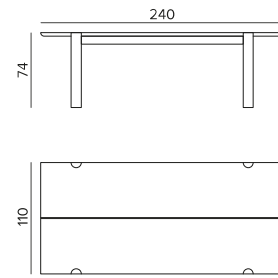

Tavolo Bite base e piano legno rovere moka.
L 240 P 110 H 74 cm

Hood sedie

Bite table with mocha oak wood base and top.
W 240 D 110 H 74 cm

Hood chairs

Bite

L/W 200 P/D 100 H 74 cm

L/W 240 P/D 110 H 74 cm

L/W 260 P/D 110 H 74 cm