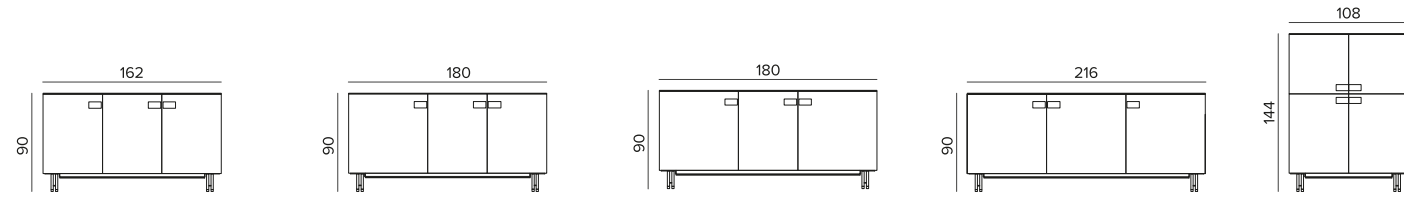

Basilea sideboard with a matt ice 173 lacquered carcass and trim, gloss bromite 376 glass top framed by an aluminium profile, and matt bromite 176 lacquered handle.
Tracks anthracite/brass metal base.
W 108 D 40.3 H 144 cm

The top, which can be of coloured gloss or satin glass, or even stoneware, is contoured by a thin trim. Finishes that add a touch of elegance to living areas.

Basilea

L/W 162 P/D 51,5/40,3 H 90 cm L/W 180 P/D 51,5/40,3 H 90 cm L/W 198 P/D 51,5/40,3 H 90 cm L/W 216 P/D 51,5/40,3 H 90 cm L/W 108 P/D 40,3 H 144 cm