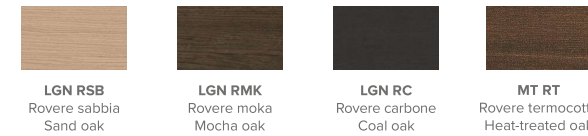

The top, which can be of coloured gloss or satin glass, or even stoneware, is contoured by a thin trim. Finishes that add a touch of elegance to living areas.

Basilea

L/W 162 P/D 51,5/40,3 H 90 cm L/W 180 P/D 51,5/40,3 H 90 cm L/W 198 P/D 51,5/40,3 H 90 cm L/W 216 P/D 51,5/40,3 H 90 cm L/W 108 P/D 40,3 H 144 cm

FINITURE STRUTTURA E FRONTALI / STRUCTURE AND DOORS FINISHES

LACCATI METALLIZZATI - METALLIC LACQUERED

LACCATI PORO APERTO LACQUERS OPEN PORE

LACCATI OPACHI O LUCIDI MATT OR GLOSS LACQUERS

LEGNO - WOOD

Finiture legno disponibili solo per frontali.
Wooden finishes only available for fronts.

FINITURE TOP / TOP FINISHES

VETRO - GLASS

GRES - STONEWARE

FINITURE BASAMENTO TRACKS / BASE TRACKS FINISHES