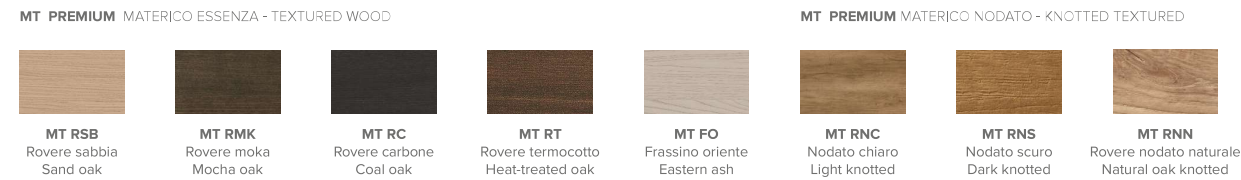

Infinity tavolo / Atlas sedie / Hood poltroncine

Infinity table / Atlas chairs / Hood armchairs

Basilea

Un sottile profilo incornicia il top in vetro lucido o satinato colorato oppure in gres. Finiture che conferiscono un tocco elegante alla zona living.

The top, which can be of coloured gloss or satin glass, or even stoneware, is contoured by a thin trim. Finishes that add a touch of elegance to living areas.

Basilea

L/W 162 P/D 51,5/40,3 H 90 cm L/W 180 P/D 51,5/40,3 H 90 cm L/W 198 P/D 51,5/40,3 H 90 cm L/W 216 P/D 51,5/40,3 H 90 cm L/W 108 P/D 40,3 H 144 cm

FINITURE STRUTTURA E FRONTALI / STRUCTURE AND DOORS FINISHES

LACCATI METALLIZZATI - METALLIC LACQUERED

LACCATI PORO APERTO LACQUERS OPEN PORE

LACCATI OPACHI O LUCIDI MATT OR GLOSS LACQUERS

LEGNO - WOOD

Finiture legno disponibili solo per frontali.
Wooden finishes only available for fronts.

FINITURE TOP / TOP FINISHES

VETRO - GLASS

GRES - STONEWARE

FINITURE BASAMENTO TRACKS / BASE TRACKS FINISHES