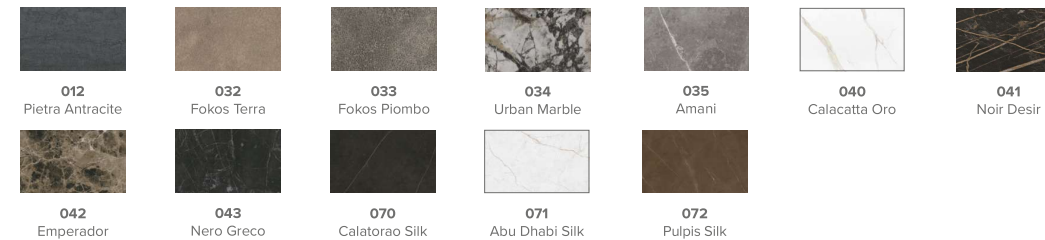

The top, which can be of coloured gloss or satin glass, or even stoneware, is contoured by a thin trim. Finishes that add a touch of elegance to living areas.

Basilea

L/W 162 P/D 51,5/40,3 H 90 cm L/W 180 P/D 51,5/40,3 H 90 cm L/W 198 P/D 51,5/40,3 H 90 cm L/W 216 P/D 51,5/40,3 H 90 cm L/W 108 P/D 40,3 H 144 cm

FINITURE STRUTTURA E FRONTALI / STRUCTURE AND DOORS FINISHES

LACCATI METALLIZZATI - METALLIC LACQUERED

LACCATI PORO APERTO LACQUERS OPEN PORE

LACCATI OPACHI O LUCIDI MATT OR GLOSS LACQUERS

LEGNO - WOOD

Finiture legno disponibili solo per frontali.
Wooden finishes only available for fronts.

FINITURE TOP / TOP FINISHES

VETRO - GLASS

GRES - STONEWARE

FINITURE BASAMENTO TRACKS / BASE TRACKS FINISHES