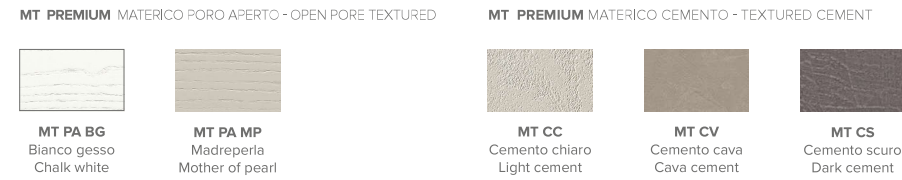

Infinity tavolo / Atlas sedie / Hood poltroncine

Infinity table / Atlas chairs / Hood armchairs

Basilea

Un sottile profilo incornicia il top in vetro lucido o satinato colorato oppure in gres. Finiture che conferiscono un tocco elegante alla zona living.

The top, which can be of coloured gloss or satin glass, or even stoneware, is contoured by a thin trim. Finishes that add a touch of elegance to living areas.

Basilea

L/W 162 P/D 51,5/40,3 H 90 cm L/W 180 P/D 51,5/40,3 H 90 cm L/W 198 P/D 51,5/40,3 H 90 cm L/W 216 P/D 51,5/40,3 H 90 cm L/W 108 P/D 40,3 H 144 cm

FINITURE STRUTTURA E FRONTALI / STRUCTURE AND DOORS FINISHES

LACCATI METALLIZZATI - METALLIC LACQUERED

LACCATI PORO APERTO LACQUERS OPEN PORE

LACCATI OPACHI O LUCIDI MATT OR GLOSS LACQUERS

LEGNO - WOOD

Finiture legno disponibili solo per frontali.
Wooden finishes only available for fronts.

FINITURE TOP / TOP FINISHES

VETRO - GLASS

GRES - STONEWARE

FINITURE BASAMENTO TRACKS / BASE TRACKS FINISHES