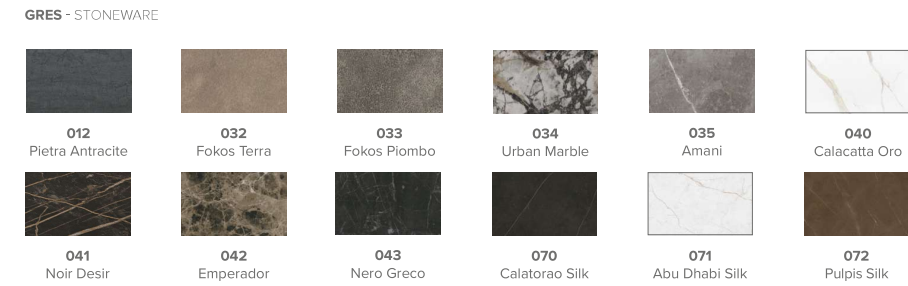

Avalon

TOP FINITURA MATERICO PORO APERTO E LACCATI OPACHI / TEXTURED, OPEN-PORE AND MATT LACQUER FINISHES FOR TOPS

TOP GRES / STONEWARE TOP

FINITURE TOP / TOP FINISHES

FINITURE STRUTTURA / STRUCTURE FINISHES

Avalon

Tavolo Avalon base laccato poro aperto antracite e piano in gres amani 035.
L 240 P 120 H 75 cm

Montgomery madie / Adele sedie

Avalon table with open-pore anthracite lacquered base and amani 035 stoneware top.
L 240 D 120 H 75 cm

Tavolo Avalon base laccato poro aperto
antracite e piano in gres abu dhabi silk 071.
L 240 P 120 H 75 cm

Fly sedie / Nina madie

Avalon table with open-pore anthracite
lacquered base and abu dhabi silk 071
stoneware top. L 240 D 120 H 75 cm