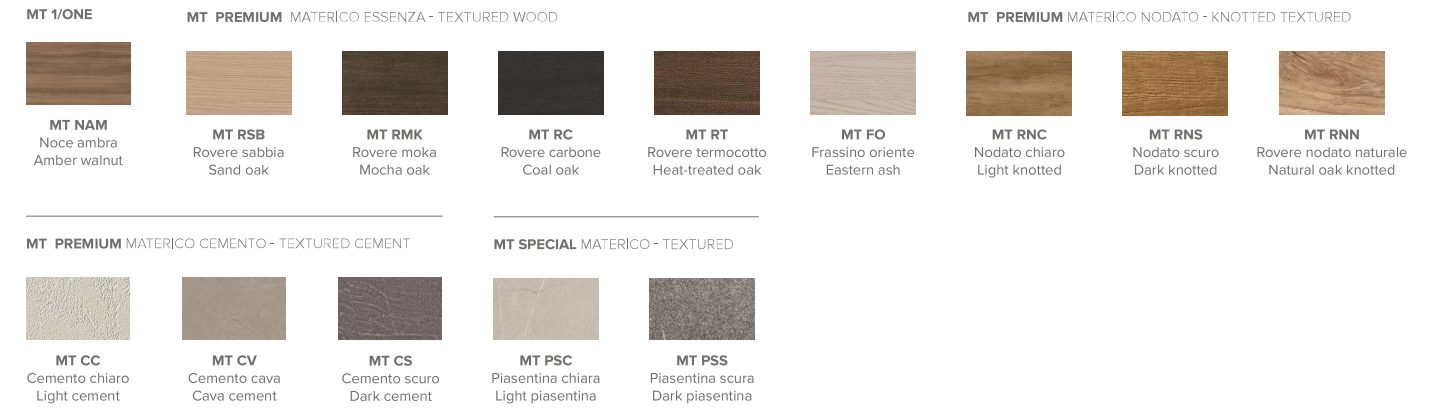

Avalon

TOP FINITURA MATERICO PORO APERTO E LACCATI OPACHI / TEXTURED, OPEN-PORE AND MATT LACQUER FINISHES FOR TOPS

TOP GRES / STONEWARE TOP

FINITURE TOP / TOP FINISHES

FINITURE STRUTTURA / STRUCTURE FINISHES

Avalon

Tavolo Avalon base laccato poro aperto antracite e piano in gres amani 035.
L 240 P 120 H 75 cm

Montgomery madie / Adele sedie

Avalon table with open-pore anthracite lacquered base and amani 035 stoneware top.
L 240 D 120 H 75 cm

Tavolo Avalon base laccato poro aperto
antracite e piano in gres abu dhabi silk 071.
L 240 P 120 H 75 cm

Fly sedie / Nina madie

Avalon table with open-pore anthracite
lacquered base and abu dhabi silk 071
stoneware top. L 240 D 120 H 75 cm