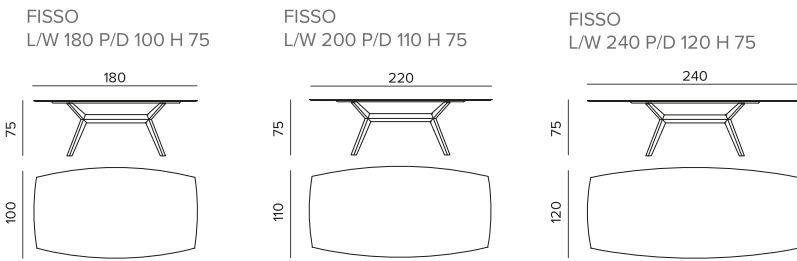

Avalon

TOP FINITURA MATERICO PORO APERTO E LACCATI OPACHI / TEXTURED, OPEN-PORE AND MATT LACQUER FINISHES FOR TOPS