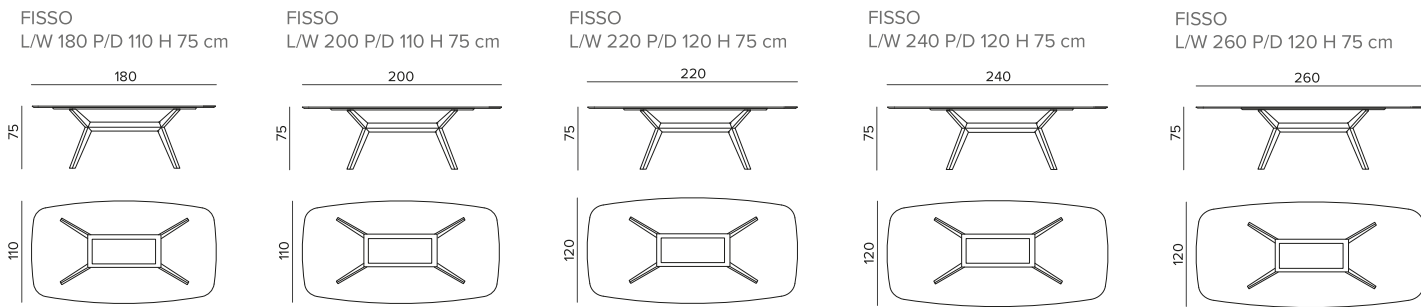

TOP GRES / STONEWARE TOP