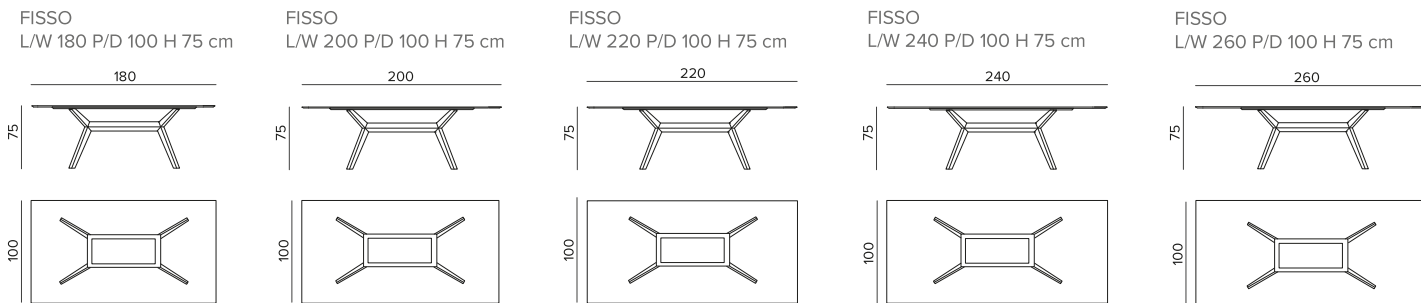

TOP GRES / STONEWARE TOP