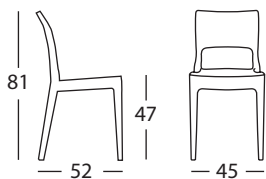

COLORI COLOURS

11

lino
linen

15

tortora
dove grey

81

antracite
anthracite
grey

Per Isy Tecnopolimero è disponibile il cuscino Art. 1500.
For Isy Technopolymer is available the cushion Art. 1500.

Art. 2327

Imballo Packing	6 pezzi 6 pieces
Peso unitario Unit weight	Kg 2,900
Misure imballo Packing sizes	83x47x112 cm

made in Italy

SCAB  **DESIGN**
since 1957

Sede/Headquarters: 25030 Coccaglio (BS) Italy - Via G. Monauni, 12
Divisione Commerciale Italia: Tel. 0307718.755 - italia@scab.it
Export Department: Phone +390307718.715 - export@scabitaly.com
www.scabdesign.it