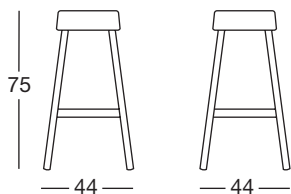

FN

faggio naturale
natural beech

Art. 2820

Imballo: 2 pezzi
Packing: 2 pieces

Peso unitario Kg 3,700
Unit weight

Misure imballo 92x46,5x14 cm
Packing sizes

made in Italy

Sede/Headquarters: 25030 Coccaglio (BS) Italy - Via G. Monauni, 12
Divisione Commerciale Italia: Tel. 0307718.760/765/770 - Fax 0307718.777
www.scabdesign.it - e-mail: italia@scab.it
Export Department: Phone +390307718.720/725/726 - Fax +390307718.700
www.scabitaly.com - e-mail: export@scabitaly.com