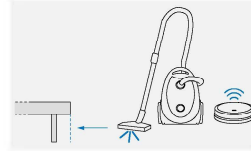

Classic

Pratic

RING 1 (Piede Curvo)

FRAME 1 (Curved Feet)

Finiture RING
FRAME Finishes

ES / essenza
CE / colore eco

Adatto alla pulizia del pavimento sottostante con aspirapolvere.

Suitable for cleaning the underlying floor with a vacuum cleaner.