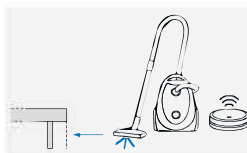

Adatto alla pulizia del pavimento sottostante con aspirapolvere.

Suitable for cleaning the underlying floor with a vacuum cleaner.