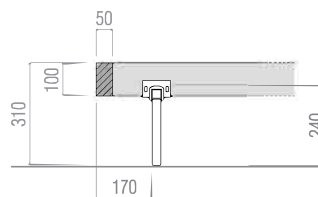

* Nei Ring per reti L.900, 1200, 1500 e 1800 la pediera è squadrata.

* On the Frames for slats W.900, 1200, 1500 & 1800 the footboard is squared.

RING 4 (Plexi) *

FRAME 4 (Plexi) *

Finiture RING FRAME Finishes

ES / essenza
EH / essenza light
CE / colore eco
LO / laccato opaco

Adatto alla pulizia del pavimento sottostante con aspirapolvere.

Suitable for cleaning the underlying floor with a vacuum cleaner.

H. Rete
H. Bed Base

RING 5 (Box)

FRAME 5 (Box)

Finiture RING FRAME Finishes

ES / essenza
EH / essenza light
CE / colore eco
LO / laccato opaco

H. Rete
H. Bed Base