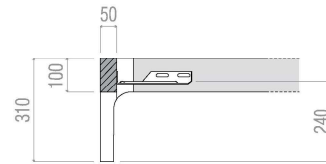

RING 1 (Piede Curvo)

FRAME 1 (Curved Feet)

Finiture RING
FRAME Finishes

ES / essenza
CE / colore eco

Adatto alla pulizia del pavimento sottostante con aspirapolvere.

Suitable for cleaning the underlying floor with a vacuum cleaner.

H. Rete
H. Bed Base

RING 2 (Tender) *

FRAME 2 (Tender) *

Finiture RING
FRAME Finishes

ES / essenza
EH / essenza light
CE / colore eco
LO / laccato opaco

Adatto alla pulizia del pavimento sottostante con aspirapolvere.

Suitable for cleaning the underlying floor with a vacuum cleaner.

H. Rete
H. Bed Base

RING 3 (Staffa)

FRAME 3 (Bracket)

Finiture RING
FRAME Finishes

ES / essenza
EH / essenza light
CE / colore eco
LO / laccato opaco

Adatto alla pulizia del pavimento sottostante con aspirapolvere.

Suitable for cleaning the underlying floor with a vacuum cleaner.

H. Rete
H. Bed Base