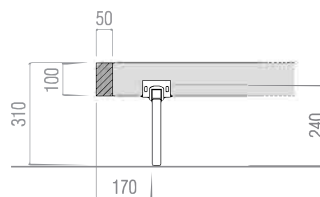

* Nei Ring per reti L.900, 1200, 1500 e 1800 la pediera è squadrata.

* On the Frames for slats W.900, 1200, 1500 & 1800 the footboard is squared.

RING 4 (Plexi) *

FRAME 4 (Plexi) *

Finiture RING FRAME Finishes

ES / essenza
EH / essenza light
CE / colore eco
LO / laccato opaco

Adatto alla pulizia del pavimento sottostante con aspirapolvere.

Suitable for cleaning the underlying floor with a vacuum cleaner.

H. Rete
H. Bed Base

RING 5 (Box)

FRAME 5 (Box)

Finiture RING FRAME Finishes

ES / essenza
EH / essenza light
CE / colore eco
LO / laccato opaco

H. Rete
H. Bed Base