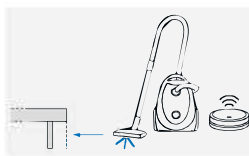

Adatto alla pulizia del pavimento sottostante con aspirapolvere.

Suitable for cleaning the underlying floor with a vacuum cleaner.