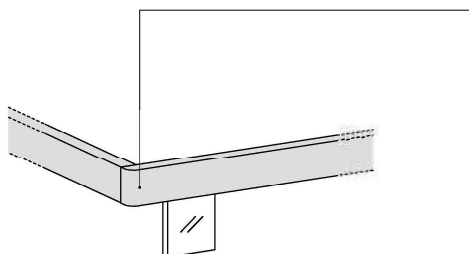

* Nei Ring per reti L.900, 1200, 1500 e 1800 la pediera è squadrata.

* On the Frames for slats W.900, 1200, 1500 & 1800 the footboard is squared.

RING 4 (Plexi) *

FRAME 4 (Plexi) *

Finiture RING FRAME Finishes

ES / essenza
EH / essenza light
CE / colore eco
LO / laccato opaco

Adatto alla pulizia del pavimento sottostante con aspirapolvere.

Suitable for cleaning the underlying floor with a vacuum cleaner.