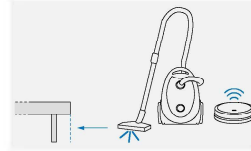

Adatto alla pulizia del pavimento sottostante con aspirapolvere.

Suitable for cleaning the underlying floor with a vacuum cleaner.