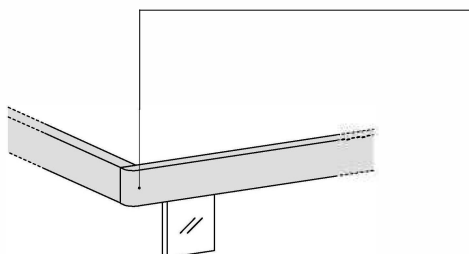

* Nei Ring per reti L.900, 1200, 1500 e 1800 la pediera è squadrata.

* On the Frames for slats W.900, 1200, 1500 & 1800 the footboard is squared.

RING 4 (Plexi) *

FRAME 4 (Plexi) *

Finiture RING FRAME Finishes

ES / essenza
EH / essenza light
CE / colore eco
LO / laccato opaco

Adatto alla pulizia del pavimento sottostante con aspirapolvere.

Suitable for cleaning the underlying floor with a vacuum cleaner.