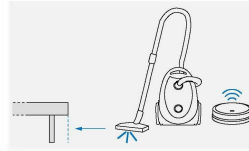

Adatto alla pulizia del pavimento sottostante con aspirapolvere.

Suitable for cleaning the underlying floor with a vacuum cleaner.