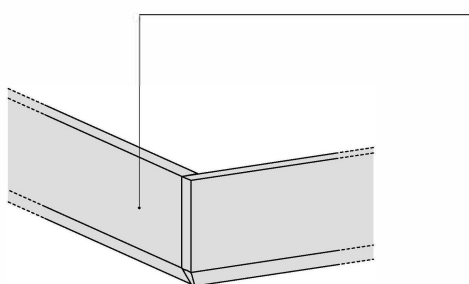

RING 5 (Box)

FRAME 5 (Box)