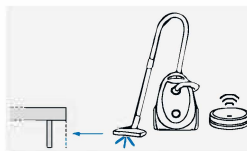

Adatto alla pulizia del pavimento sottostante con aspirapolvere.

Suitable for cleaning the underlying floor with a vacuum cleaner.