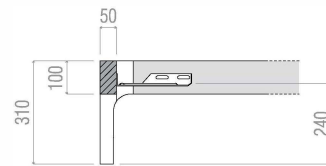

RING 1 (Piede Curvo)

FRAME 1 (Curved Feet)

Finiture RING
FRAME Finishes

ES / essenza
CE / colore eco

Adatto alla pulizia del pavimento sottostante con aspirapolvere.

Suitable for cleaning the underlying floor with a vacuum cleaner.

H. Rete
H. Bed Base

RING 2 (Tender) *

FRAME 2 (Tender) *

Finiture RING
FRAME Finishes

ES / essenza
EH / essenza light
CE / colore eco
LO / laccato opaco

Adatto alla pulizia del pavimento sottostante con aspirapolvere.

Suitable for cleaning the underlying floor with a vacuum cleaner.

H. Rete
H. Bed Base

RING 3 (Staffa)

FRAME 3 (Bracket)

Finiture RING
FRAME Finishes

ES / essenza
EH / essenza light
CE / colore eco
LO / laccato opaco

Adatto alla pulizia del pavimento sottostante con aspirapolvere.

Suitable for cleaning the underlying floor with a vacuum cleaner.

H. Rete
H. Bed Base